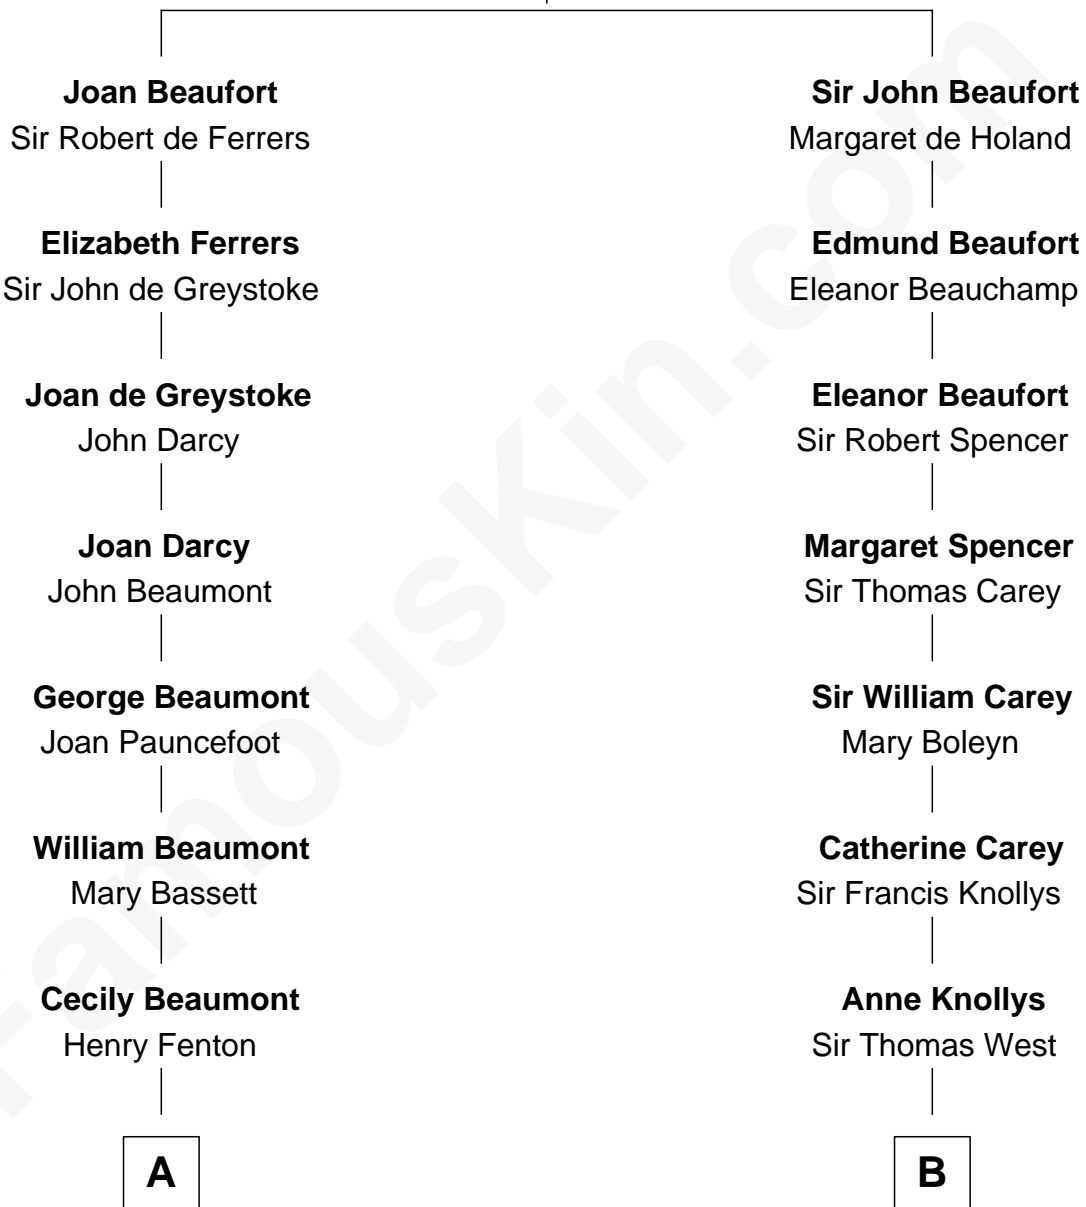

**FamousKin.com**  
**Relationship Chart of**  
**Sir Arthur Conan Doyle**  
*Author, "Sherlock Holmes"*

**16th cousin 2 times removed of**

**Nelson Rockefeller**  
*41st U.S. Vice-President*

**John of Gaunt**  
 Katherine Roet

**C**

**John Davison Rockefeller**

Abby Greene Aldrich

**Nelson Rockefeller**

*41st U.S. Vice-President*

FamousKin.com