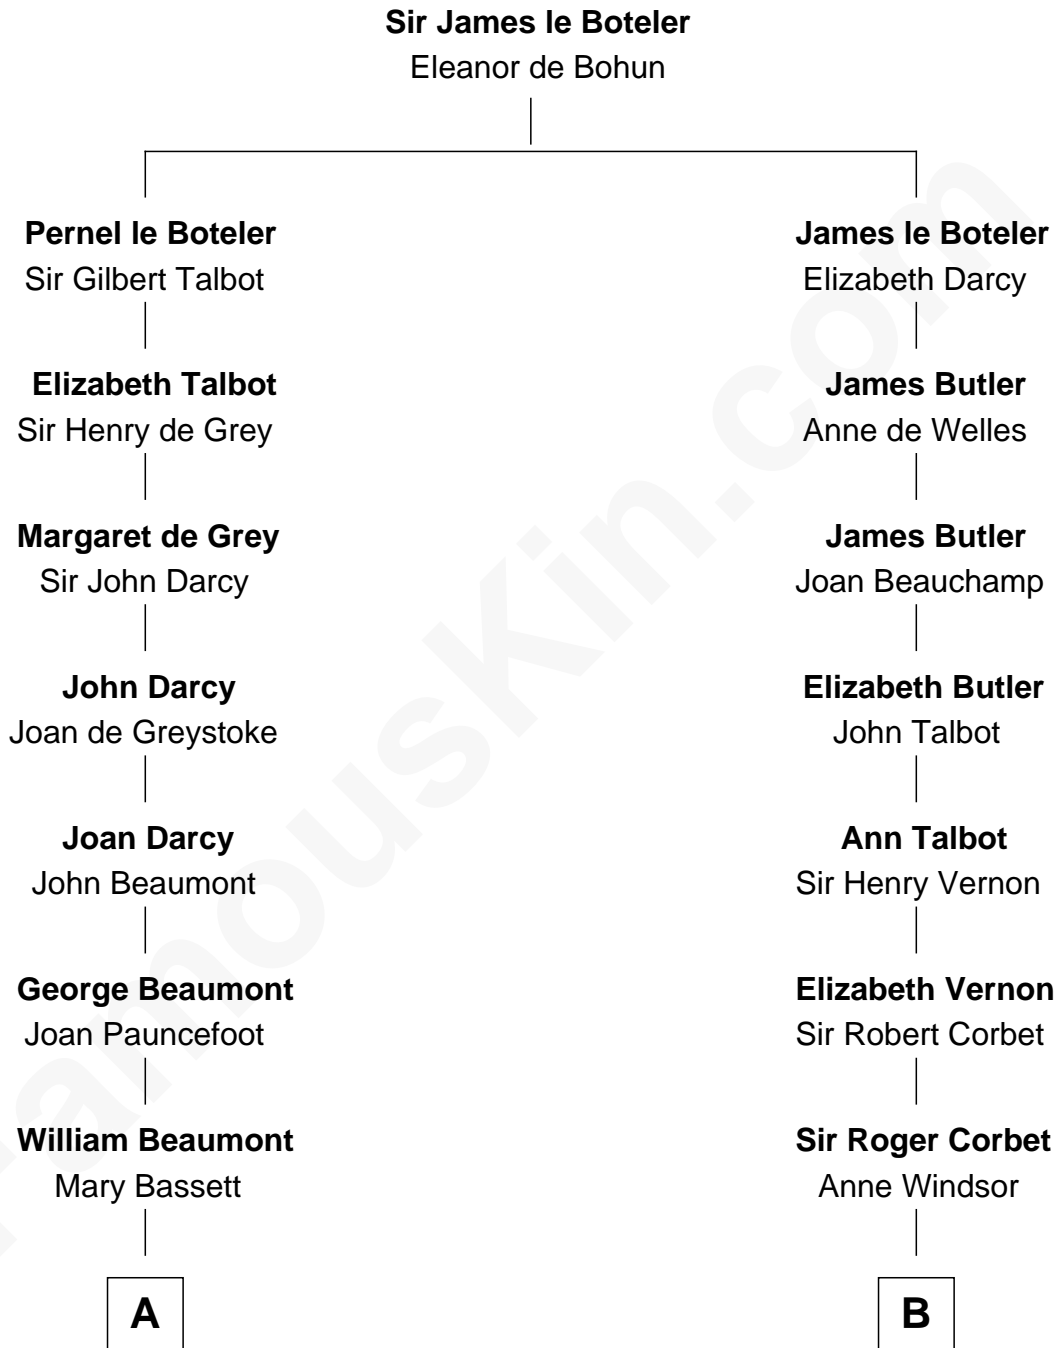

FamousKin.com
Relationship Chart of
Sir Arthur Conan Doyle
Author, "Sherlock Holmes"

17th cousin 3 times removed of

Nelson Rockefeller
41st U.S. Vice-President

C

|
William Avery Rockefeller

Eliza Davison

|
John Davison Rockefeller

Laura Celestia Spelman

|
John Davison Rockefeller

Abby Greene Aldrich

|
Nelson Rockefeller

41st U.S. Vice-President

FamousKin.com