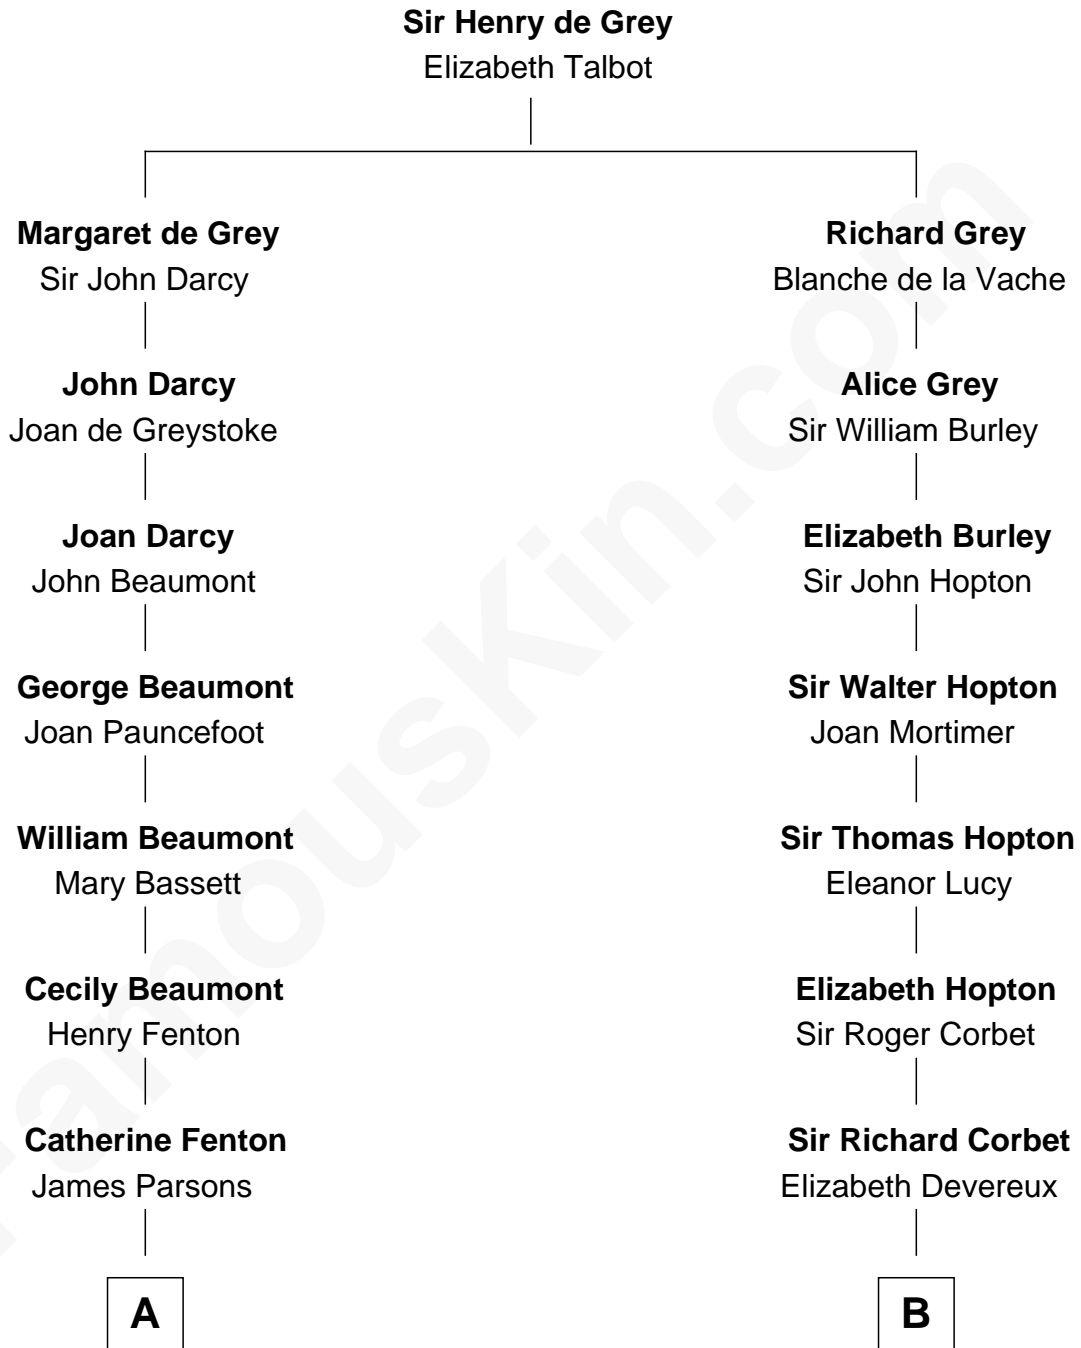

**FamousKin.com**  
**Relationship Chart of**  
**Sir Arthur Conan Doyle**  
*Author, "Sherlock Holmes"*

**15th cousin 4 times removed of**  
**Grover Cleveland**  
*22nd and 24th U.S. President*

**C**

William Cleveland

Margaret Falley

Rev. Richard Falley Cleveland

Ann Neal

Grover Cleveland

*22nd and 24th U.S. President*

FamousKin.com