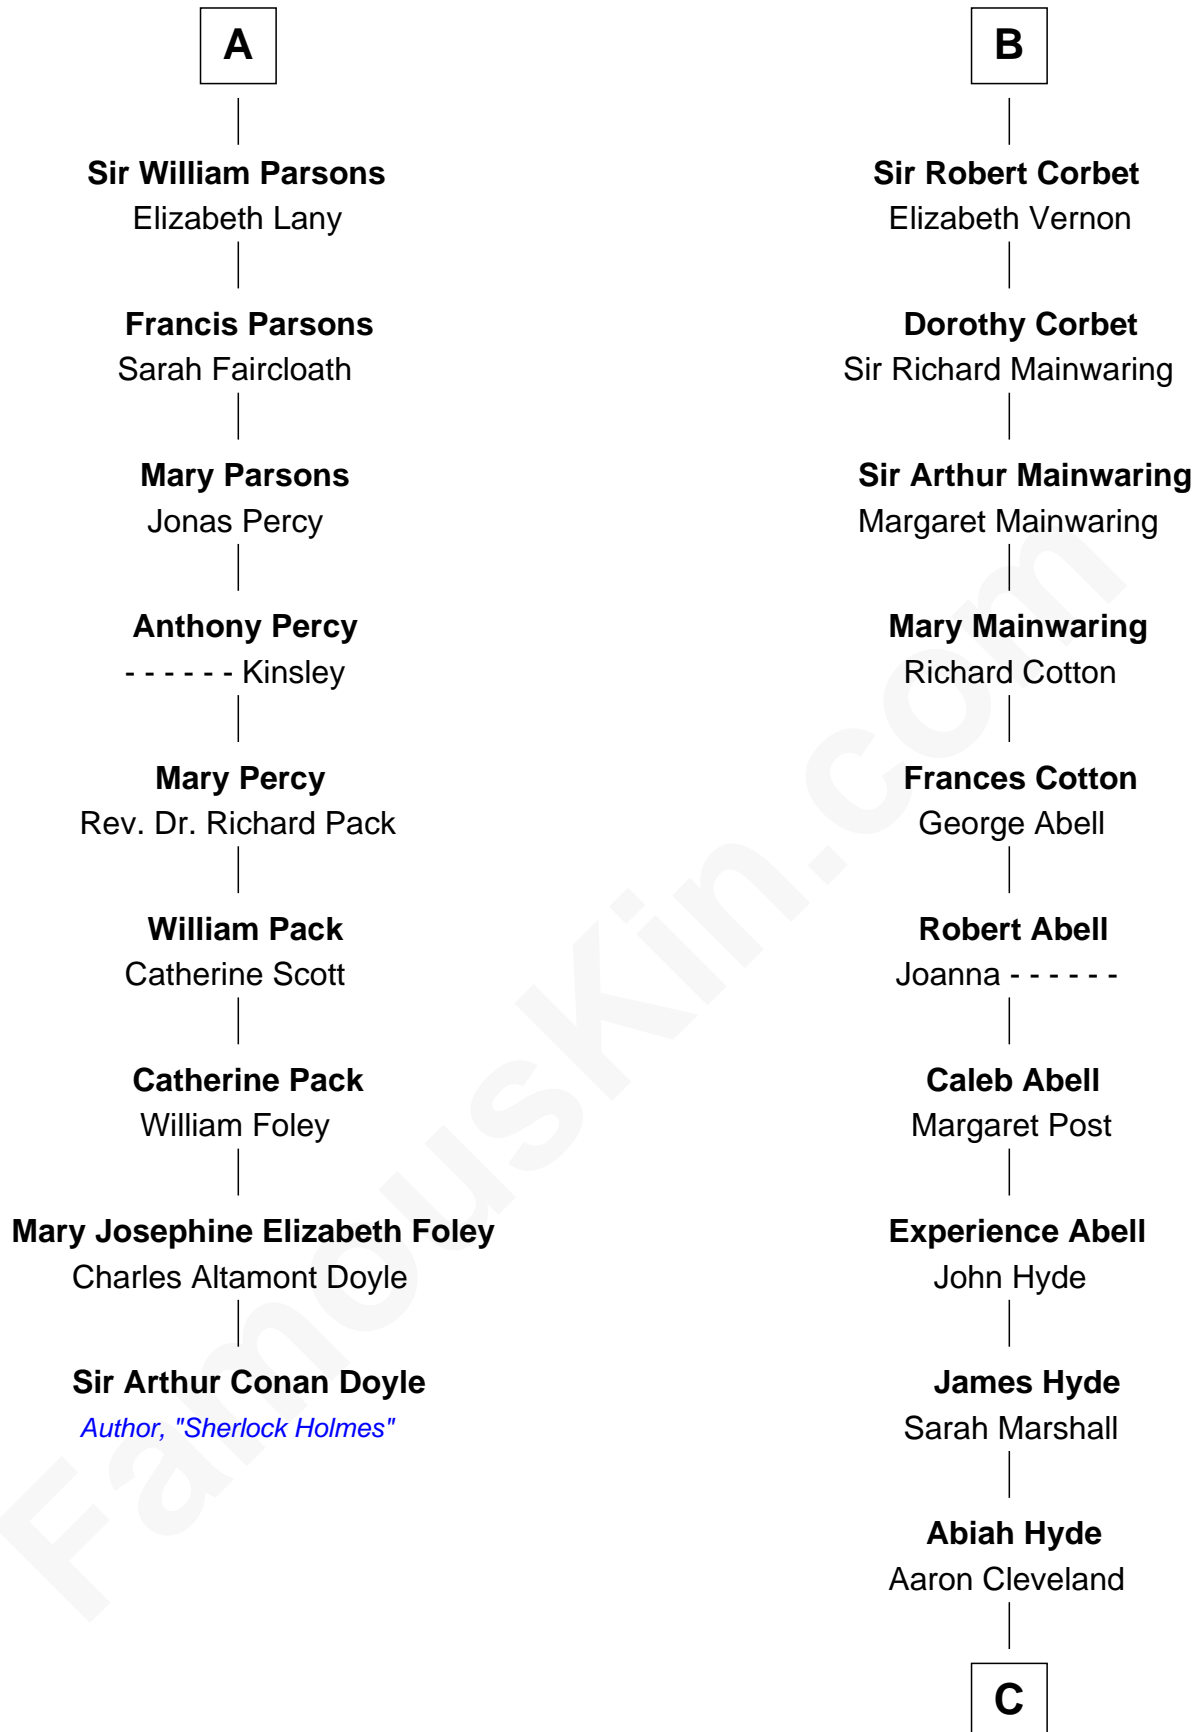

**FamousKin.com**  
**Relationship Chart of**  
**Sir Arthur Conan Doyle**  
*Author, "Sherlock Holmes"*

**15th cousin 4 times removed of**  
**Grover Cleveland**  
*22nd and 24th U.S. President*

**C**

William Cleveland

Margaret Falley

Rev. Richard Falley Cleveland

Ann Neal

Grover Cleveland

*22nd and 24th U.S. President*

FamousKin.com