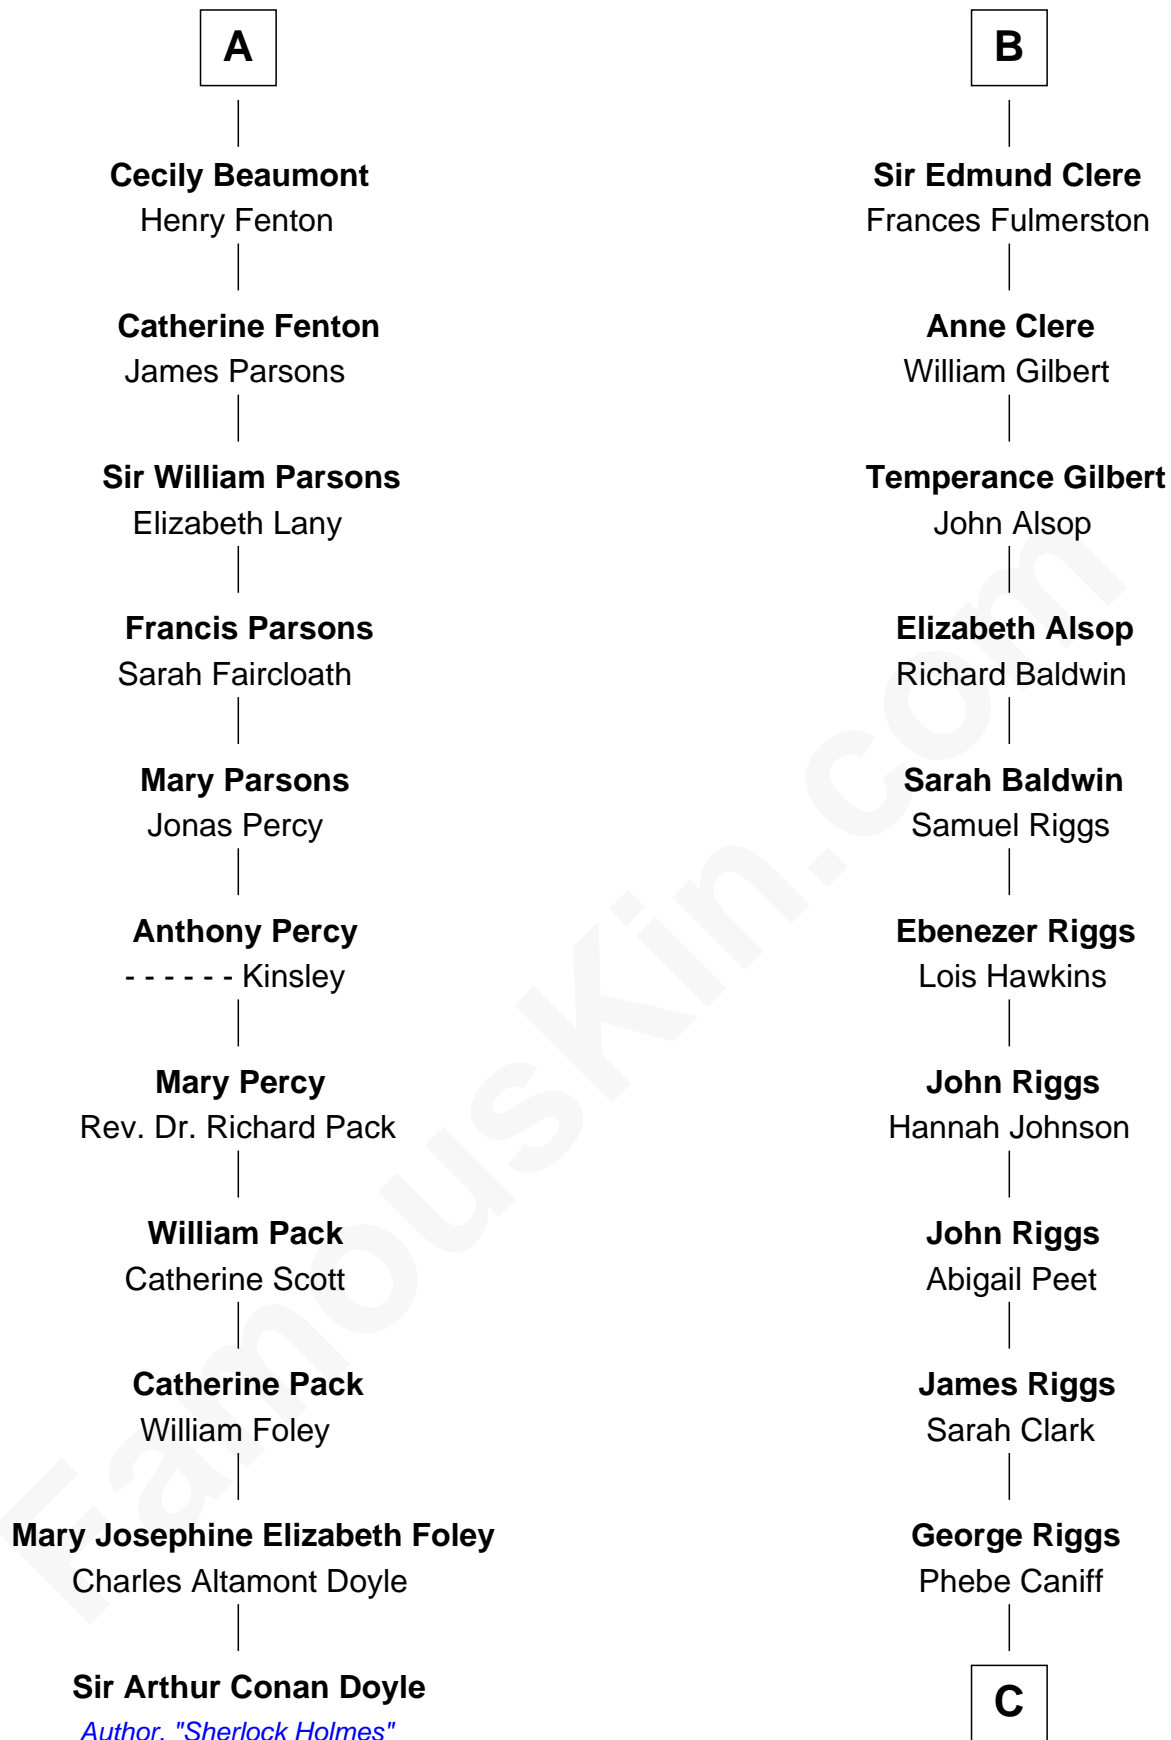

FamousKin.com
Relationship Chart of
Sir Arthur Conan Doyle
Author, "Sherlock Holmes"

17th cousin 3 times removed of

Mamie (Doud) Eisenhower
First Lady of President Dwight Eisenhower

C

Maria Riggs

Eli Doud

Royal Houghton Doud

Mary Cornelia Sheldon

John Sheldon Doud

Elivera Mathilda Carlson

Mamie (Doud) Eisenhower

First Lady of Dwight Eisenhower