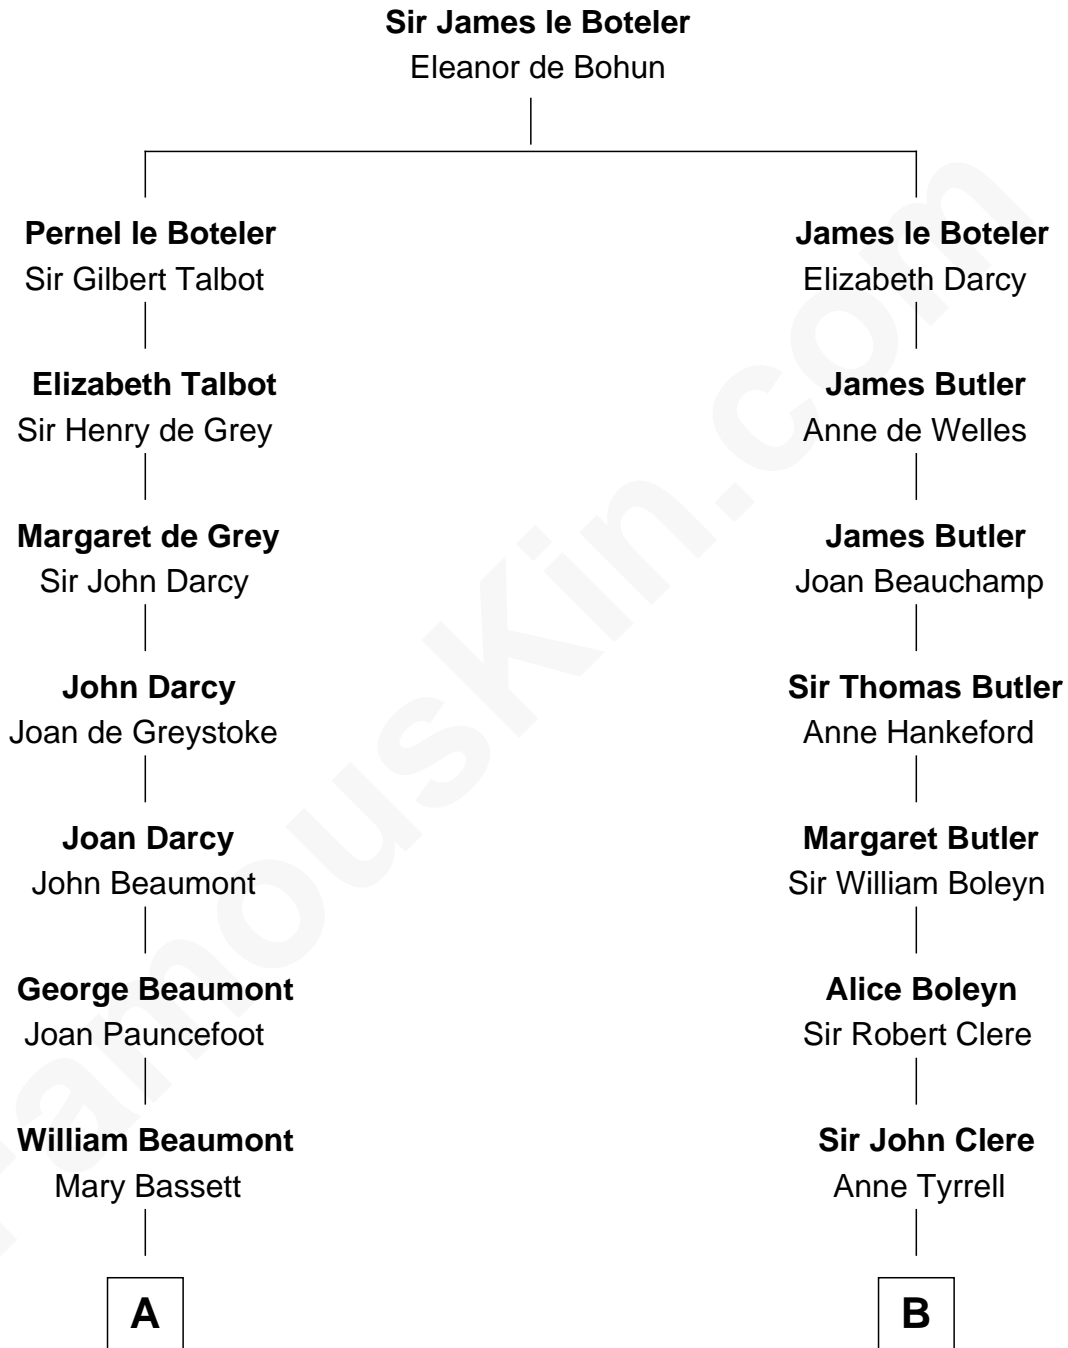

FamousKin.com
Relationship Chart of
Sir Arthur Conan Doyle
Author, "Sherlock Holmes"

17th cousin 3 times removed of

Mamie (Doud) Eisenhower
First Lady of President Dwight Eisenhower

C

Maria Riggs

Eli Doud

Royal Houghton Doud

Mary Cornelia Sheldon

John Sheldon Doud

Elivera Mathilda Carlson

Mamie (Doud) Eisenhower

First Lady of Dwight Eisenhower