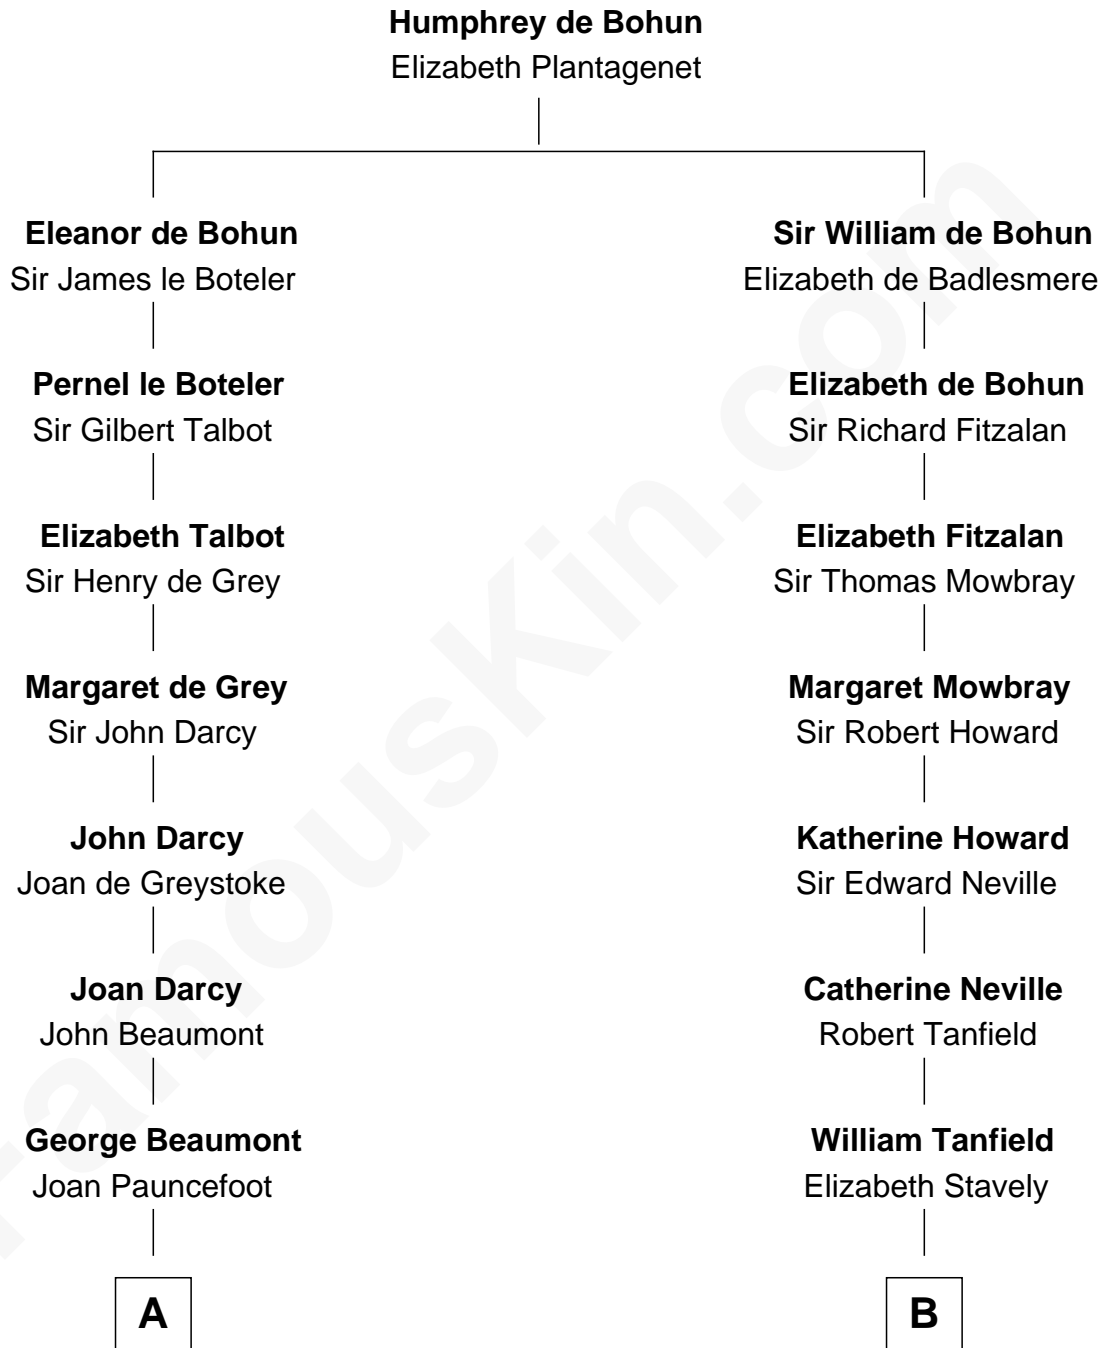

FamousKin.com
Relationship Chart of
Sir Arthur Conan Doyle
Author, "Sherlock Holmes"

18th cousin of
William Fishback
17th Governor of Arkansas

C

Mary Josephine Elizabeth Foley

Charles Altamont Doyle

Sir Arthur Conan Doyle

Author, "Sherlock Holmes"

D

Sophia Ann Yates

Frederick Fishback

William Fishback

17th Governor of Arkansas

FamousKin.com