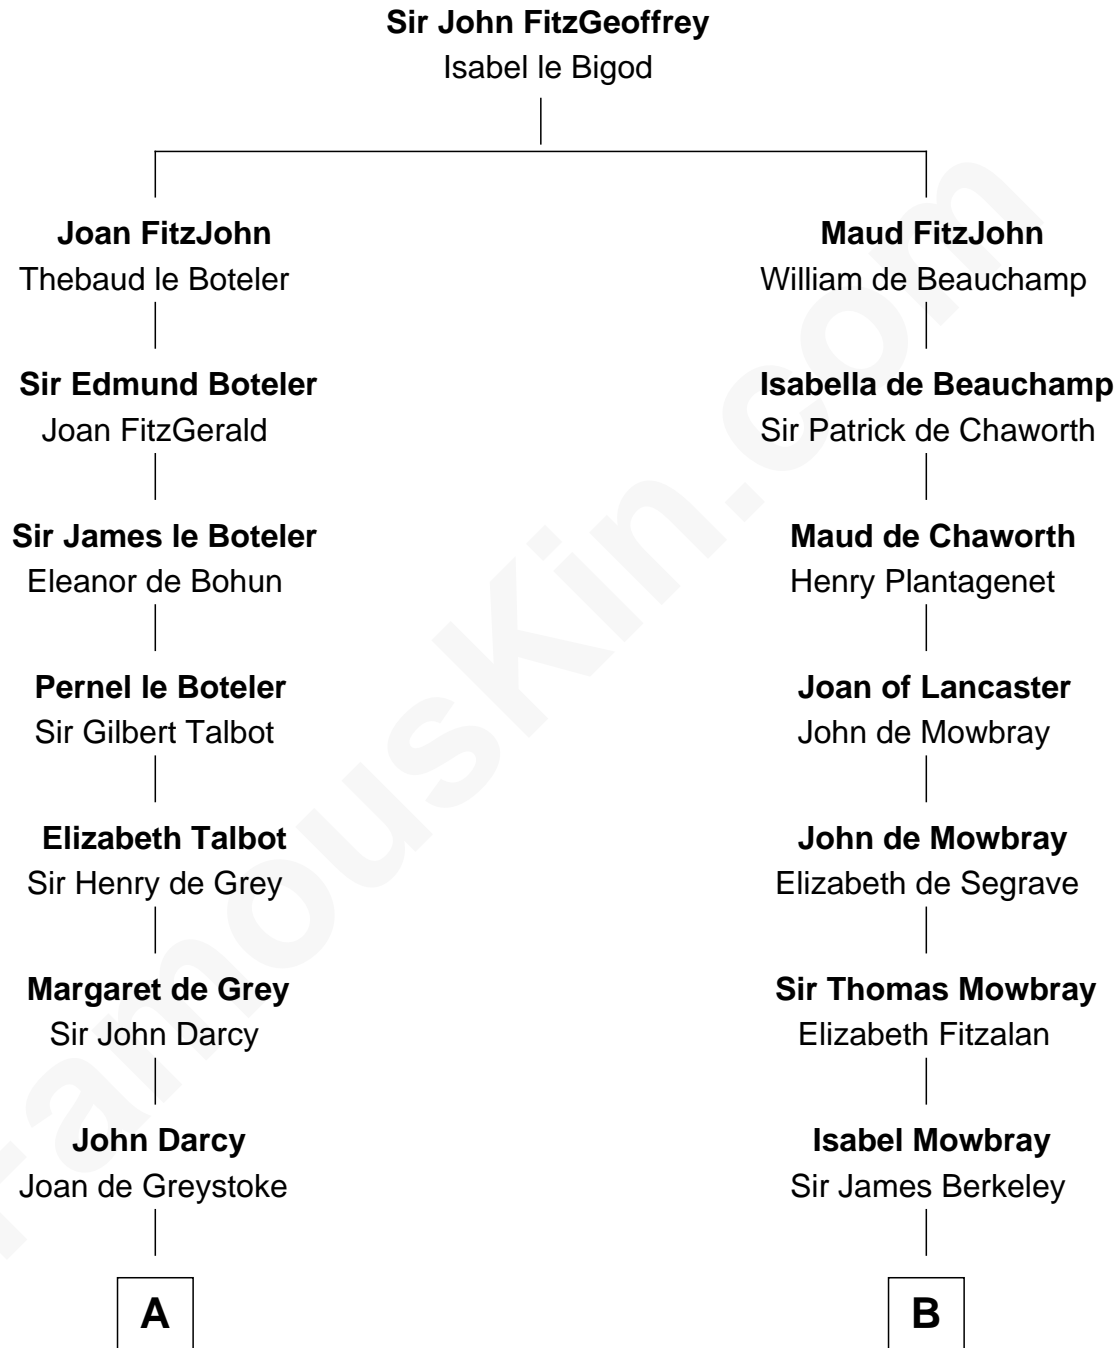

FamousKin.com
Relationship Chart of
Sir Arthur Conan Doyle
Author, "Sherlock Holmes"

18th cousin 2 times removed of

Samuel Prescott

Completed Paul Revere's Midnight Ride

C

William Pack
Catherine Scott

Catherine Pack
William Foley

Mary Josephine Elizabeth Foley
Charles Altamont Doyle

Sir Arthur Conan Doyle
Author, "Sherlock Holmes"

D

Dr. Abel Prescott
Abigail Brigham

Samuel Prescott
Completed Paul Revere's Ride

FamousKin.com