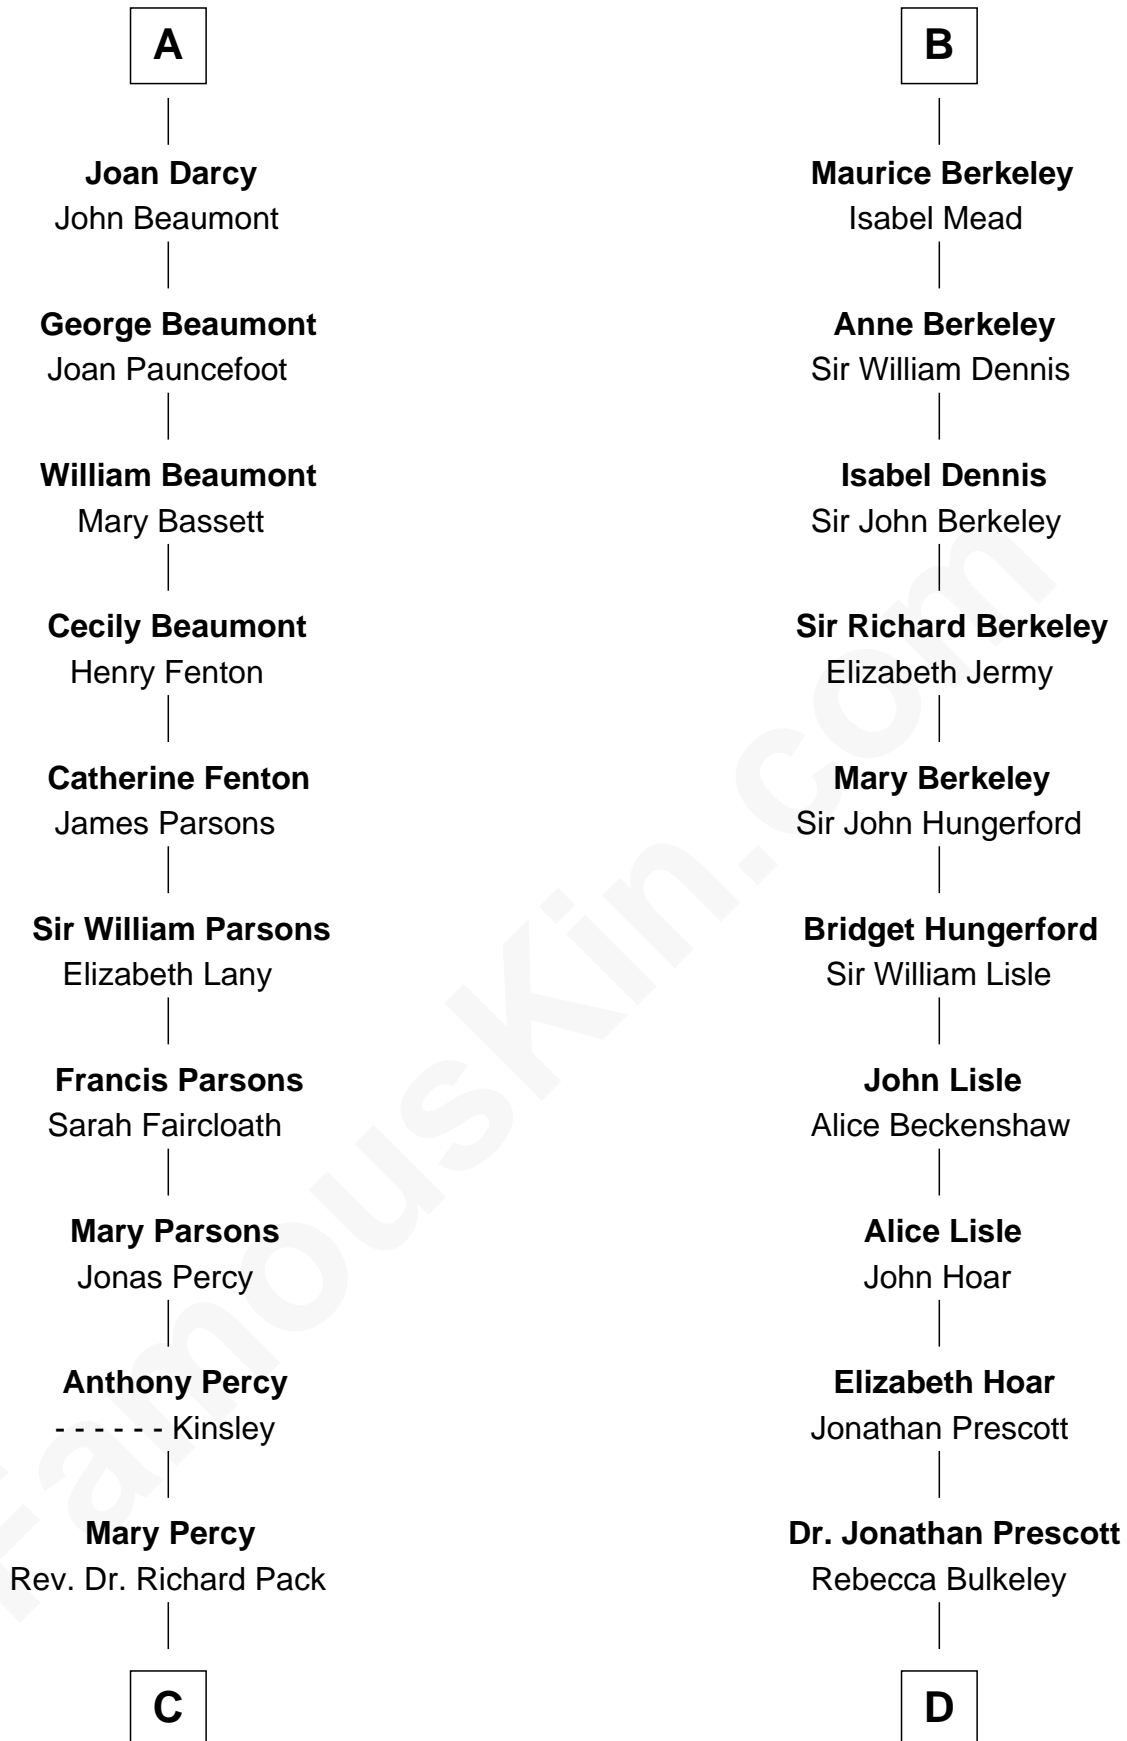

FamousKin.com
Relationship Chart of
Sir Arthur Conan Doyle
Author, "Sherlock Holmes"

18th cousin 2 times removed of

Samuel Prescott

Completed Paul Revere's Midnight Ride

C

William Pack
Catherine Scott

Catherine Pack
William Foley

Mary Josephine Elizabeth Foley
Charles Altamont Doyle

Sir Arthur Conan Doyle
Author, "Sherlock Holmes"

D

Dr. Abel Prescott
Abigail Brigham

Samuel Prescott
Completed Paul Revere's Ride

FamousKin.com