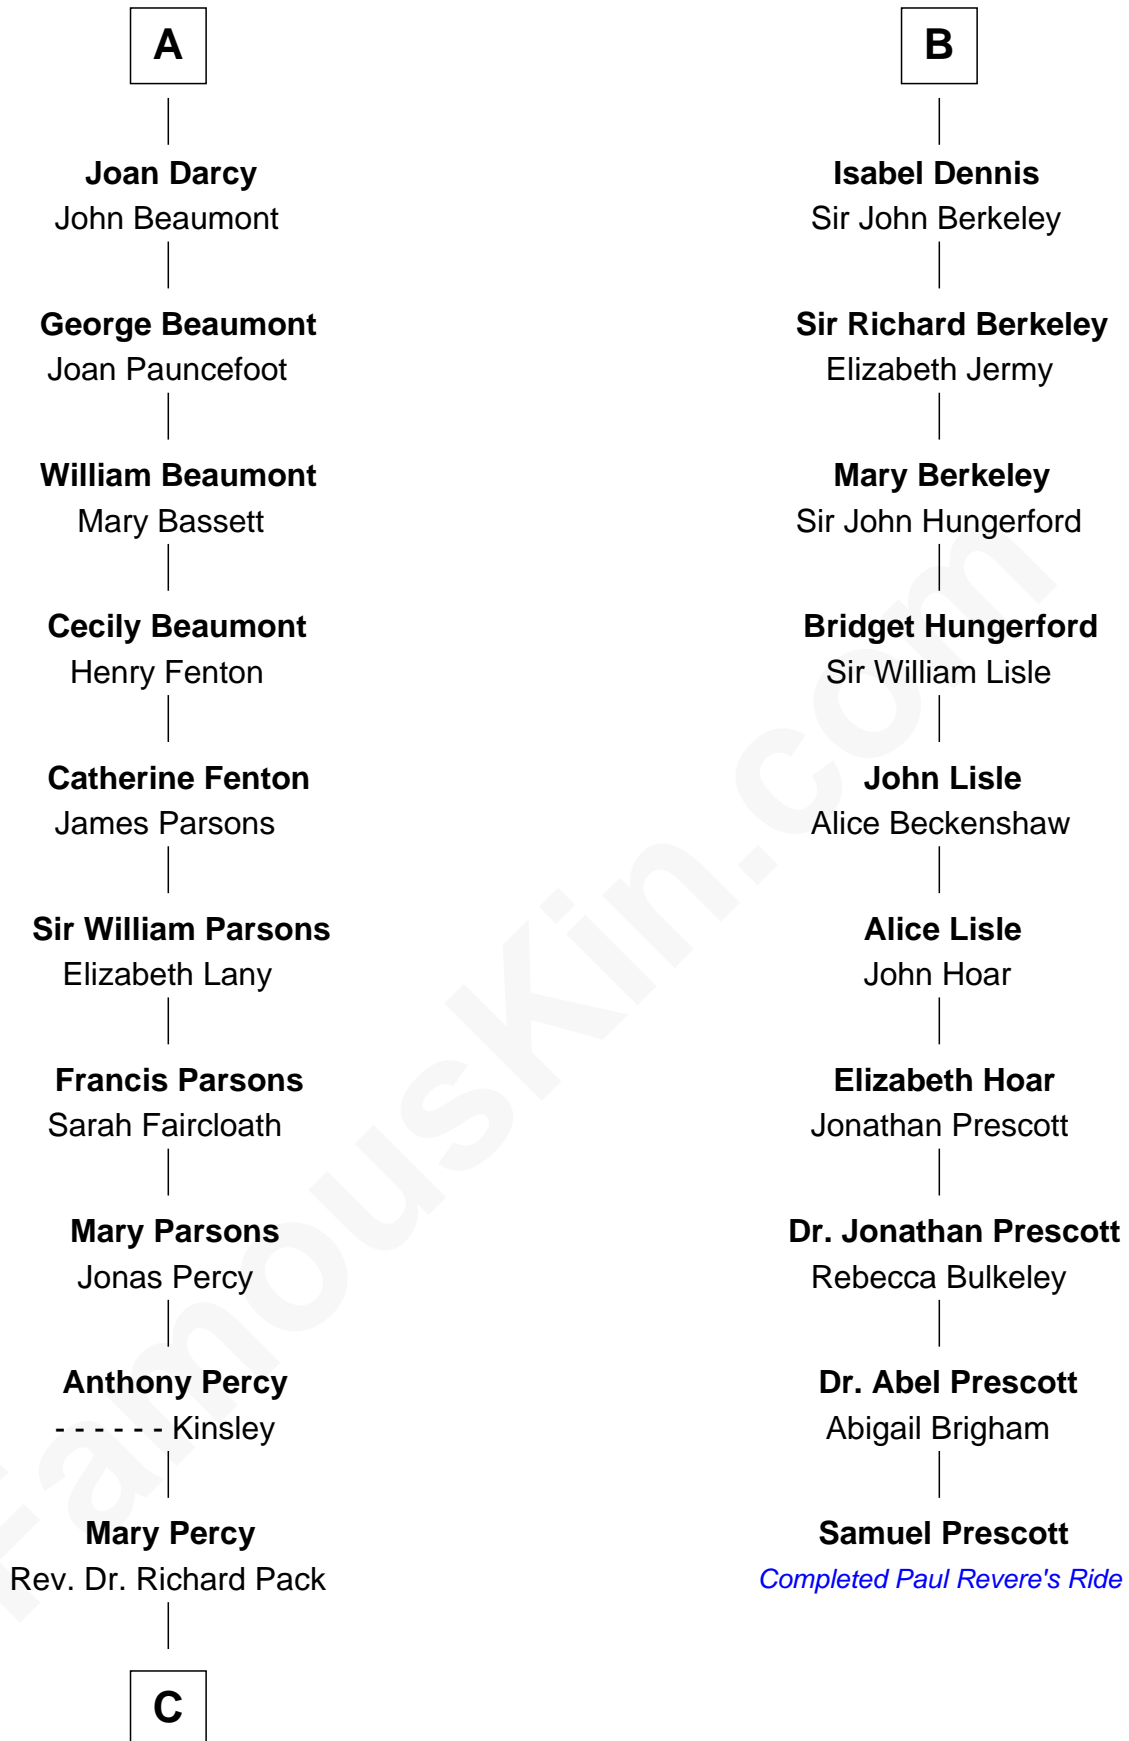

FamousKin.com
Relationship Chart of
Sir Arthur Conan Doyle
Author, "Sherlock Holmes"

16th cousin 4 times removed of

Samuel Prescott

Completed Paul Revere's Midnight Ride

C

—
William Pack
Catherine Scott

—
Catherine Pack
William Foley

—
Mary Josephine Elizabeth Foley
Charles Altamont Doyle

—
Sir Arthur Conan Doyle
Author, "Sherlock Holmes"

FamousKin.com