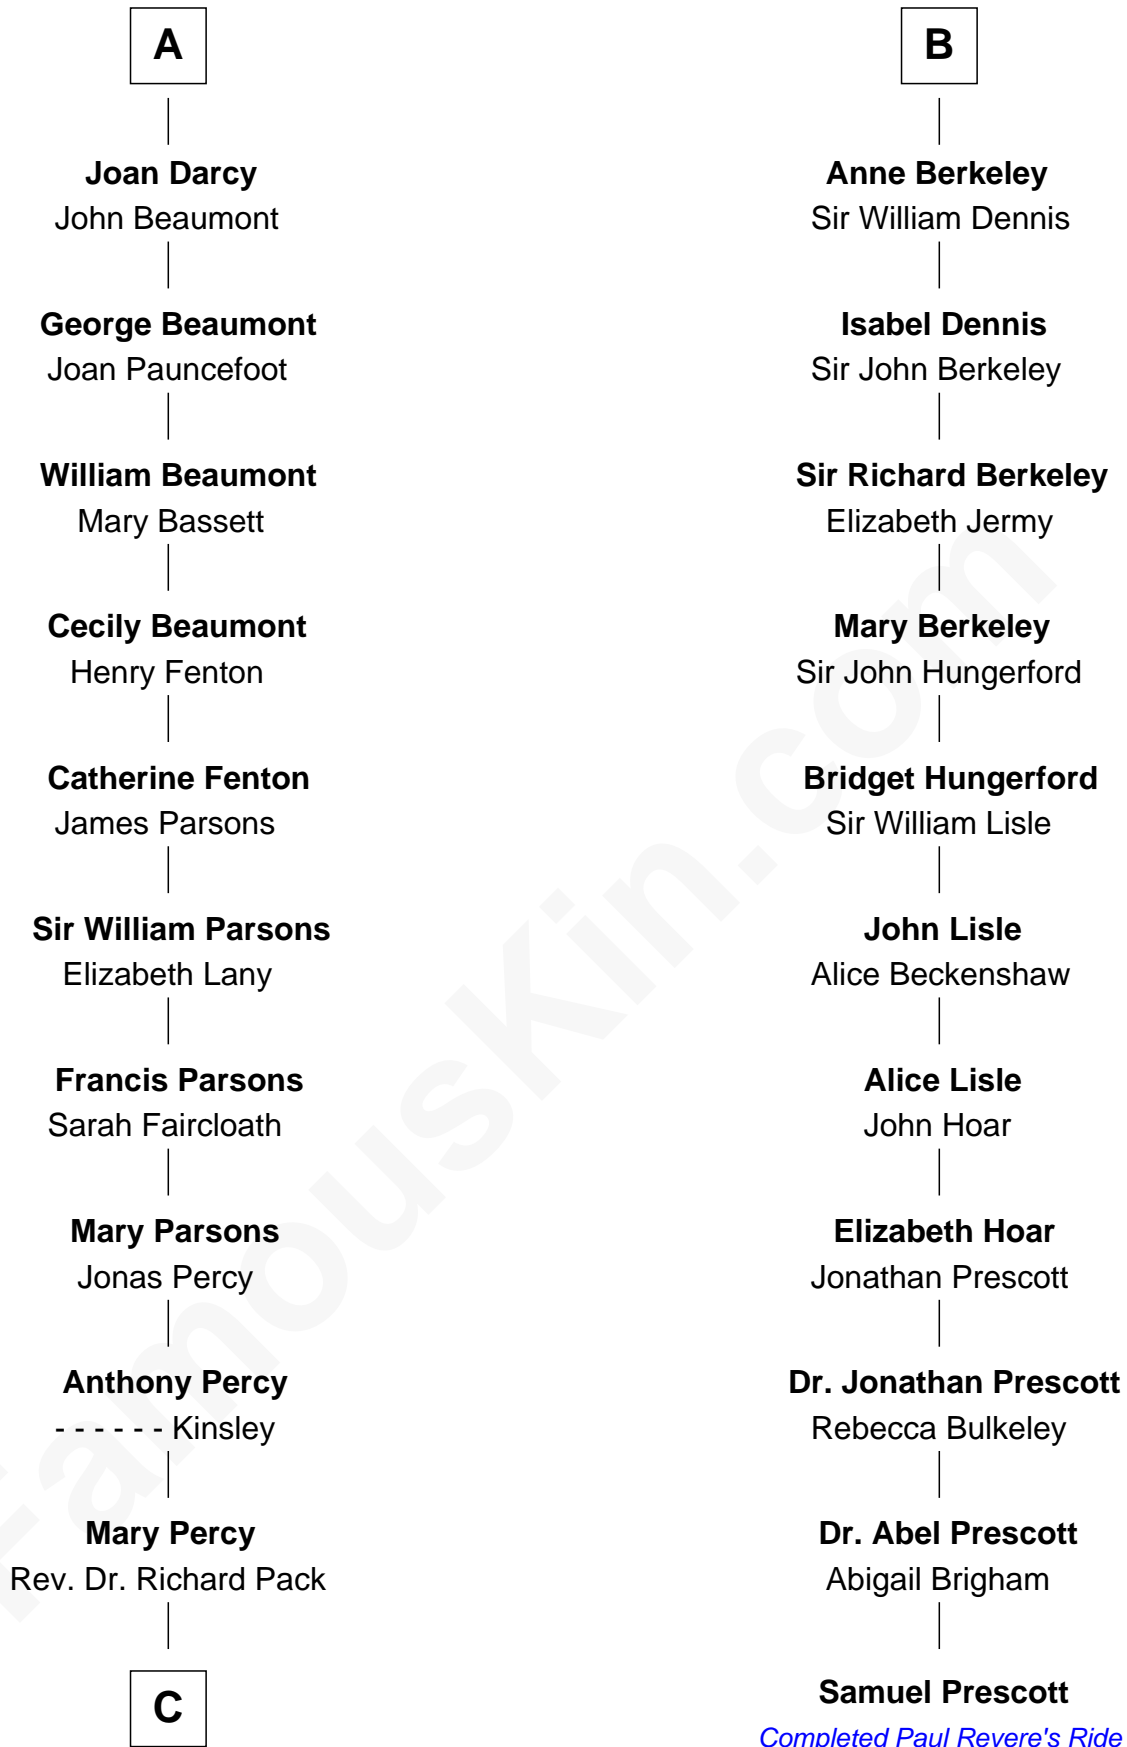

FamousKin.com
Relationship Chart of
Sir Arthur Conan Doyle
Author, "Sherlock Holmes"

17th cousin 3 times removed of

Samuel Prescott

Completed Paul Revere's Midnight Ride

C

—
William Pack
Catherine Scott

—
Catherine Pack
William Foley

—
Mary Josephine Elizabeth Foley
Charles Altamont Doyle

—
Sir Arthur Conan Doyle
Author, "Sherlock Holmes"

FamousKin.com