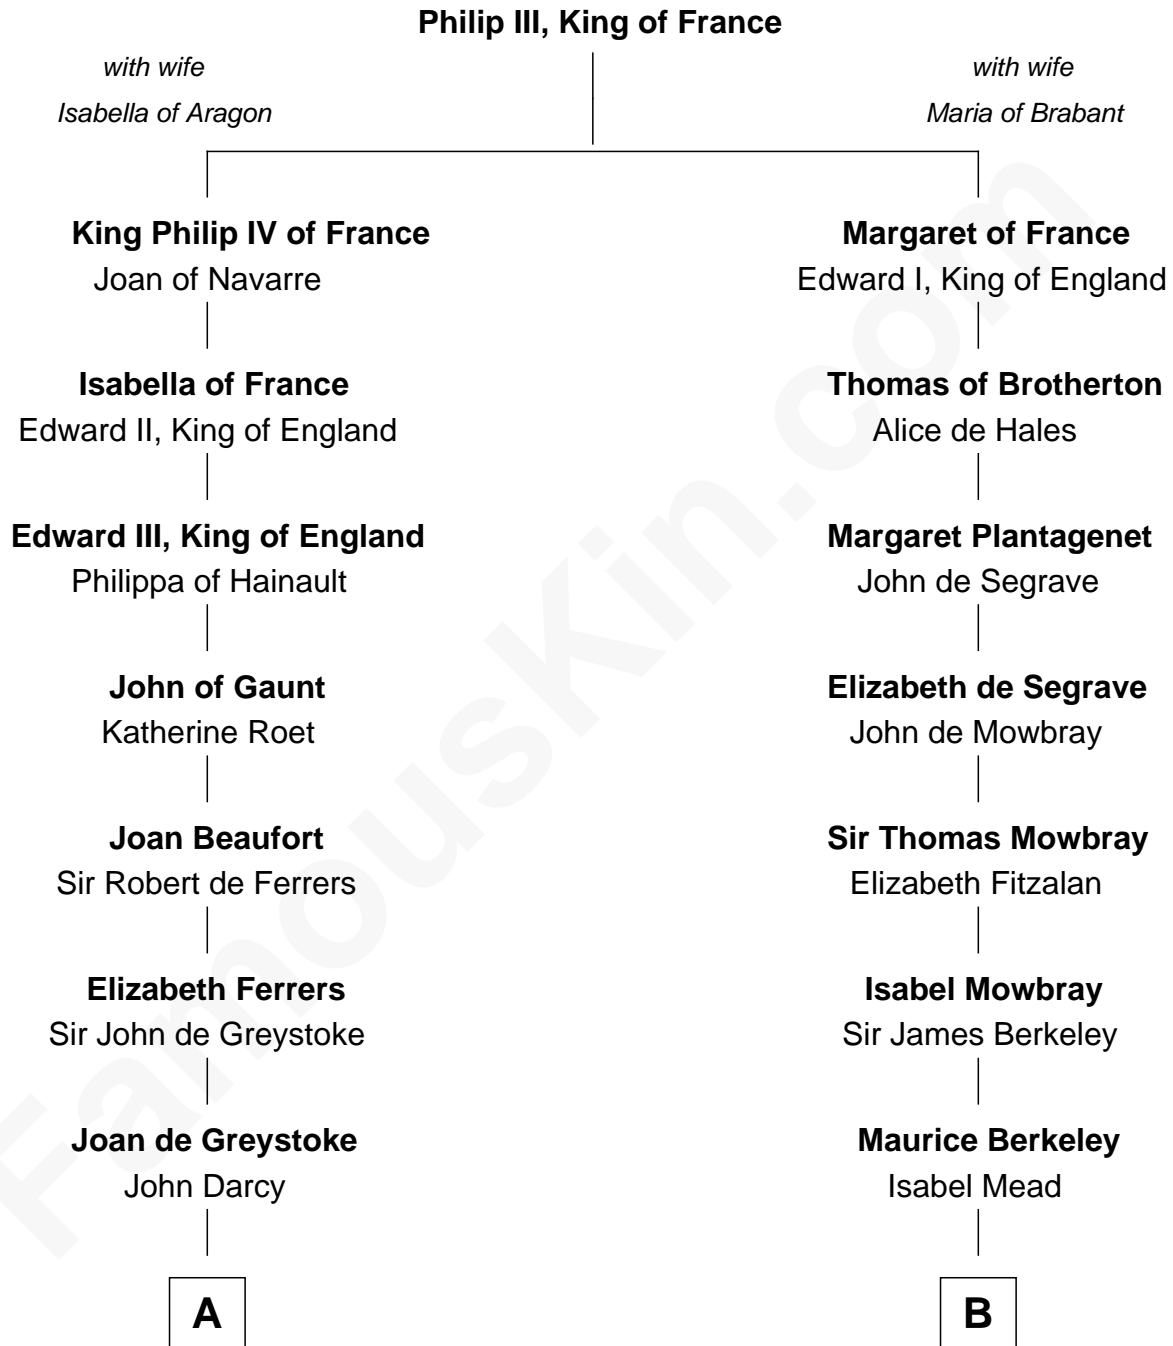

FamousKin.com
Relationship Chart of
Sir Arthur Conan Doyle
Author, "Sherlock Holmes"

17th cousin 3 times removed of

Samuel Prescott

Completed Paul Revere's Midnight Ride

C

—
William Pack
Catherine Scott

—
Catherine Pack
William Foley

—
Mary Josephine Elizabeth Foley
Charles Altamont Doyle

—
Sir Arthur Conan Doyle
Author, "Sherlock Holmes"

FamousKin.com