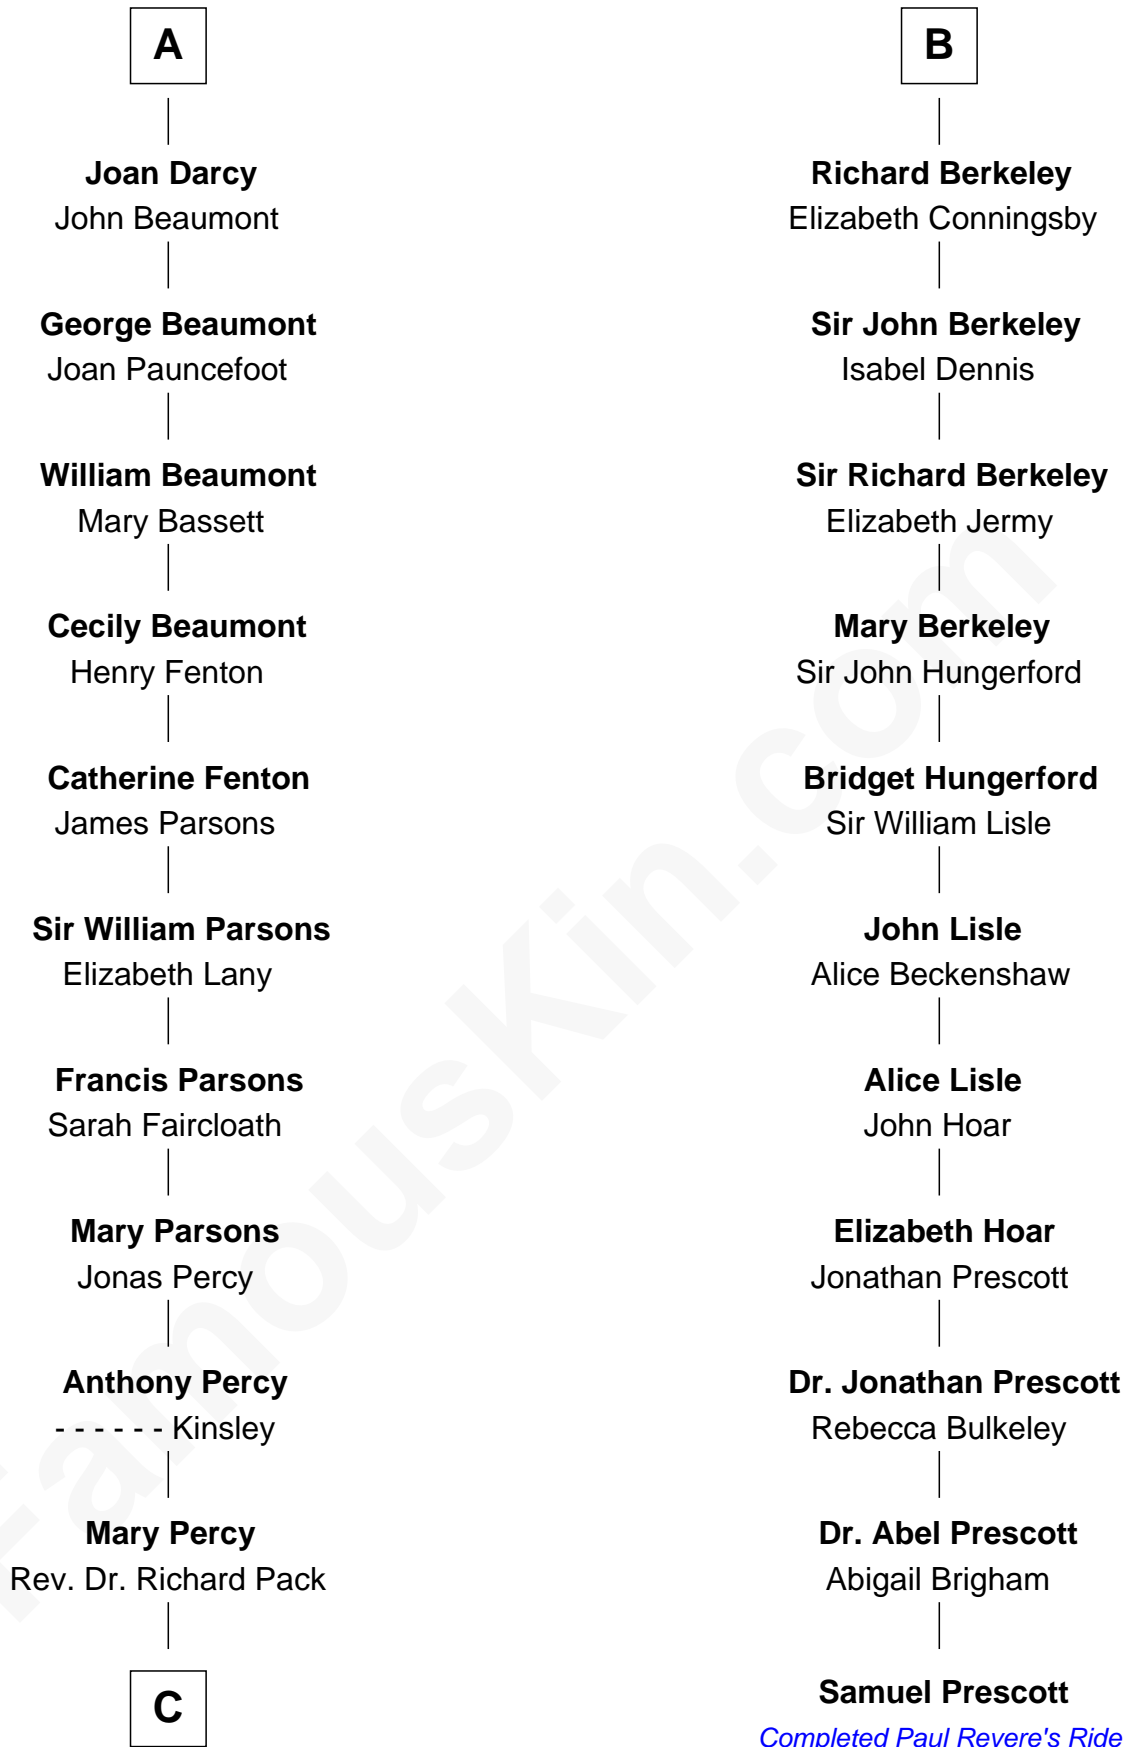

**FamousKin.com**  
**Relationship Chart of**  
**Sir Arthur Conan Doyle**  
*Author, "Sherlock Holmes"*

17th cousin 3 times removed of

**Samuel Prescott**

*Completed Paul Revere's Midnight Ride*

**C**

—  
**William Pack**  
Catherine Scott

—  
**Catherine Pack**  
William Foley

—  
**Mary Josephine Elizabeth Foley**  
Charles Altamont Doyle

—  
**Sir Arthur Conan Doyle**  
*Author, "Sherlock Holmes"*

FamousKin.com