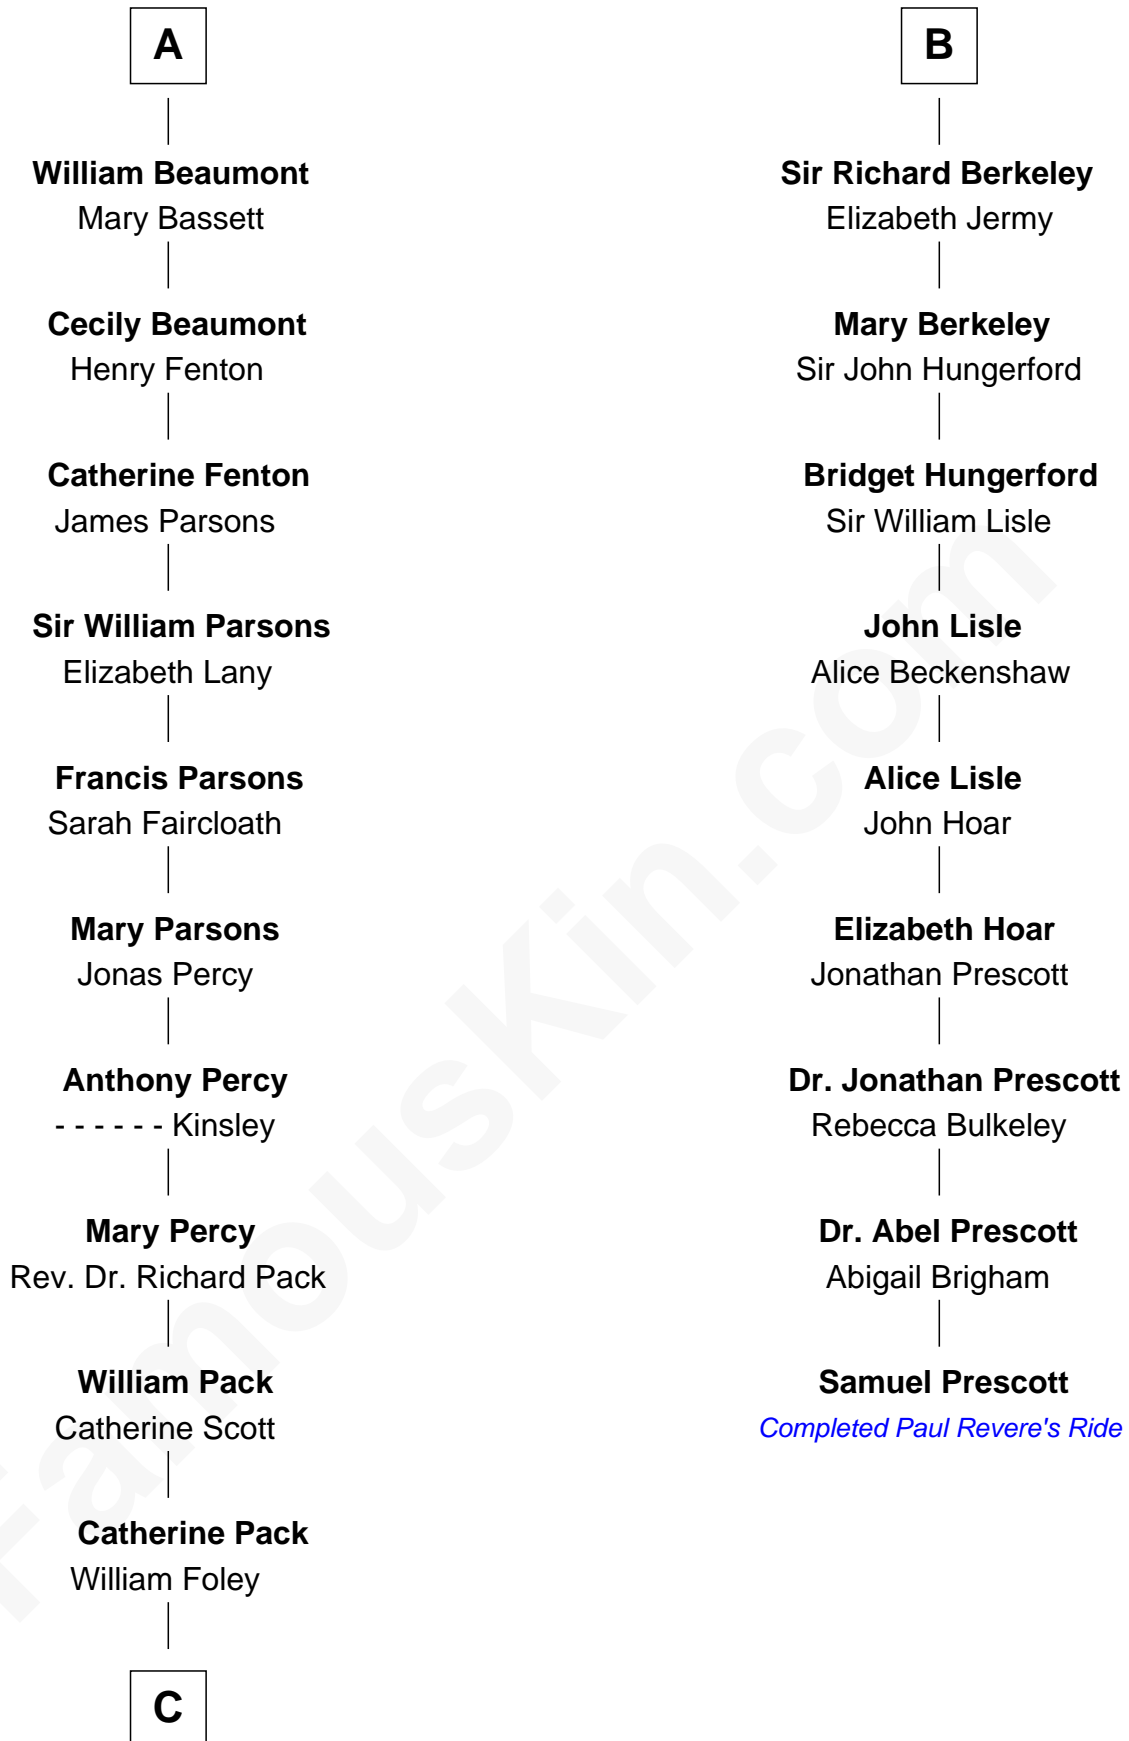

FamousKin.com
Relationship Chart of
Sir Arthur Conan Doyle
Author, "Sherlock Holmes"

15th cousin 3 times removed of

Samuel Prescott

Completed Paul Revere's Midnight Ride

C

—
Mary Josephine Elizabeth Foley

Charles Altamont Doyle

—
Sir Arthur Conan Doyle

Author, "Sherlock Holmes"

FamousKin.com