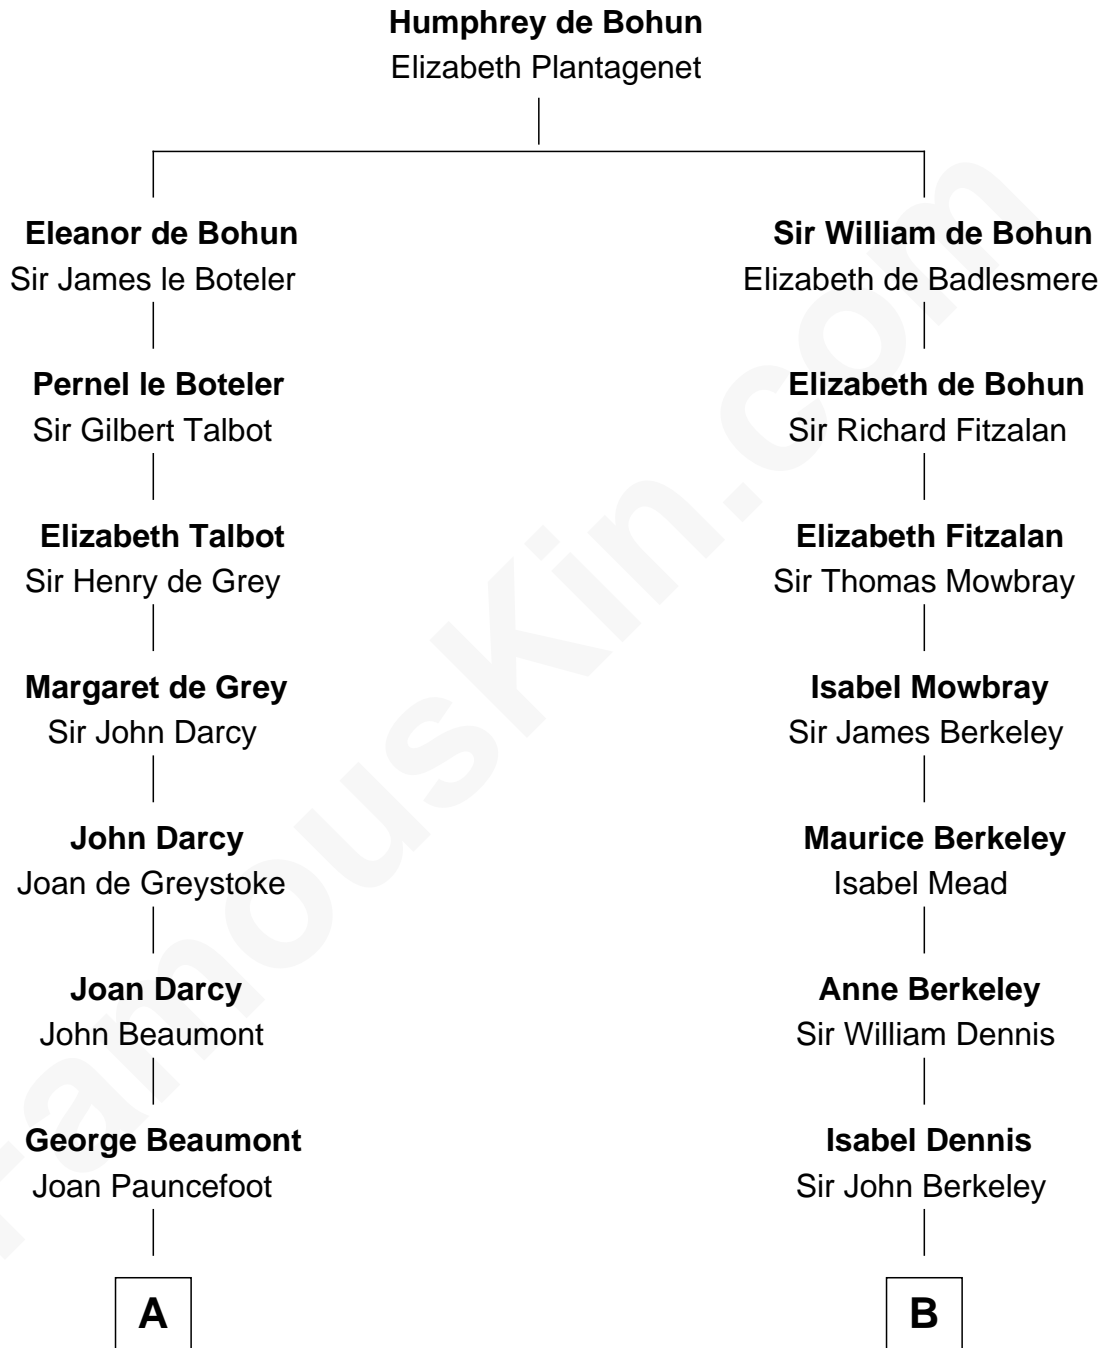

FamousKin.com
Relationship Chart of
Sir Arthur Conan Doyle
Author, "Sherlock Holmes"

15th cousin 3 times removed of

Samuel Prescott

Completed Paul Revere's Midnight Ride

C

—
Mary Josephine Elizabeth Foley

Charles Altamont Doyle

—
Sir Arthur Conan Doyle

Author, "Sherlock Holmes"

FamousKin.com