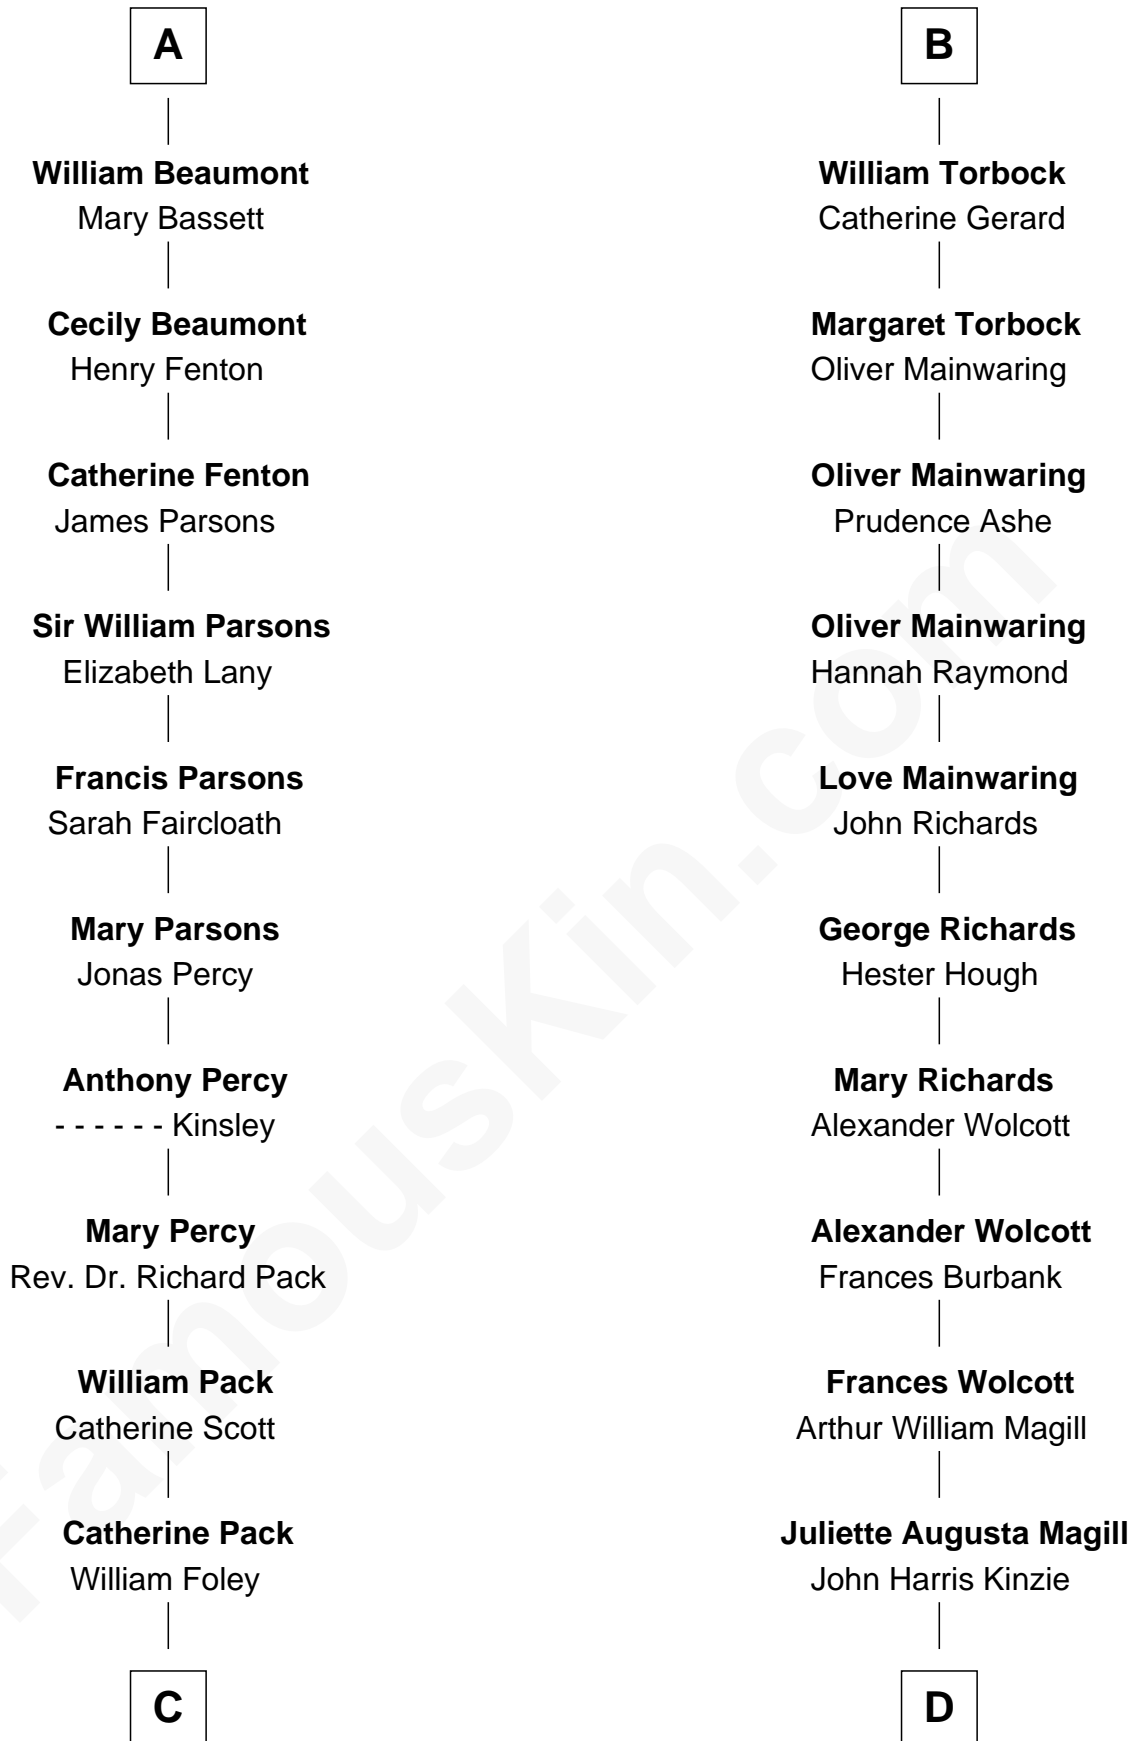

# FamousKin.com Relationship Chart of

**Sir Arthur Conan Doyle**

*Author, "Sherlock Holmes"*

18th cousin of

**Juliette Gordon Low**

*Founder of the Girl Scouts*

**Humphrey de Bohun**

Elizabeth Plantagenet

Elizabeth de Badlesmere

**Elizabeth de Bohun**

Sir Richard Fitzalan

**Elizabeth Fitzalan**

Sir Robert Goushill

**Joan Goushill**

Sir Thomas Stanley

**Sir John Stanley**

Elizabeth Weever

**Margery Stanley**

Sir William Torbock

**Thomas Torbock**

Elizabeth Moore

**B**

**C**

**Mary Josephine Elizabeth Foley**

Charles Altamont Doyle

**Sir Arthur Conan Doyle**

*Author, "Sherlock Holmes"*

**D**

**Eleanor Lytle Kinzie**

William Washington Gordon

**Juliette Gordon Low**

*Founder of the Girl Scouts*