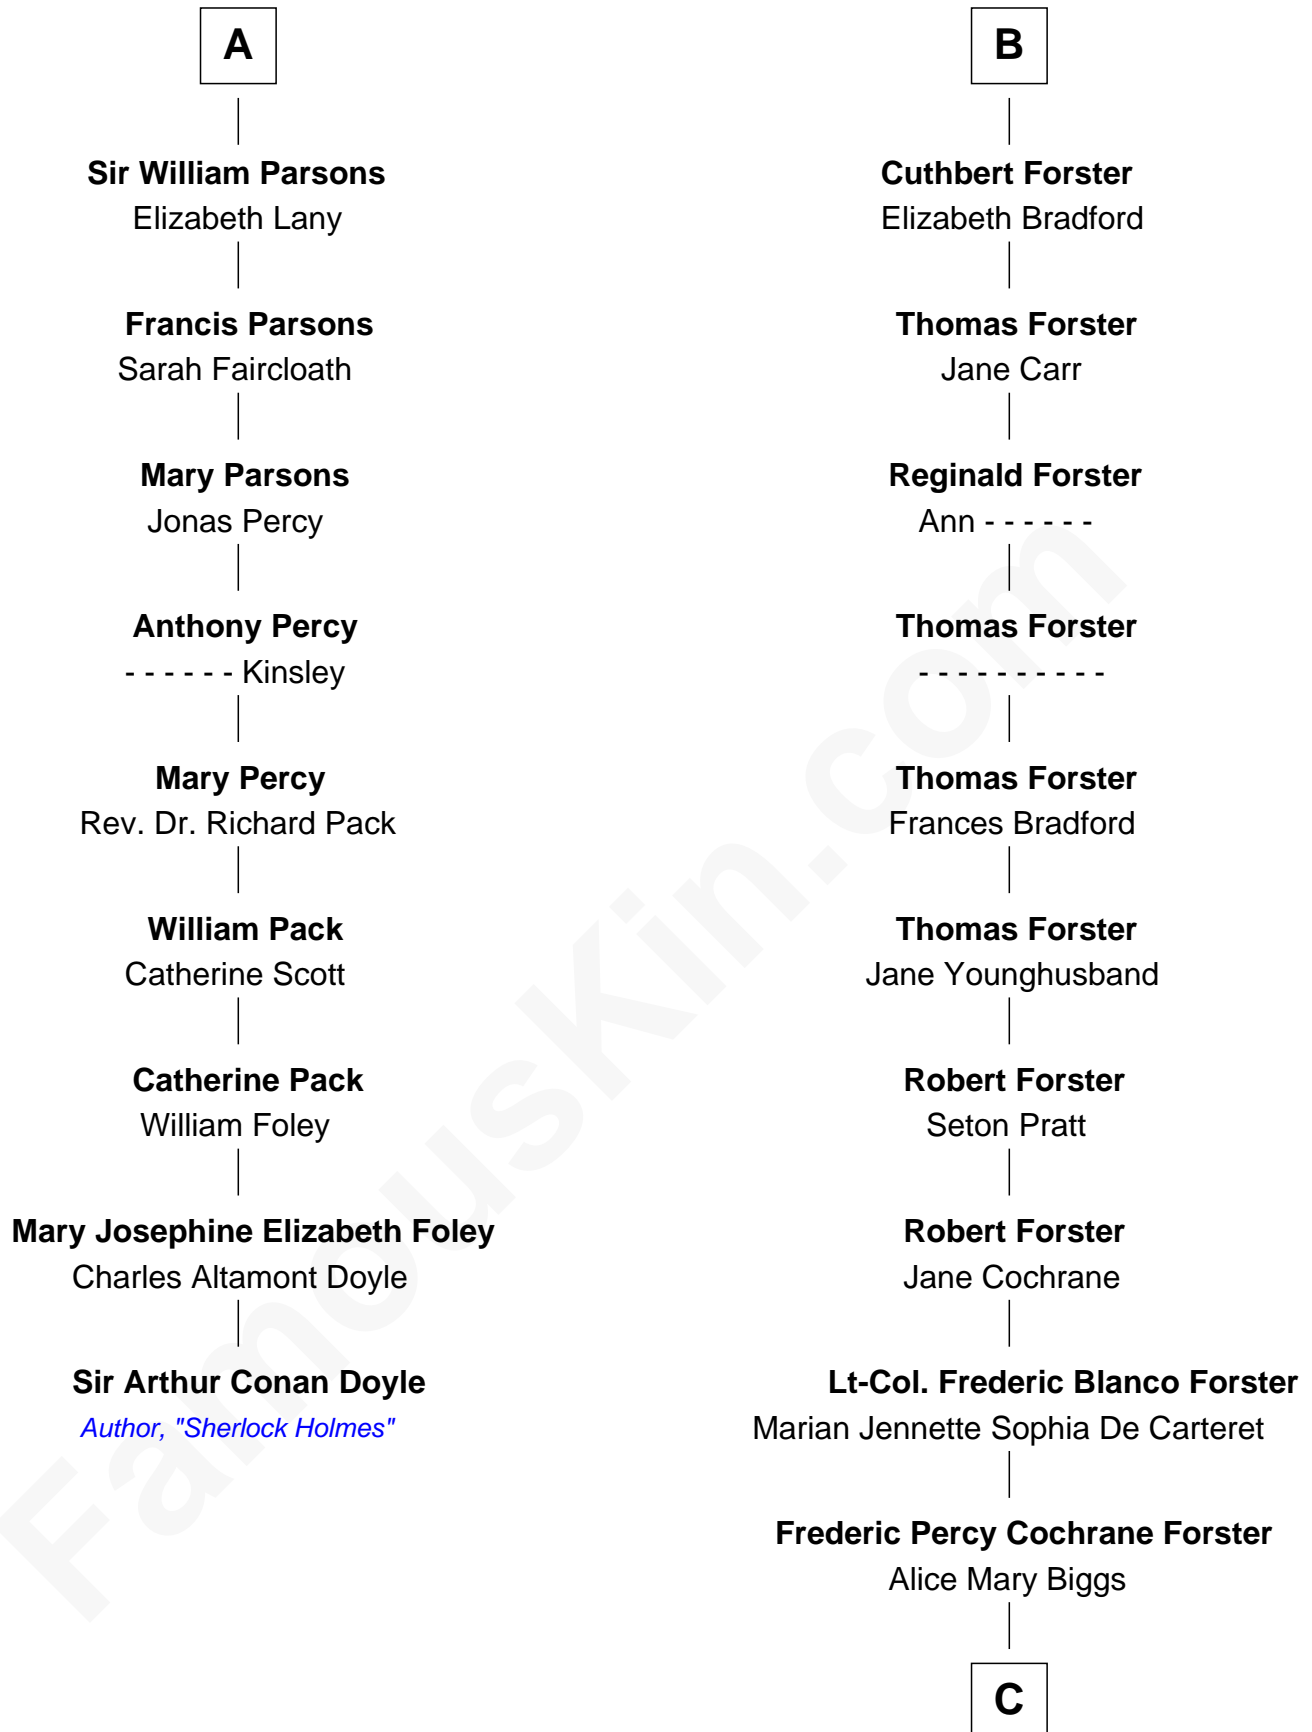

FamousKin.com
Relationship Chart of
Sir Arthur Conan Doyle
Author, "Sherlock Holmes"

15th cousin 3 times removed of

Brian Forster
TV Actor

C

Peter Cochrane Forster
Jennifer Dickens Downing

Brian Forster
TV Actor

FamousKin.com