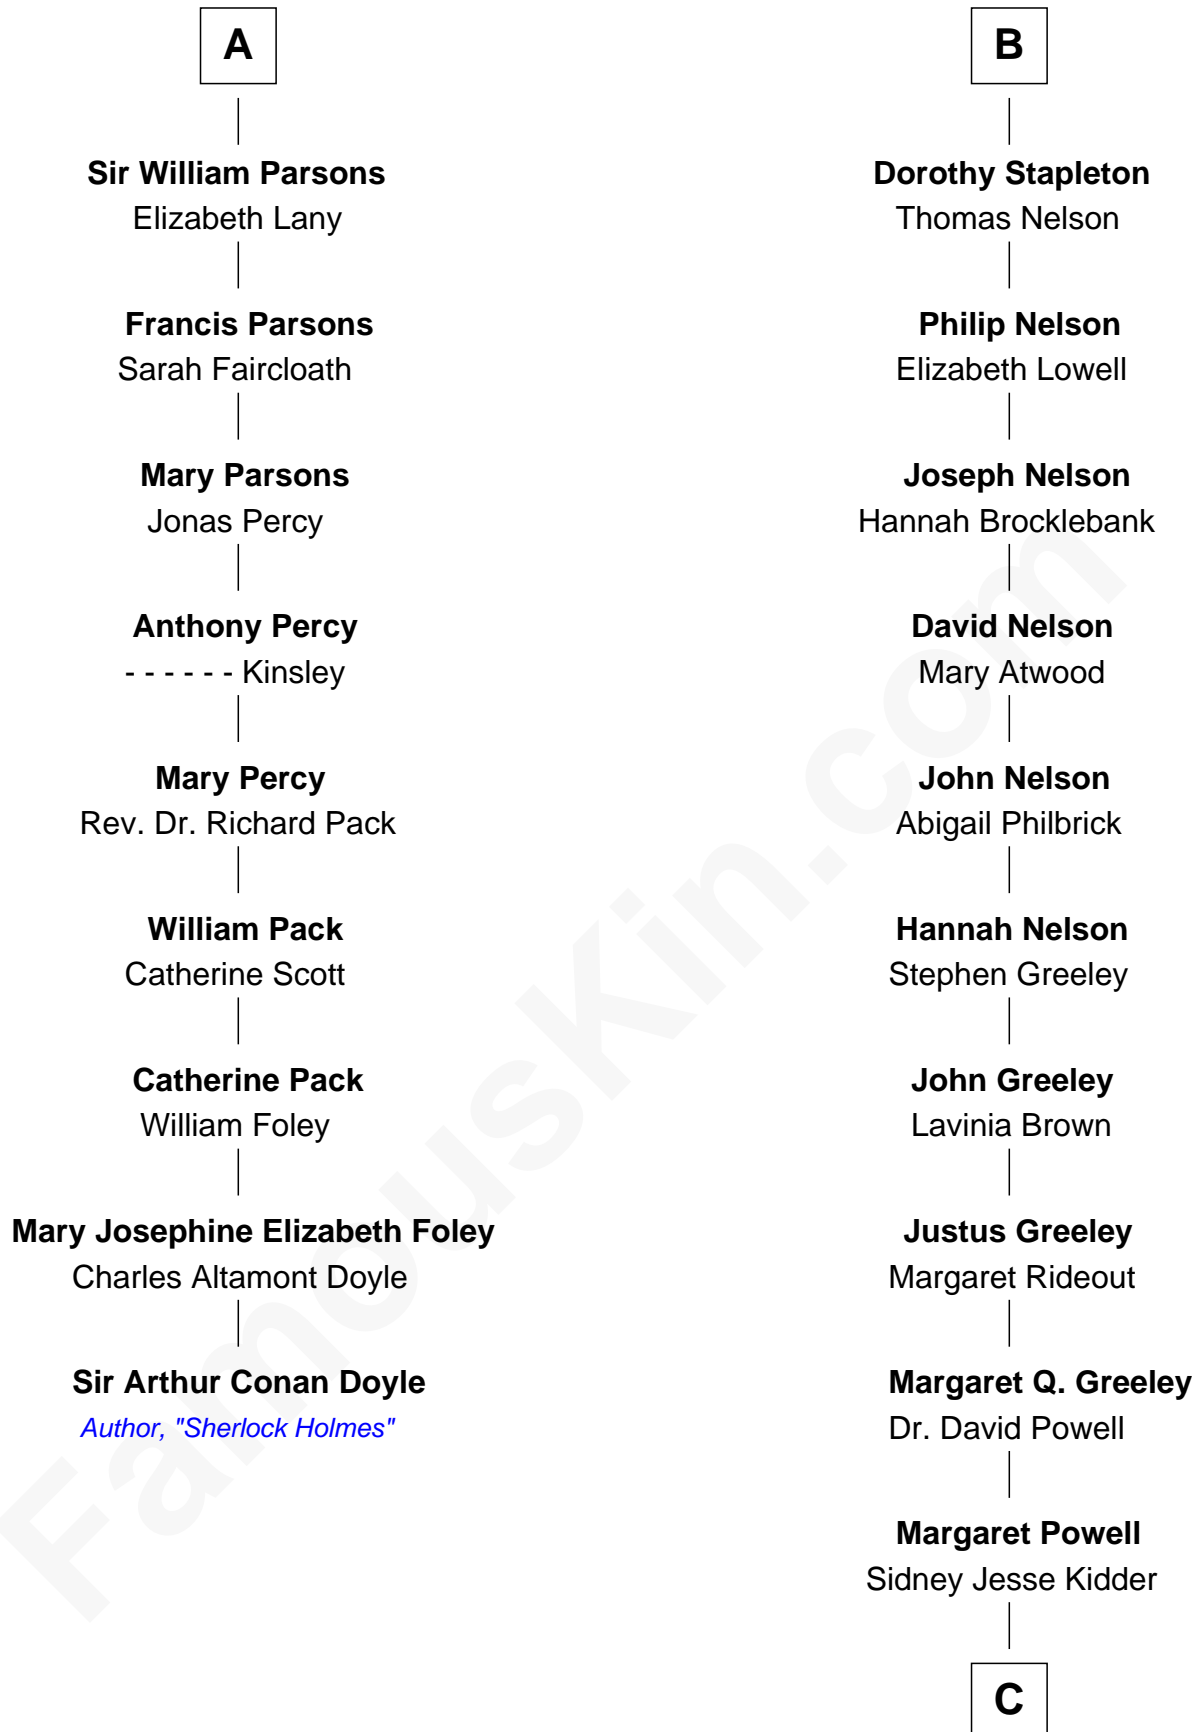

FamousKin.com
Relationship Chart of
Sir Arthur Conan Doyle
Author, "Sherlock Holmes"

15th cousin 3 times removed of

Margot Kidder
TV and Movie Actress

C

Kendall Kidder
Jocelyn Mary Wilson

Margot Kidder
TV and Movie Actress

FamousKin.com