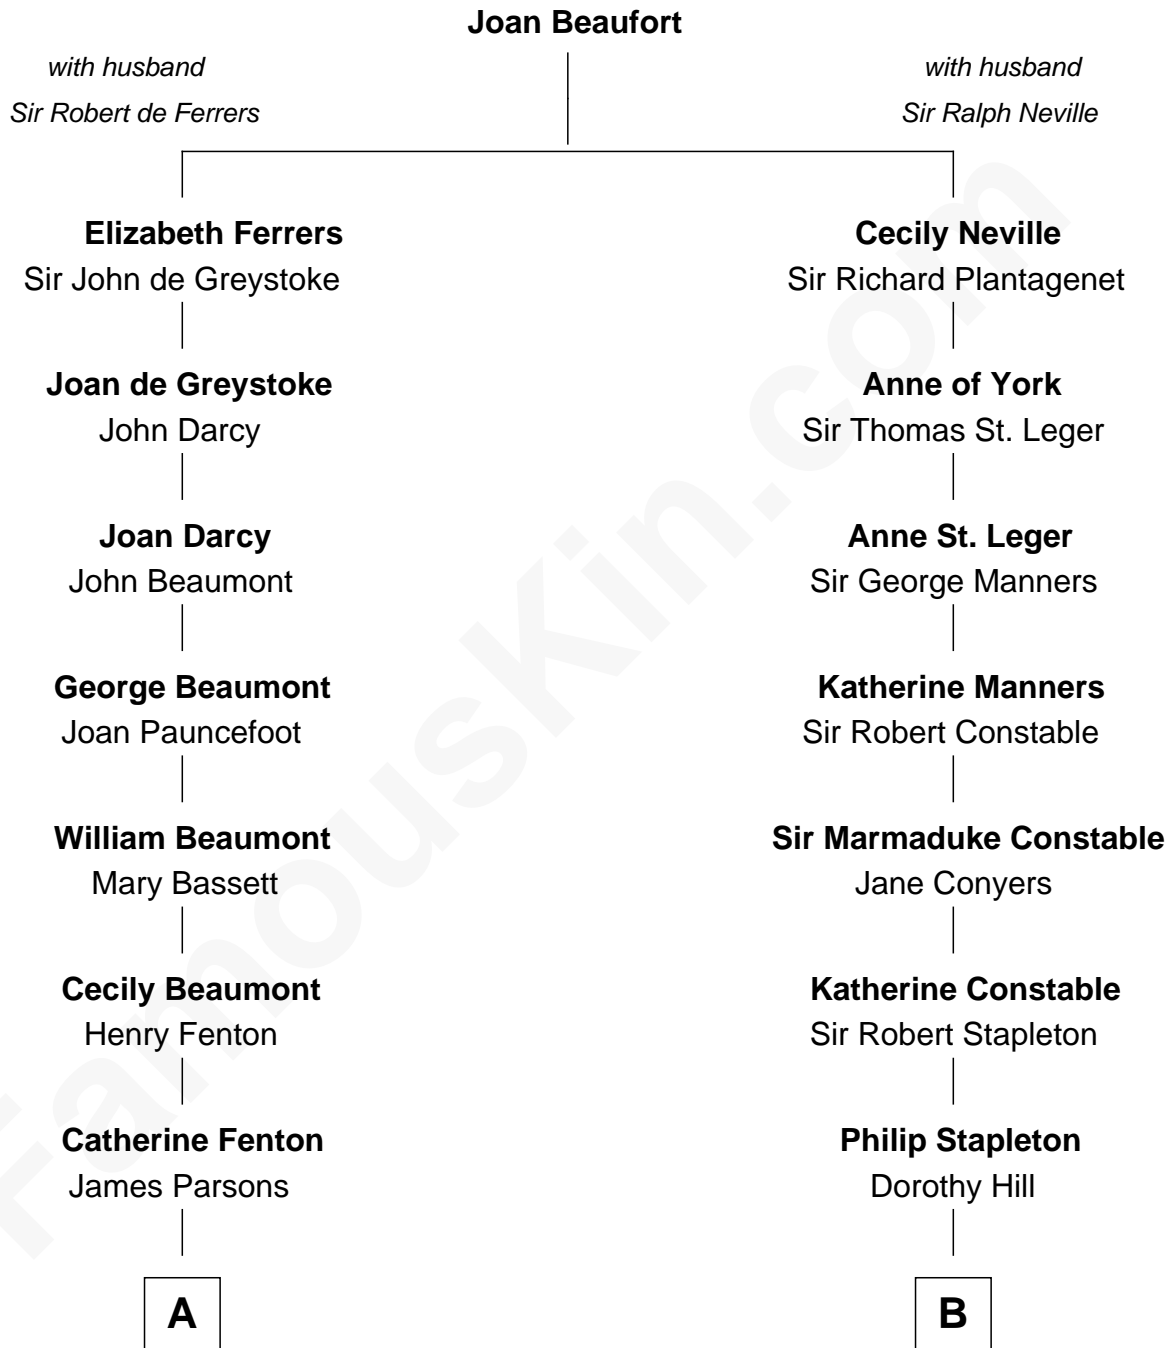

FamousKin.com
Relationship Chart of
Sir Arthur Conan Doyle
Author, "Sherlock Holmes"

15th cousin 3 times removed of

Margot Kidder
TV and Movie Actress

C

Kendall Kidder
Jocelyn Mary Wilson

Margot Kidder
TV and Movie Actress

FamousKin.com