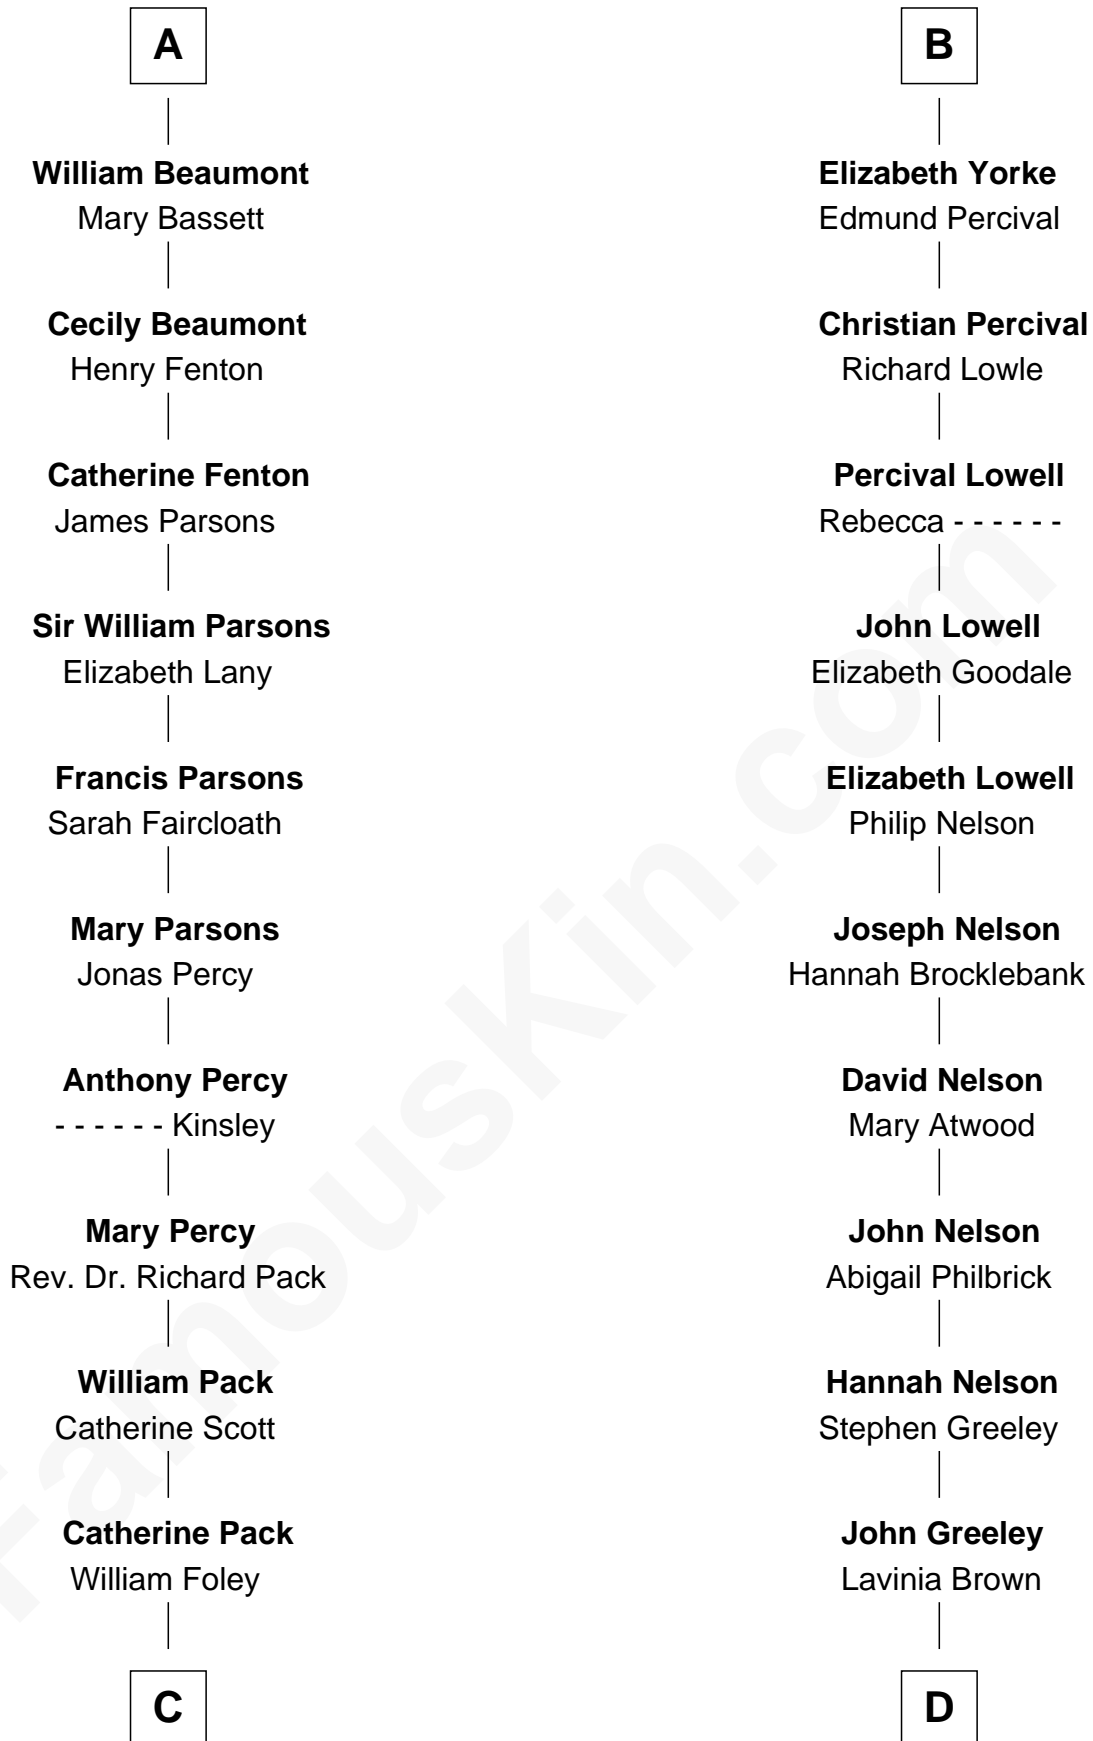

**FamousKin.com**  
**Relationship Chart of**  
**Sir Arthur Conan Doyle**  
*Author, "Sherlock Holmes"*

18th cousin 3 times removed of

**Margot Kidder**  
*TV and Movie Actress*

**Humphrey de Bohun**  
 Elizabeth Plantagenet

**Eleanor de Bohun**  
 Sir James le Boteler

**Pernel le Boteler**  
 Sir Gilbert Talbot

**Elizabeth Talbot**  
 Sir Henry de Grey

**Margaret de Grey**  
 Sir John Darcy

**John Darcy**  
 Joan de Greystoke

**Joan Darcy**  
 John Beaumont

**George Beaumont**  
 Joan Pauncefoot

**A**

**Margaret de Bohun**  
 Sir Hugh de Courtnay

**Elizabeth de Courtnay**  
 Sir Andrew Luttrell

**Sir Hugh Luttrell**  
 Catherine de Beaumont

**Sir John Luttrell**  
 Margaret Touchet

**Sir James Luttrell**  
 Elizabeth Courtnay

**Sir Hugh Luttrell**  
 Margaret Hill

**Eleanor Luttrell**  
 Roger Yorke

**B**

**C**

**Mary Josephine Elizabeth Foley**