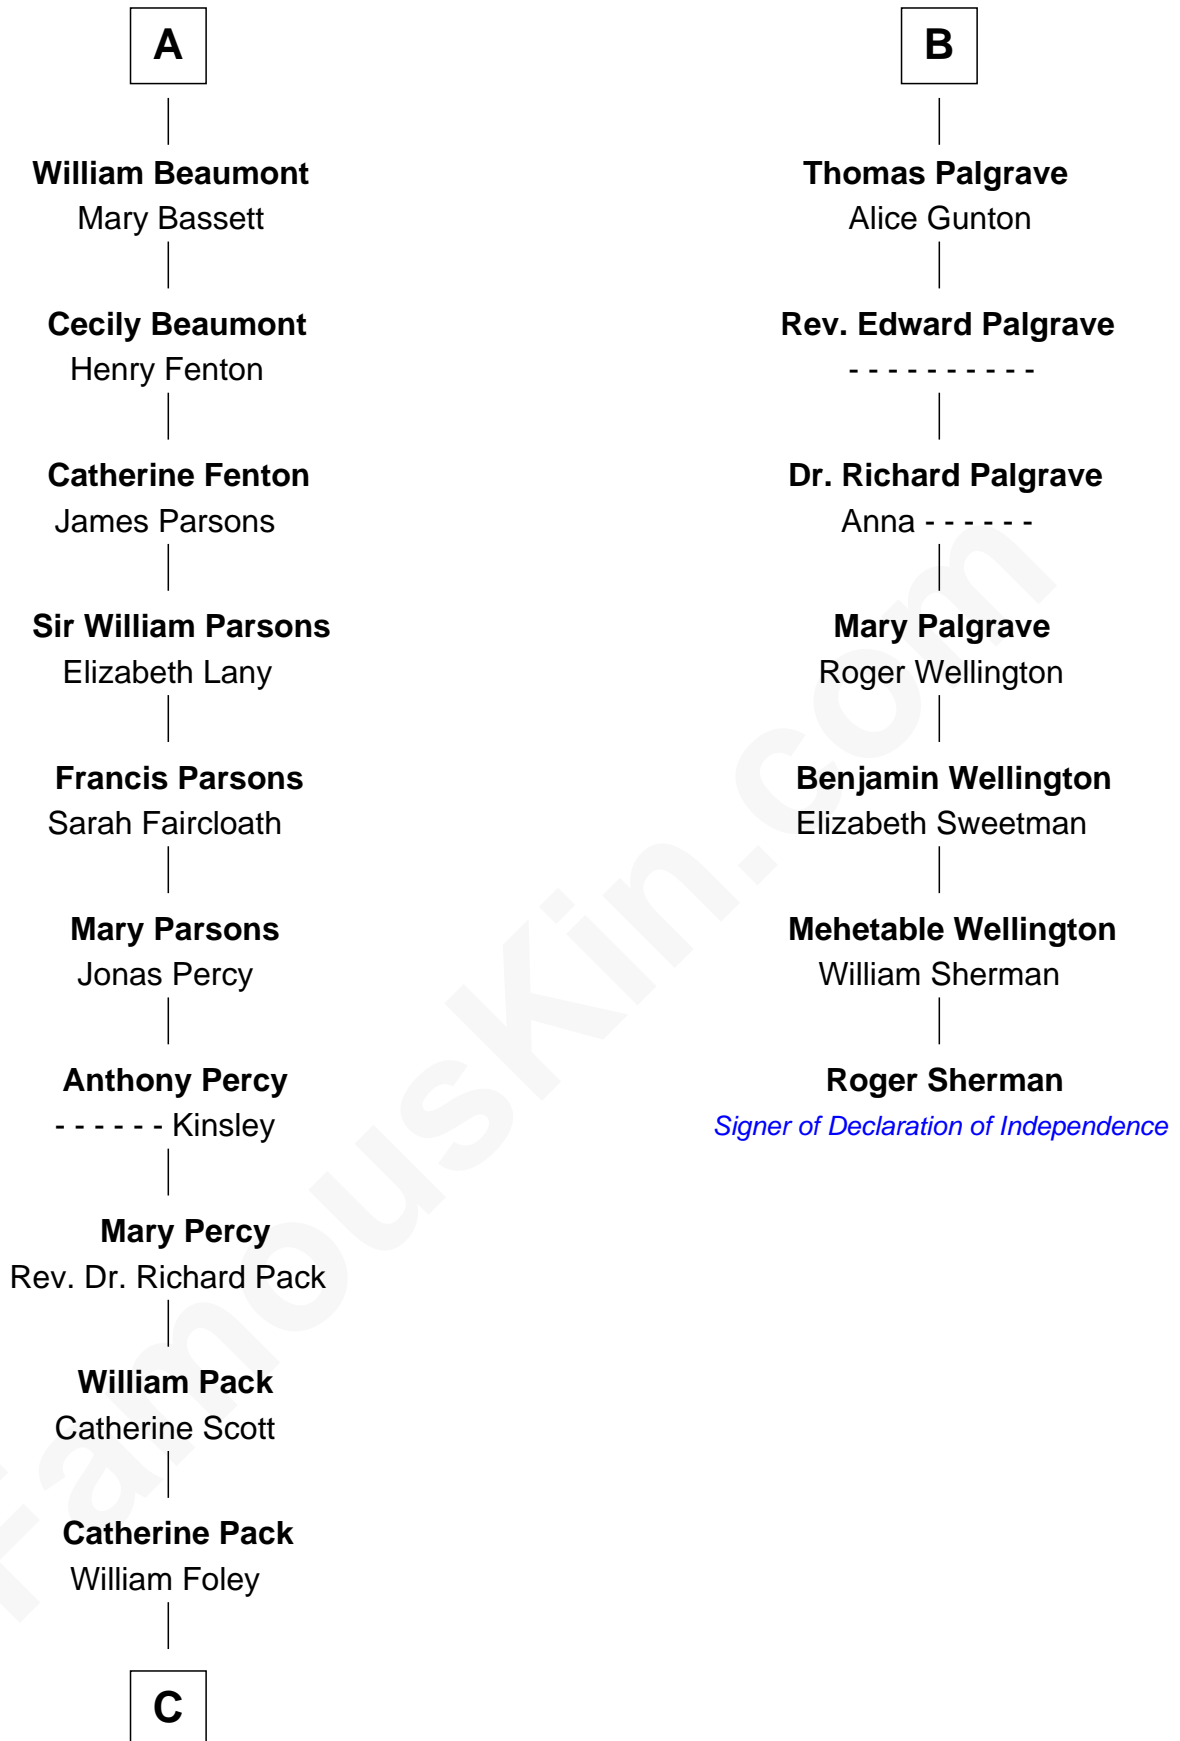

**FamousKin.com**  
**Relationship Chart of**  
**Sir Arthur Conan Doyle**  
*Author, "Sherlock Holmes"*

13th cousin 5 times removed of

**Roger Sherman**  
*Signer of the Declaration of Independence*

**C**

—  
**Mary Josephine Elizabeth Foley**

Charles Altamont Doyle

—  
**Sir Arthur Conan Doyle**

*Author, "Sherlock Holmes"*

FamousKin.com