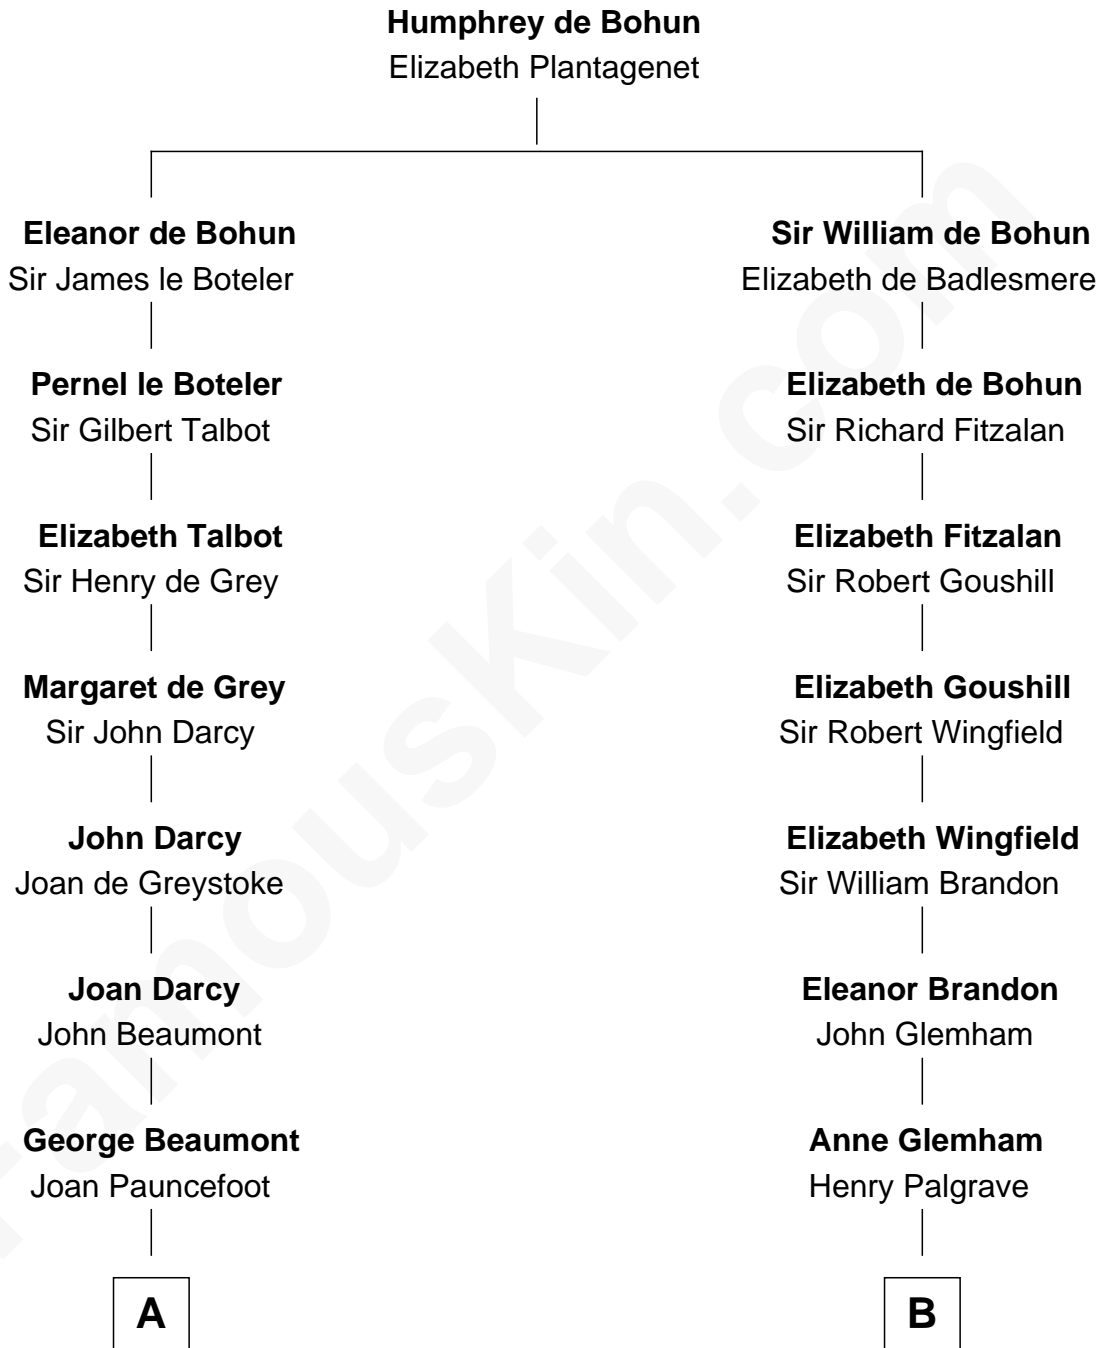

**FamousKin.com**  
**Relationship Chart of**  
**Sir Arthur Conan Doyle**  
*Author, "Sherlock Holmes"*

13th cousin 5 times removed of

**Roger Sherman**  
*Signer of the Declaration of Independence*

**C**

—  
**Mary Josephine Elizabeth Foley**

Charles Altamont Doyle

—  
**Sir Arthur Conan Doyle**

*Author, "Sherlock Holmes"*

FamousKin.com