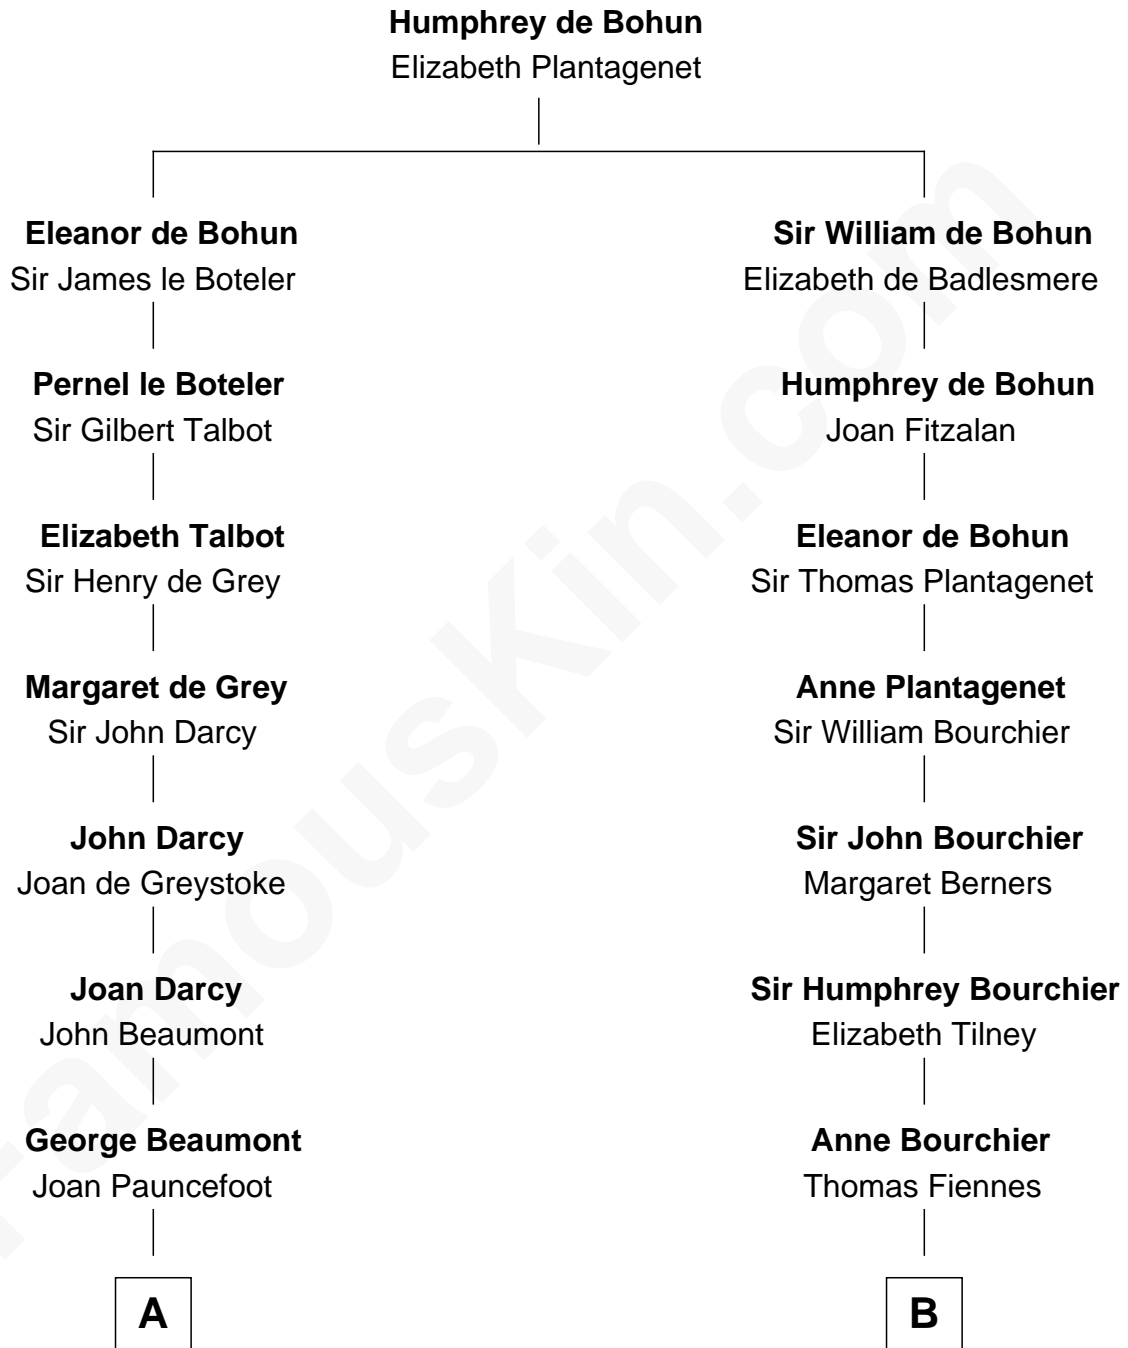

FamousKin.com
Relationship Chart of
Sir Arthur Conan Doyle
Author, "Sherlock Holmes"

18th cousin 2 times removed of
Frank Lloyd Wright
American Architect

C

Mary Josephine Elizabeth Foley

Charles Altamont Doyle

Sir Arthur Conan Doyle

Author, "Sherlock Holmes"

D

Martha Hubbard

David Wright

Rev. David Wright

Abigail Goddard

William Carey Wright