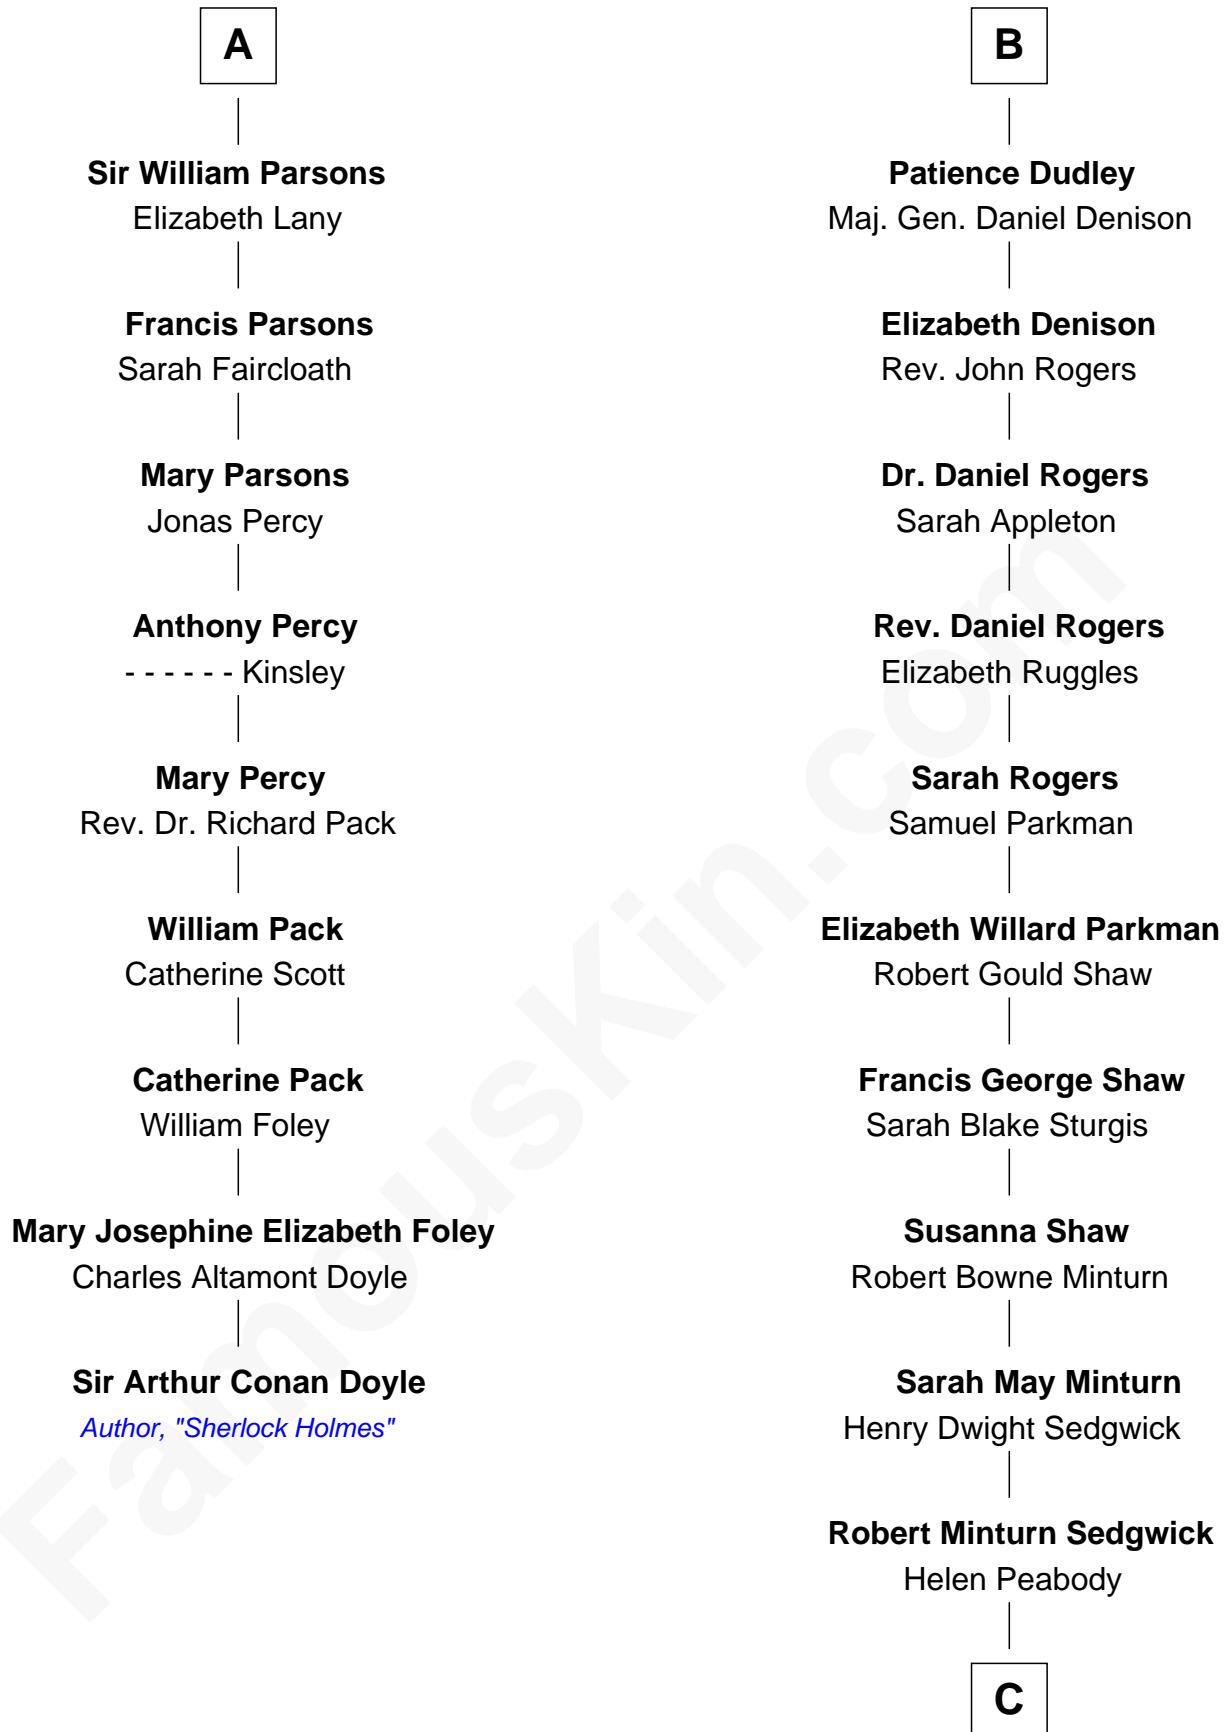

FamousKin.com
Relationship Chart of
Sir Arthur Conan Doyle
Author, "Sherlock Holmes"

15th cousin 3 times removed of

Kyra Sedgwick
TV and Movie Actress

C

Henry Dwight Sedgwick

Patricia Ann Rosenwald

Kyra Sedgwick

TV and Movie Actress

FamousKin.com