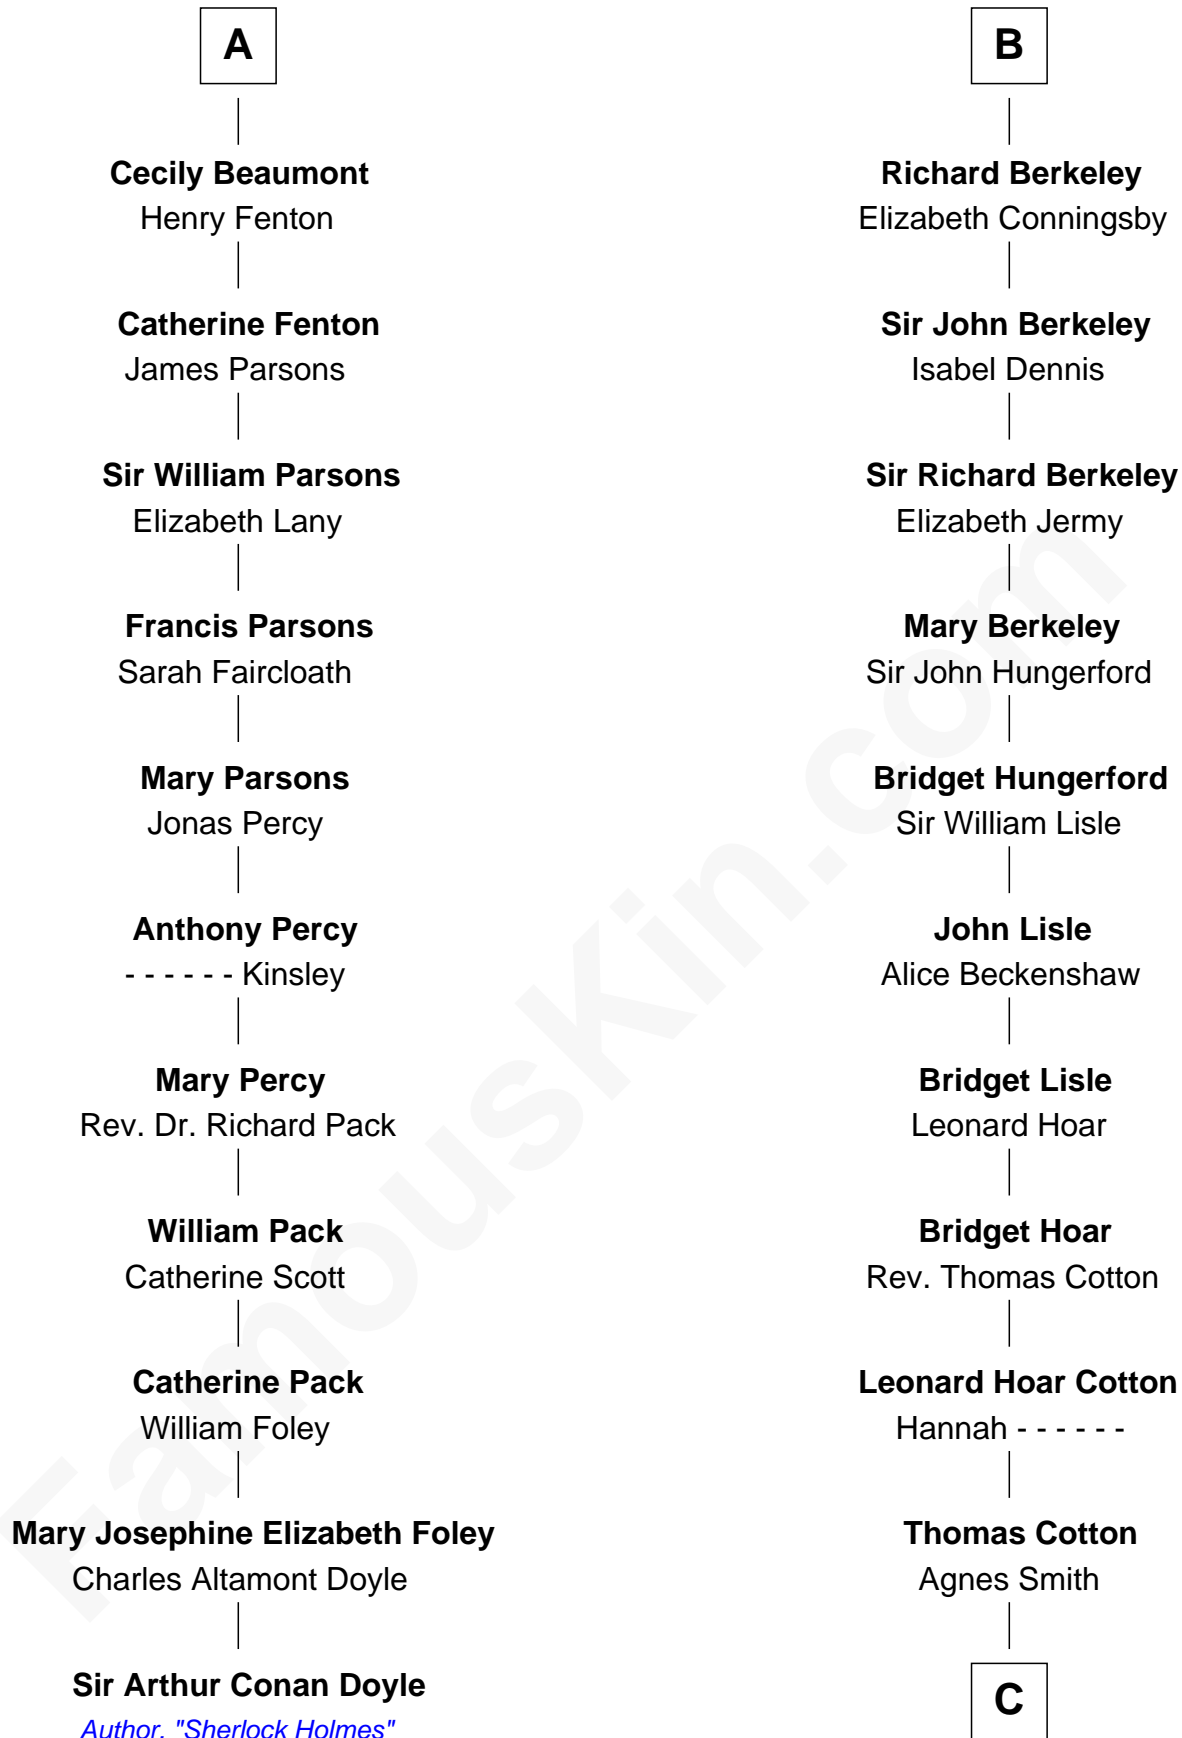

**FamousKin.com**  
**Relationship Chart of**  
**Sir Arthur Conan Doyle**  
*Author, "Sherlock Holmes"*

17th cousin 4 times removed of

**Clare Eames**  
*Silent Movie Actress*

**John de Botetourte**  
 Maud FitzThomas

**C**

**Martha Cotton**

Joel Thompson

**Martha Cotton Thompson**

Nathaniel Eames

**Ithamer Bellows Eames**

Emma Hayden

**Harold Hayden Eames**