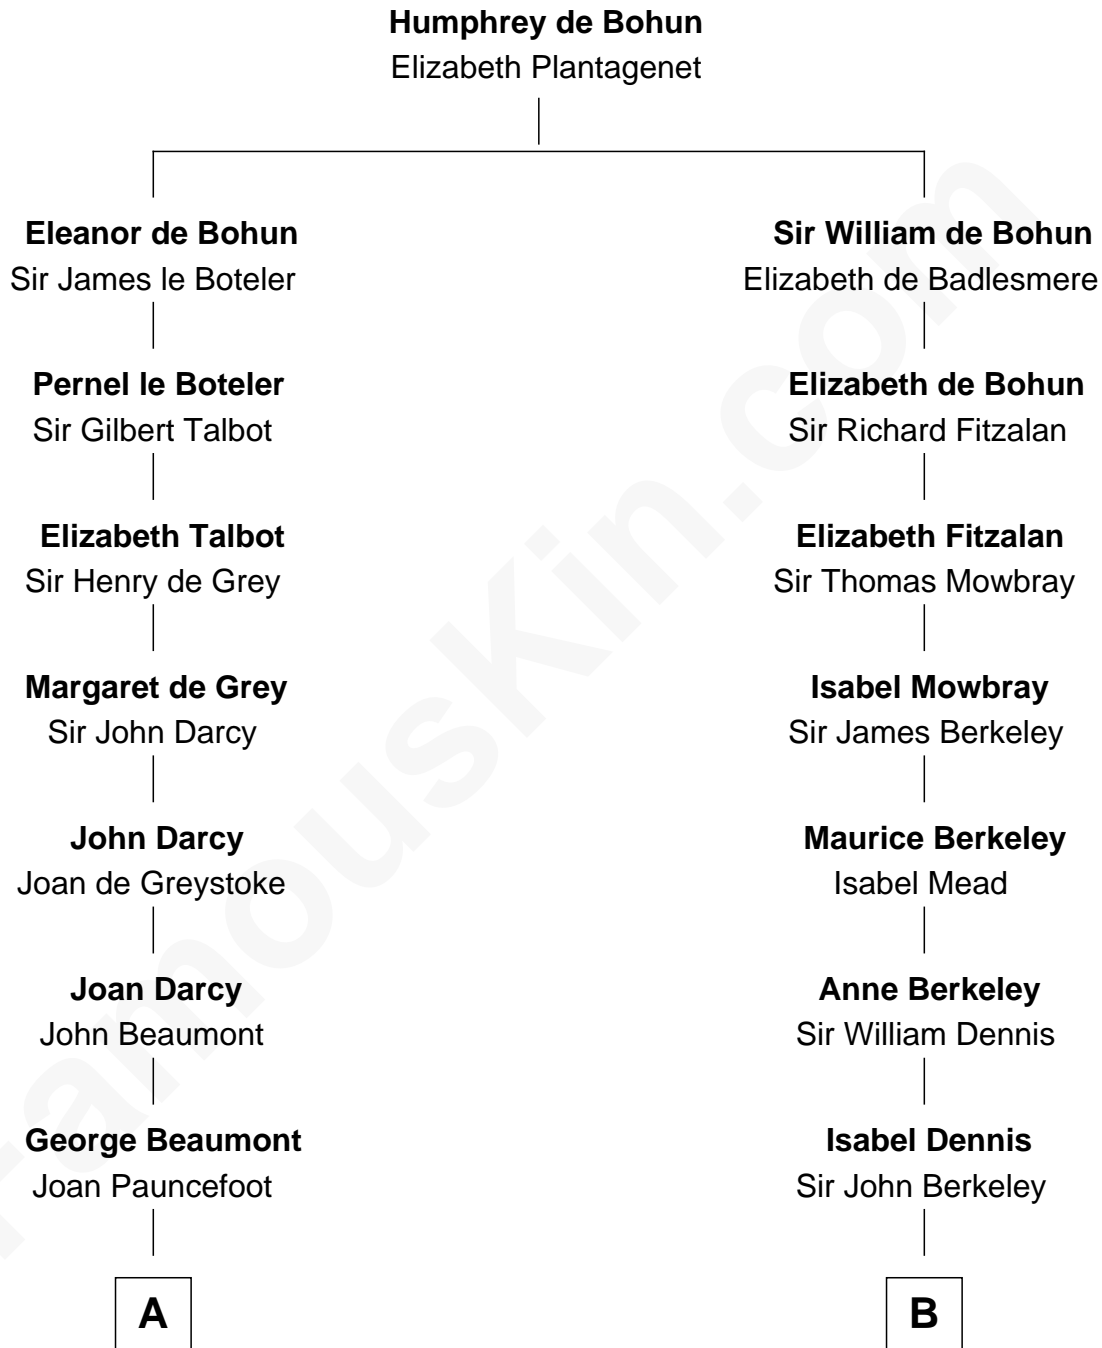

**FamousKin.com**  
**Relationship Chart of**  
**Sir Arthur Conan Doyle**  
*Author, "Sherlock Holmes"*

**18th cousin 1 time removed of**  
**Robert Frost**  
*Poet and Playwright*

**C**

**Mary Josephine Elizabeth Foley**

Charles Altamont Doyle

**Sir Arthur Conan Doyle**

*Author, "Sherlock Holmes"*

**D**

**William Prescott Frost**

Judith Colcord

**William Prescott Frost**

Isabella Moodie