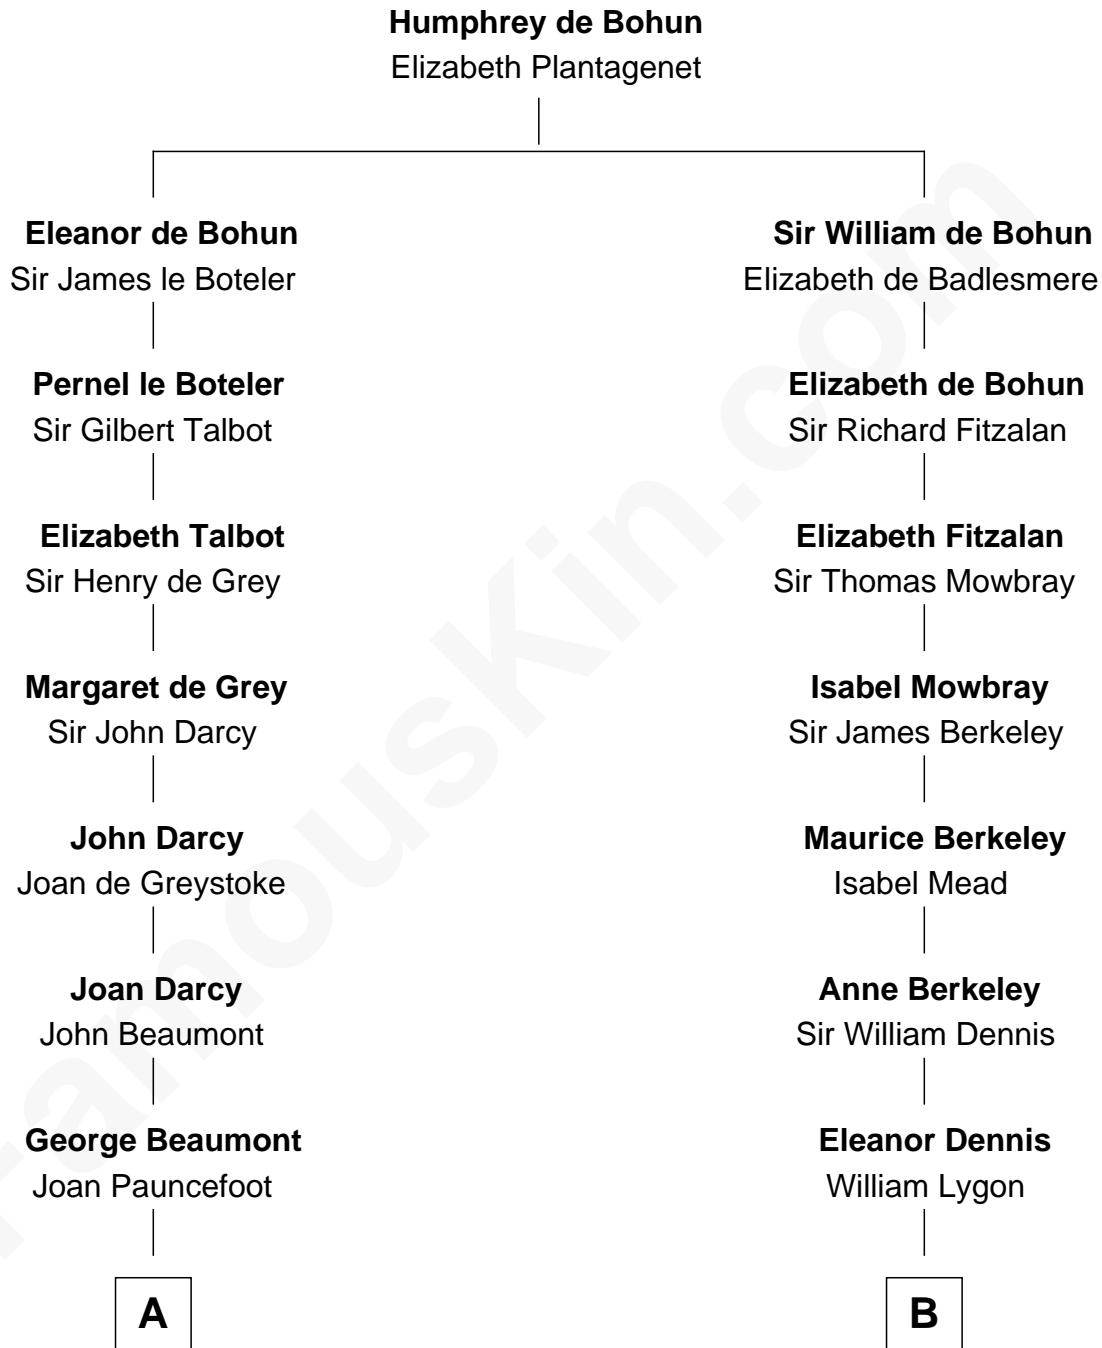

FamousKin.com
Relationship Chart of
Sir Arthur Conan Doyle
Author, "Sherlock Holmes"

18th cousin 3 times removed of

Glenn Close

Movie, Television, and Stage Actress

C

Mary Josephine Elizabeth Foley

Charles Altamont Doyle

Sir Arthur Conan Doyle

Author, "Sherlock Holmes"

D

Elizabeth Irvin Joyner

William Murray Mitchell

Catherine Mitchell

Edwin Munford Taliaferro

Elizabeth Taliaferro

Edward Bennett Close

Dr. William Taliaferro Close

Elizabeth Mary H. Moore

Glenn Close

Movie, Television, and Stage Actress