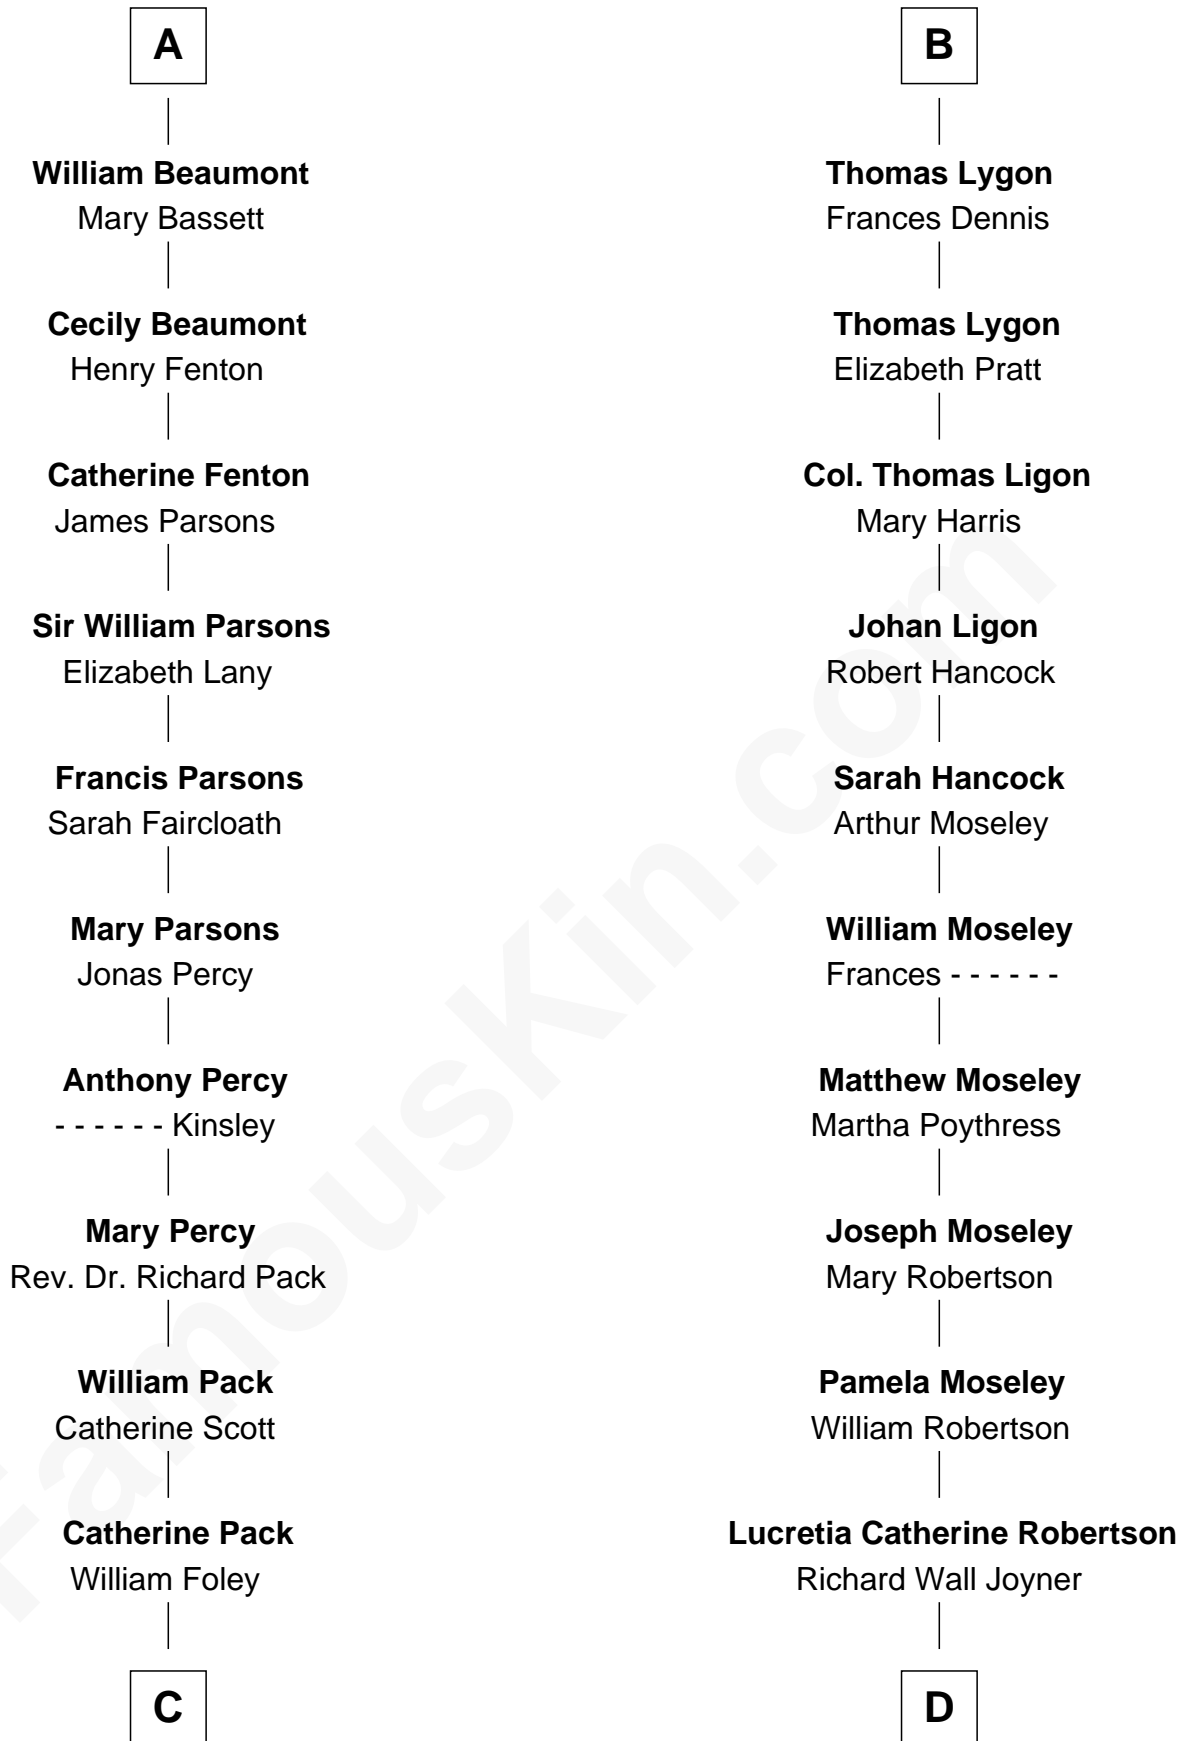

FamousKin.com
Relationship Chart of
Sir Arthur Conan Doyle
Author, "Sherlock Holmes"

18th cousin 3 times removed of

Glenn Close

Movie, Television, and Stage Actress

C

Mary Josephine Elizabeth Foley

Charles Altamont Doyle

Sir Arthur Conan Doyle

Author, "Sherlock Holmes"

D

Elizabeth Irvin Joyner

William Murray Mitchell

Catherine Mitchell

Edwin Munford Taliaferro

Elizabeth Taliaferro

Edward Bennett Close

Dr. William Taliaferro Close

Elizabeth Mary H. Moore

Glenn Close

Movie, Television, and Stage Actress