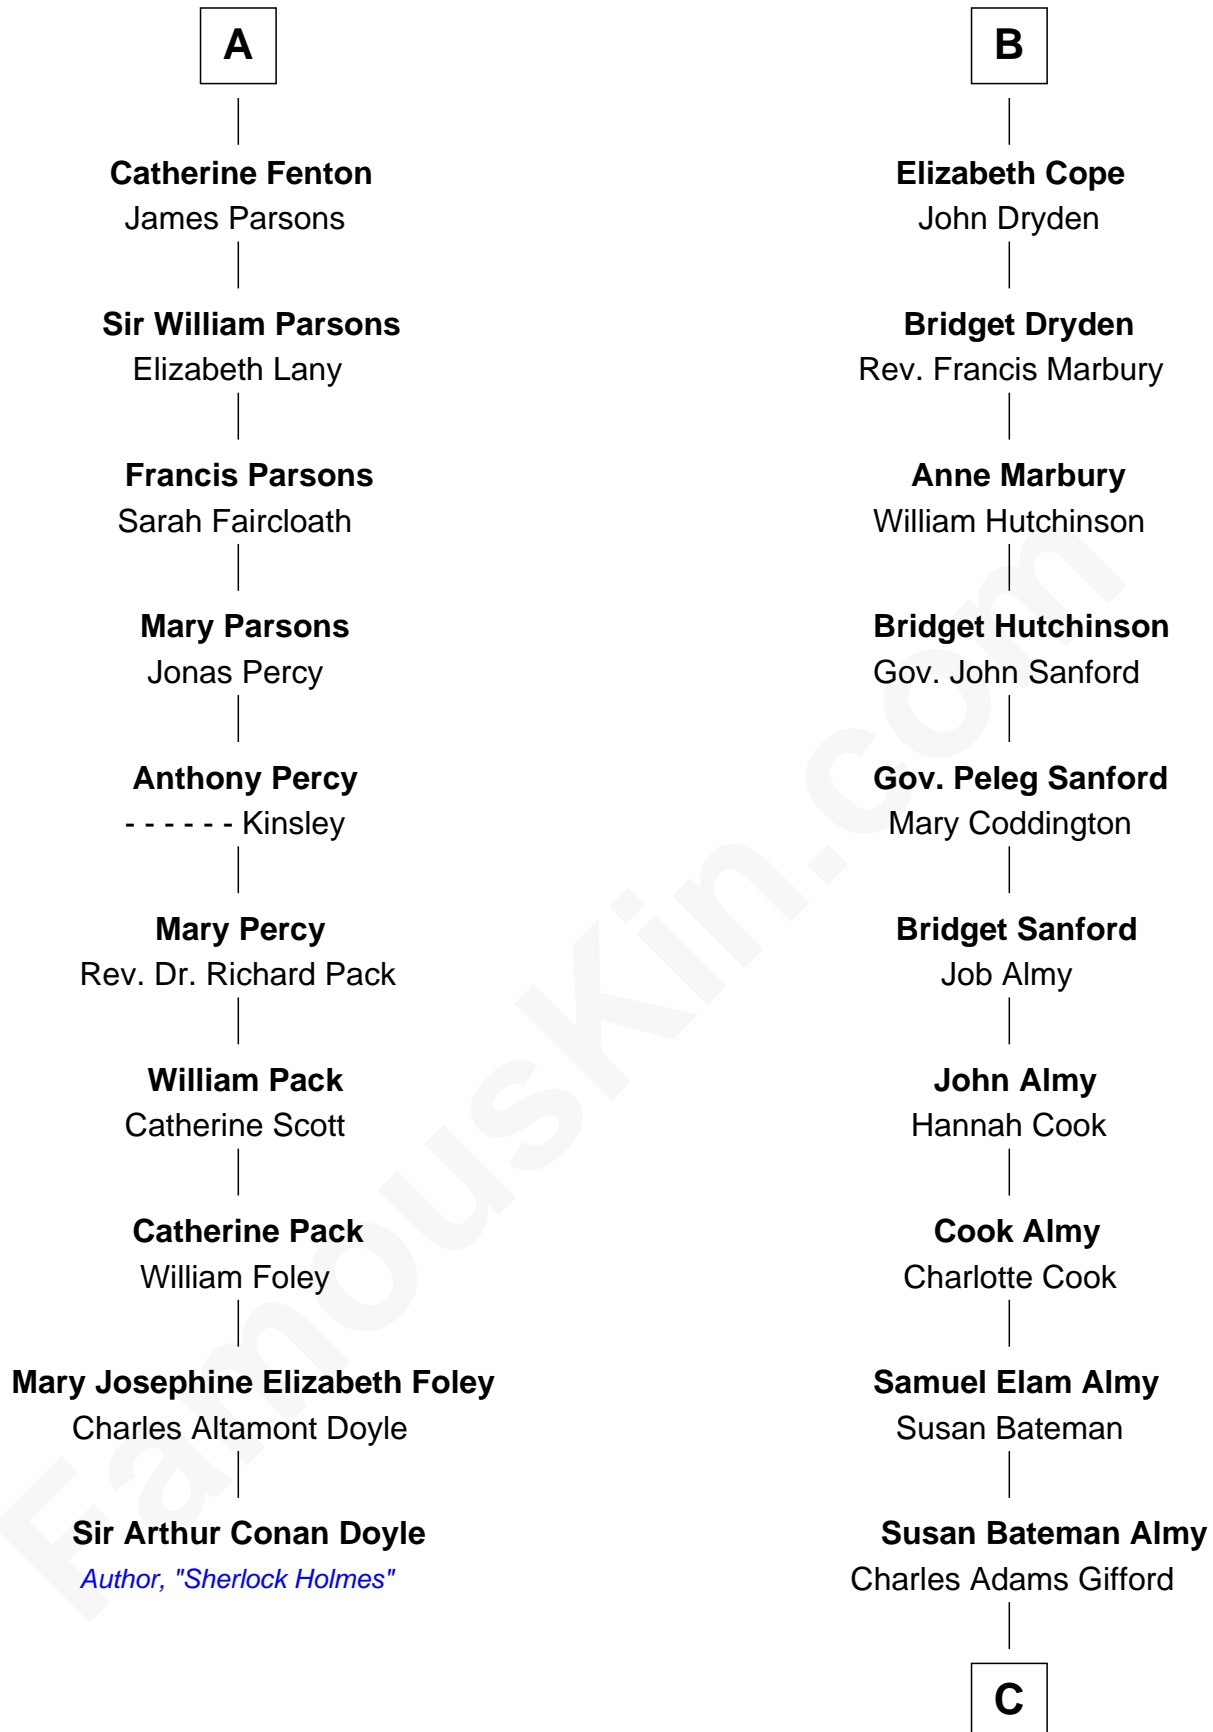

FamousKin.com
Relationship Chart of
Sir Arthur Conan Doyle
Author, "Sherlock Holmes"

16th cousin 3 times removed of

Marilyn Monroe
Actress, Model, and Singer

Sir Gilbert Talbot
Pernel le Boteler

C

Frederick Almy Gifford
Elizabeth Easton Tennant

Charles Stanley Gifford
Gladys Pearl Monroe

Marilyn Monroe
Actress, Model, and Singer

FamousKin.com