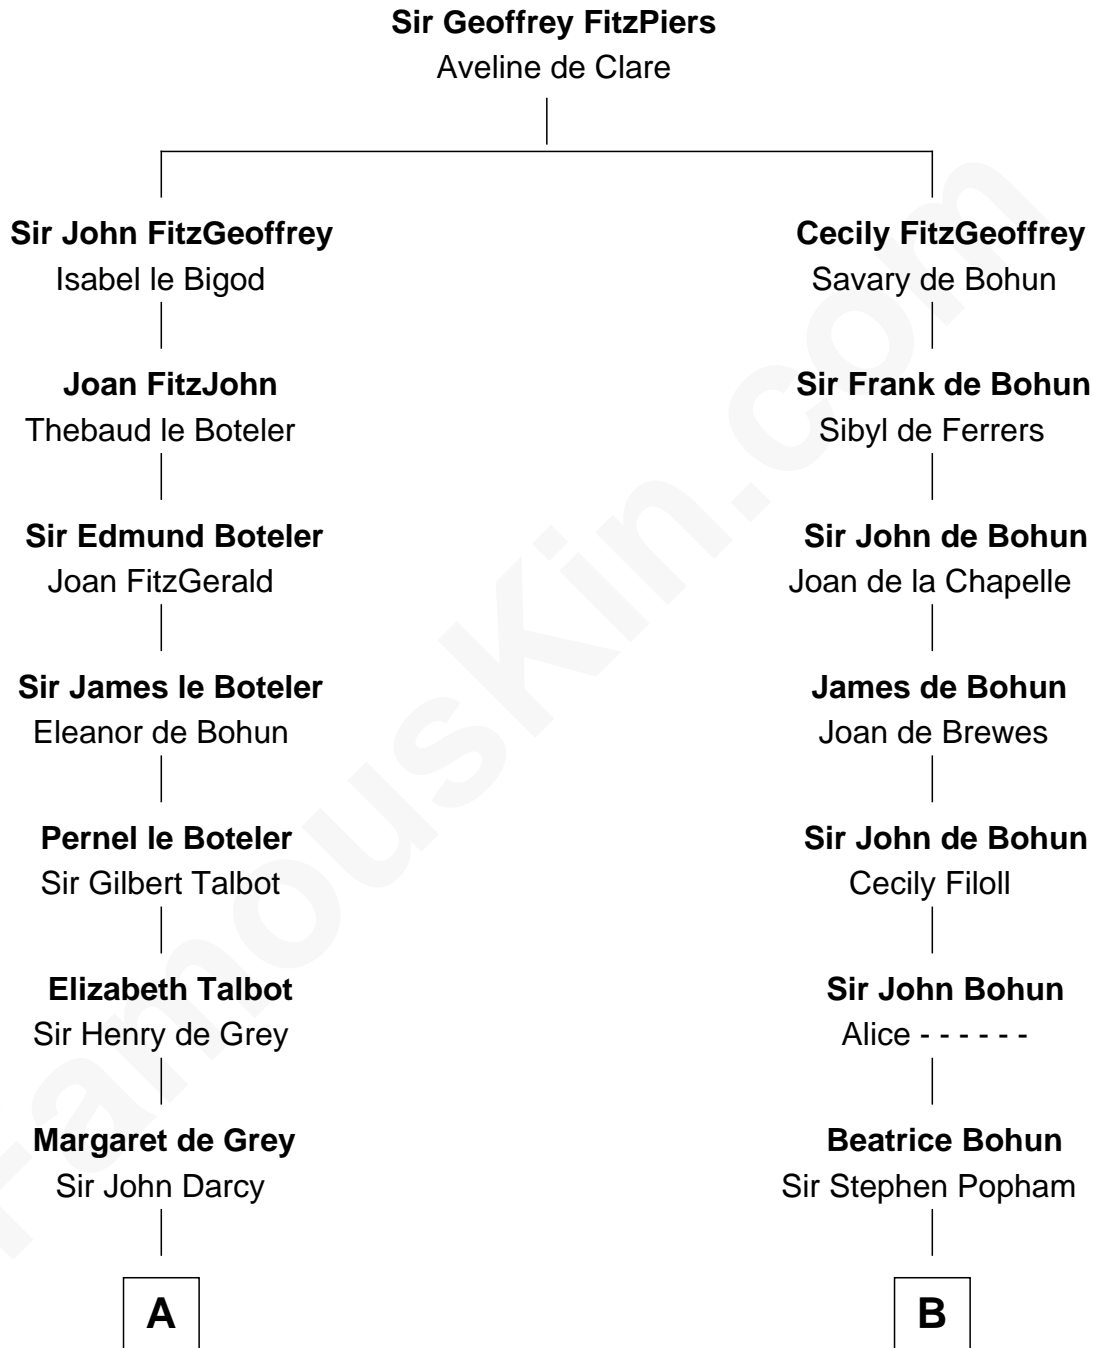

FamousKin.com
Relationship Chart of
Sir Arthur Conan Doyle
Author, "Sherlock Holmes"

13th cousin 8 times removed of

Edmund Waller
English Poet and Politician

C

—
Mary Percy

Rev. Dr. Richard Pack

—
William Pack

Catherine Scott

—
Catherine Pack

William Foley

—
Mary Josephine Elizabeth Foley

Charles Altamont Doyle

—
Sir Arthur Conan Doyle

Author, "Sherlock Holmes"

FamousKin.com