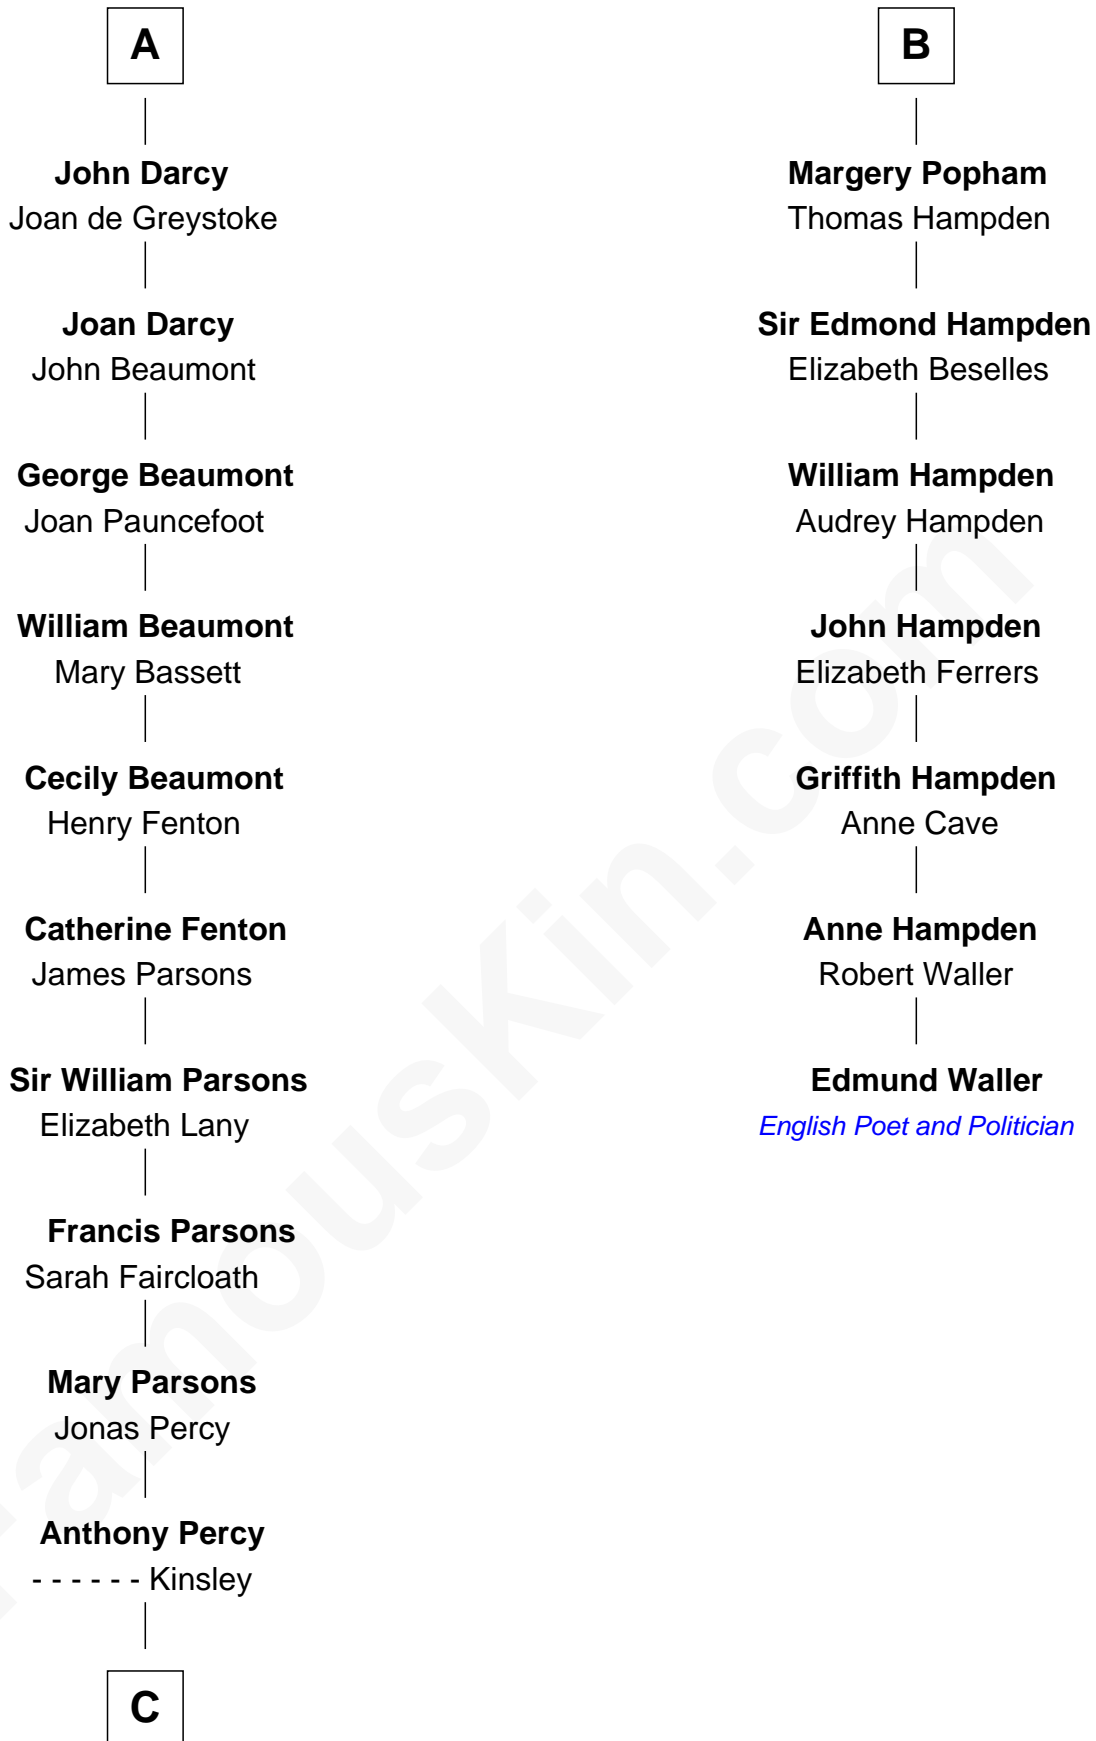

FamousKin.com
Relationship Chart of
Sir Arthur Conan Doyle
Author, "Sherlock Holmes"

13th cousin 8 times removed of

Edmund Waller
English Poet and Politician

C

—
Mary Percy

Rev. Dr. Richard Pack

—
William Pack

Catherine Scott

—
Catherine Pack

William Foley

—
Mary Josephine Elizabeth Foley

Charles Altamont Doyle

—
Sir Arthur Conan Doyle

Author, "Sherlock Holmes"

FamousKin.com