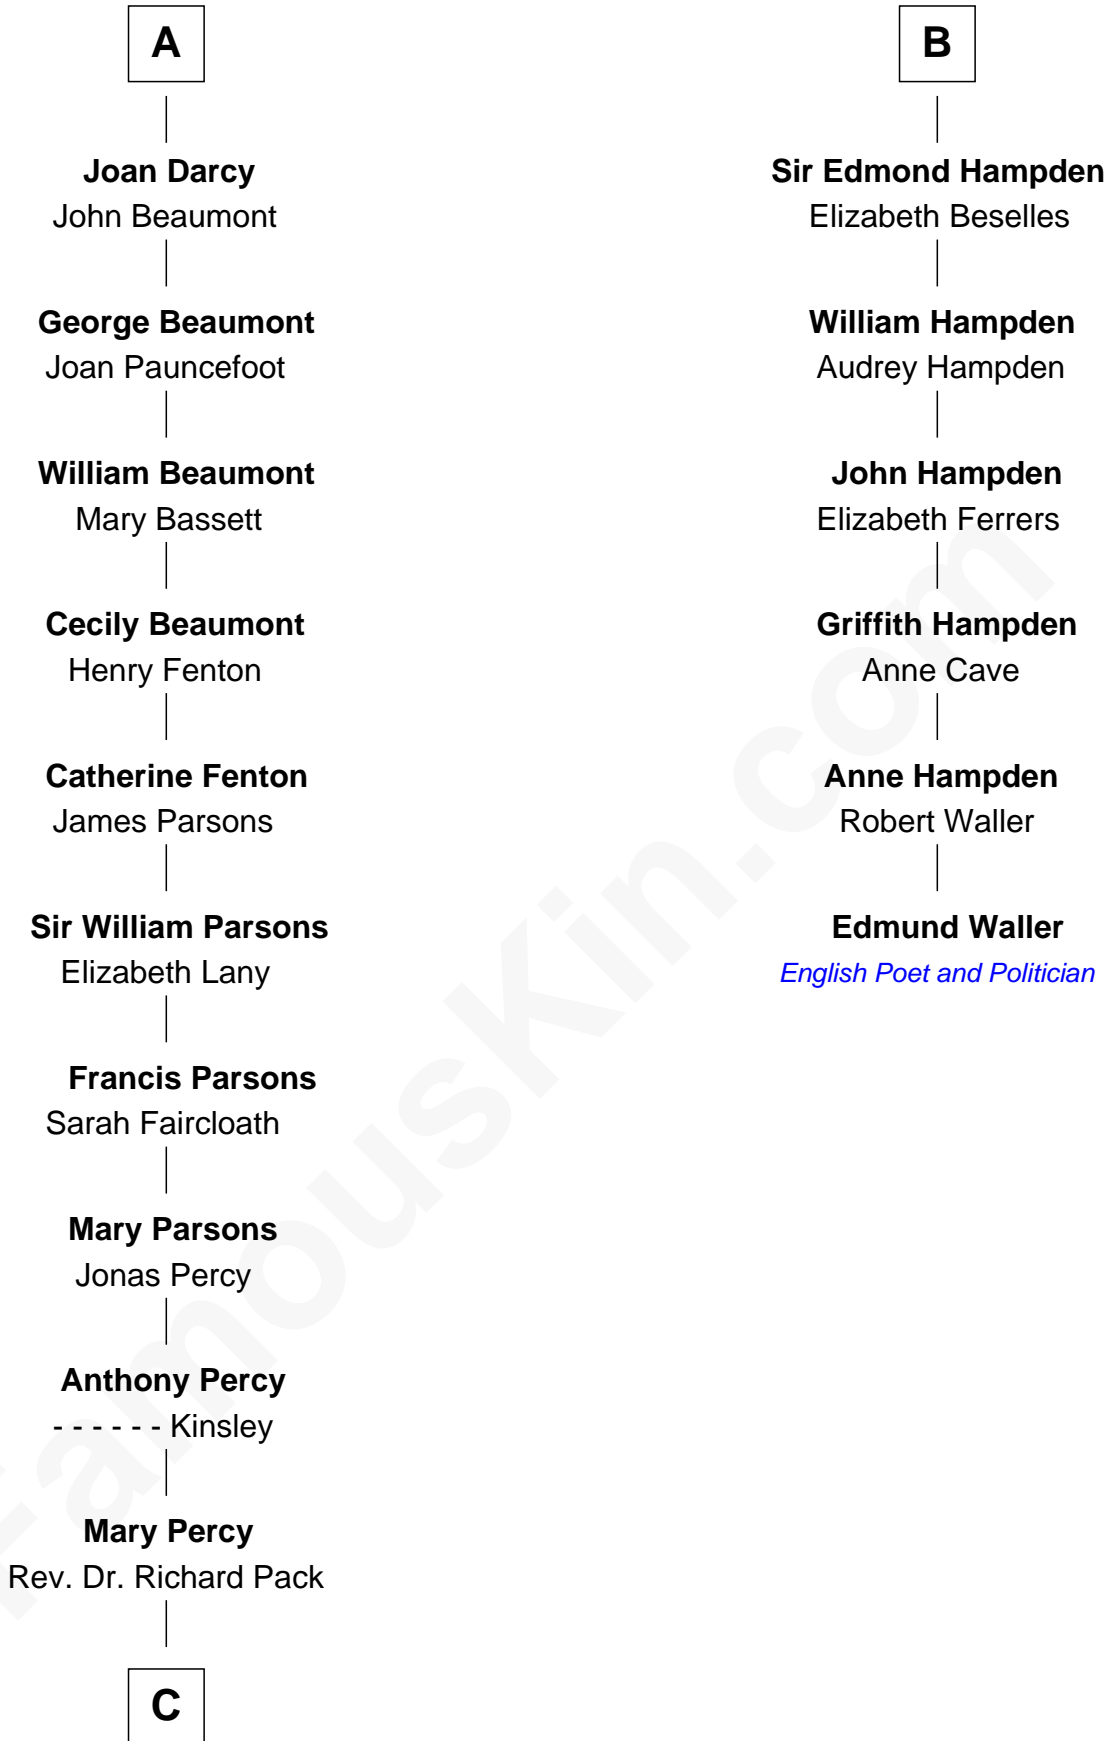

FamousKin.com
Relationship Chart of
Sir Arthur Conan Doyle
Author, "Sherlock Holmes"

12th cousin 8 times removed of
Edmund Waller
English Poet and Politician

C

—
William Pack
Catherine Scott

—
Catherine Pack
William Foley

—
Mary Josephine Elizabeth Foley
Charles Altamont Doyle

—
Sir Arthur Conan Doyle
Author, "Sherlock Holmes"

FamousKin.com