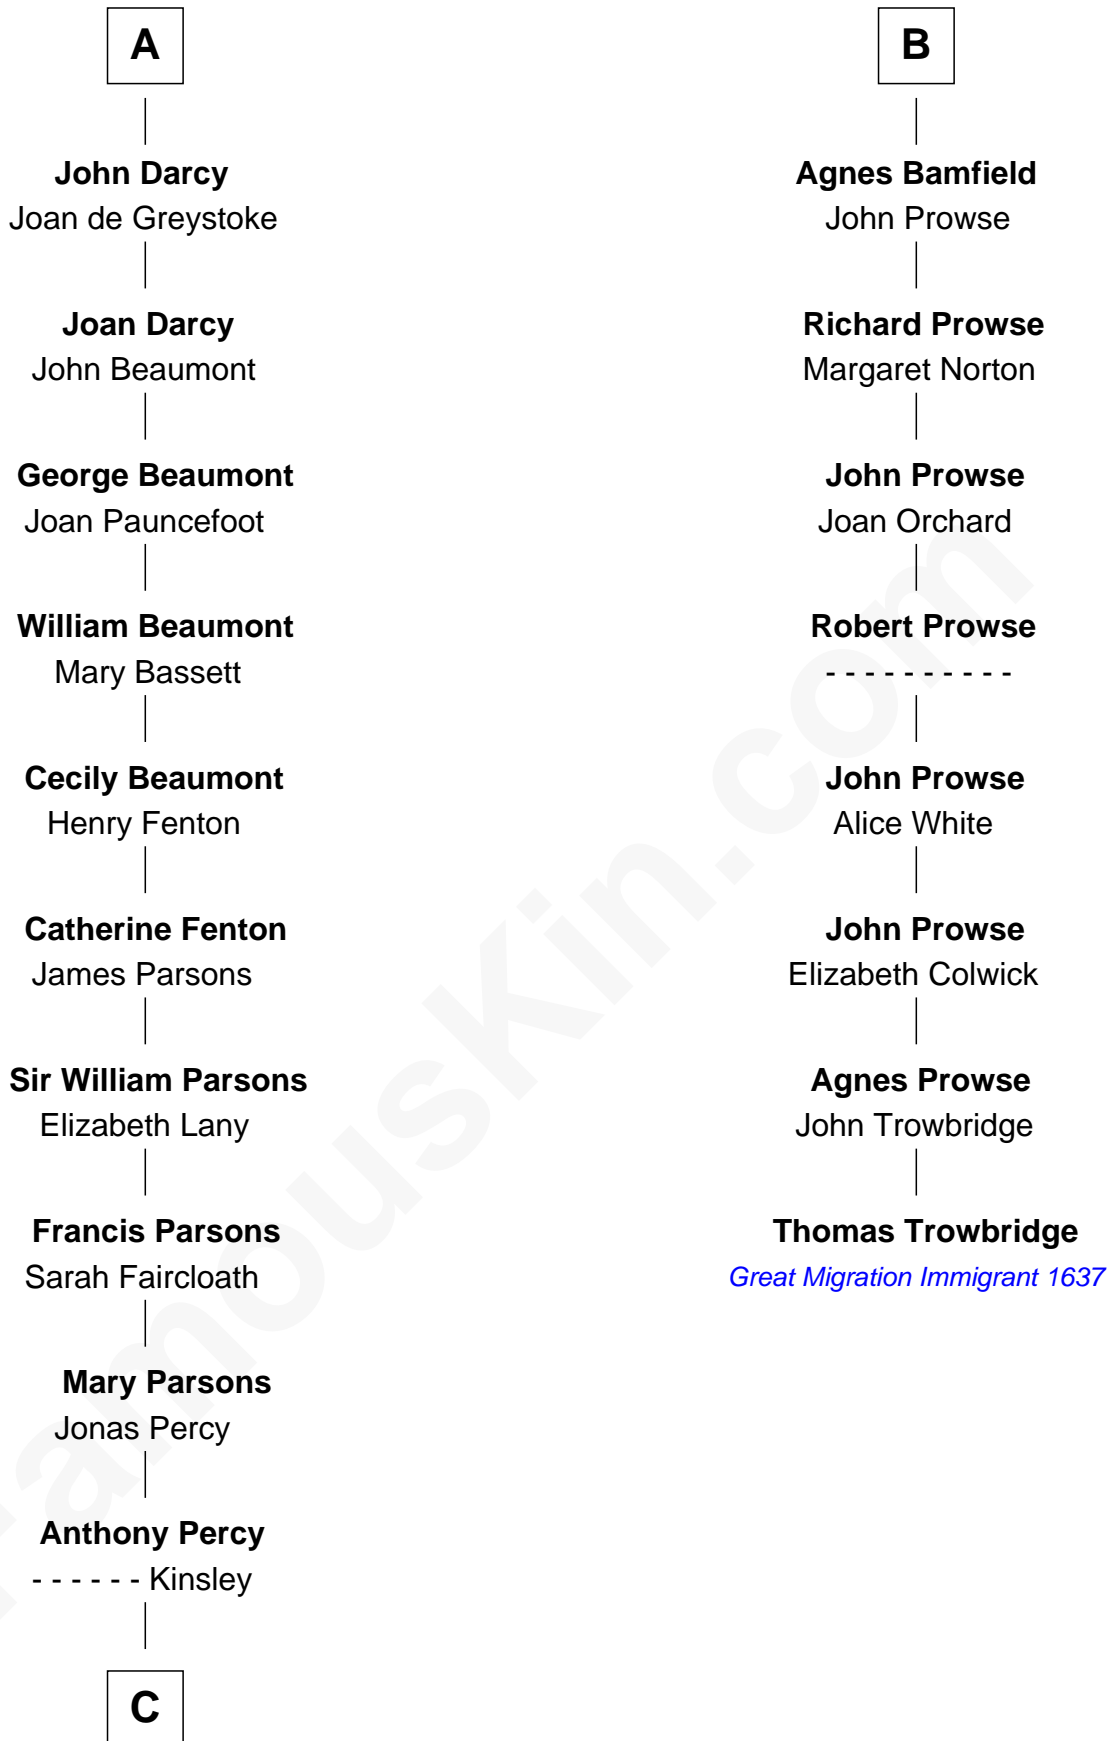

**FamousKin.com**  
**Relationship Chart of**  
**Sir Arthur Conan Doyle**  
*Author, "Sherlock Holmes"*

14th cousin 7 times removed of

**Thomas Trowbridge**  
*(c1600 - 1672/3) Great Migration Immigrant 1637*

**C**

—  
**Mary Percy**

Rev. Dr. Richard Pack

—  
**William Pack**

Catherine Scott

—  
**Catherine Pack**

William Foley

—  
**Mary Josephine Elizabeth Foley**

Charles Altamont Doyle

—  
**Sir Arthur Conan Doyle**

*Author, "Sherlock Holmes"*

FamousKin.com