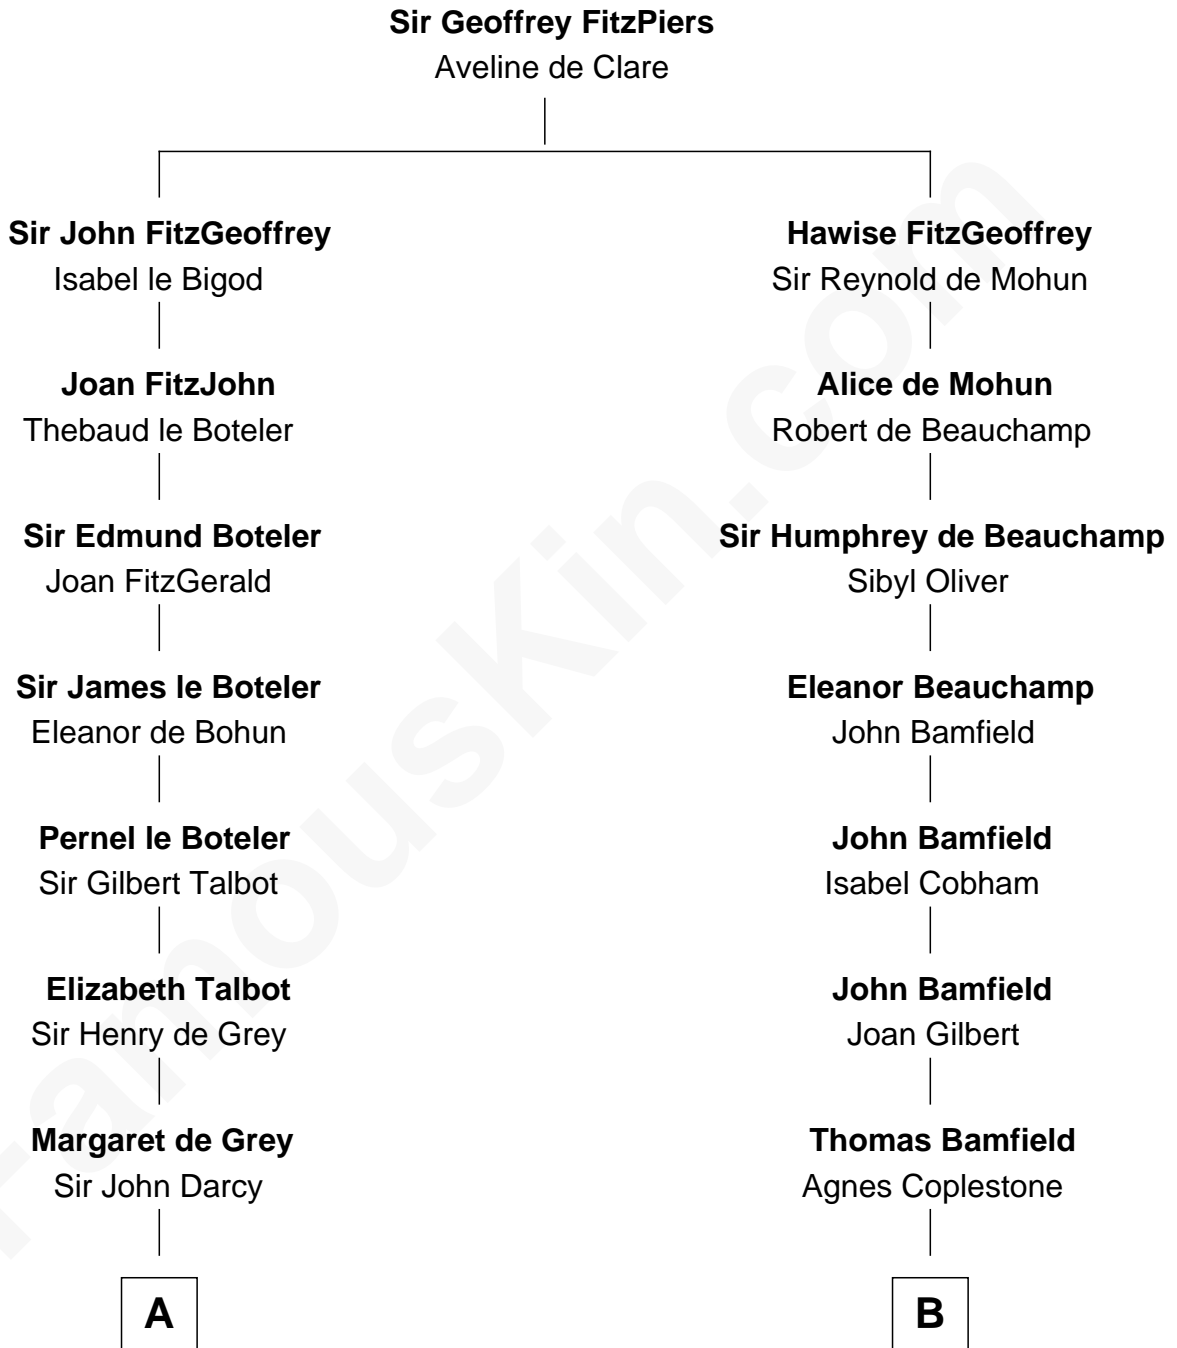

**FamousKin.com**  
**Relationship Chart of**  
**Sir Arthur Conan Doyle**  
*Author, "Sherlock Holmes"*

14th cousin 7 times removed of

**Thomas Trowbridge**  
*(c1600 - 1672/3) Great Migration Immigrant 1637*

**C**

—  
**Mary Percy**

Rev. Dr. Richard Pack

—  
**William Pack**

Catherine Scott

—  
**Catherine Pack**

William Foley

—  
**Mary Josephine Elizabeth Foley**

Charles Altamont Doyle

—  
**Sir Arthur Conan Doyle**

*Author, "Sherlock Holmes"*

FamousKin.com