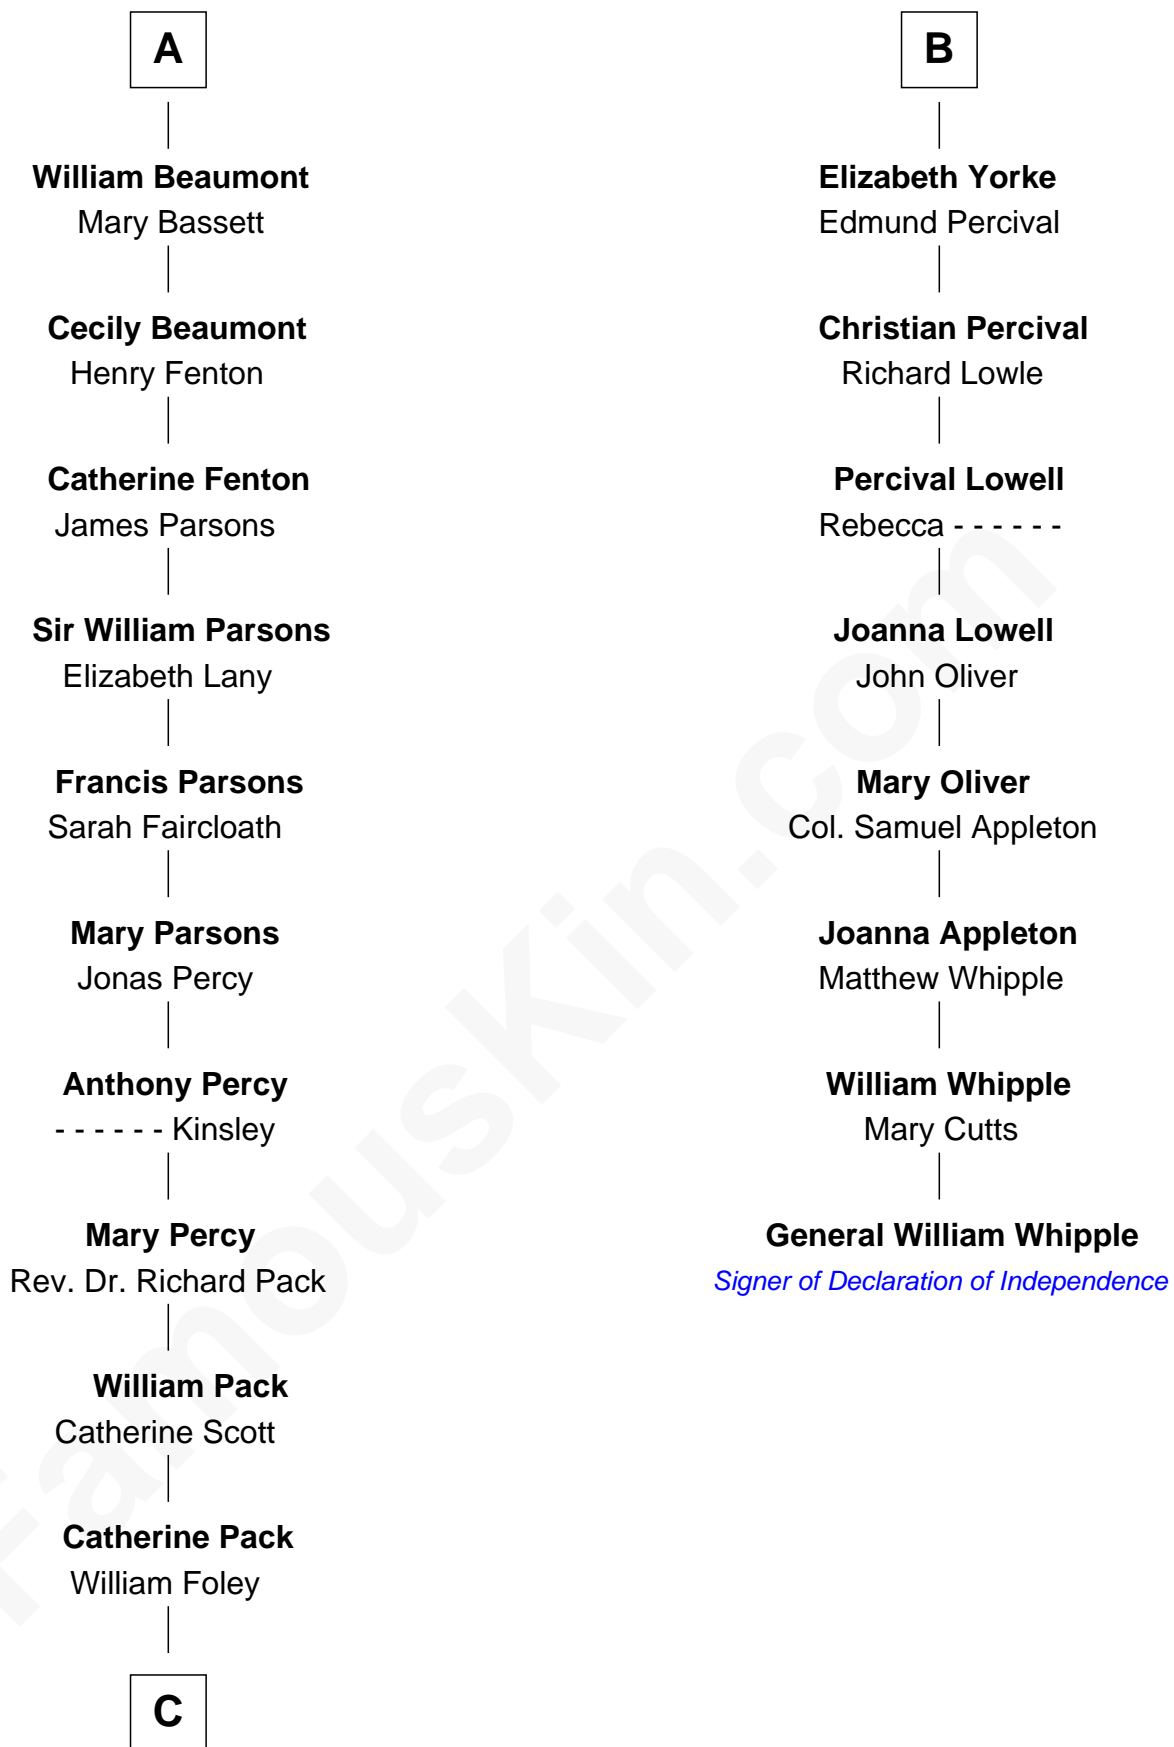

**FamousKin.com**  
**Relationship Chart of**  
**Sir Arthur Conan Doyle**  
*Author, "Sherlock Holmes"*

14th cousin 4 times removed of

**General William Whipple**  
*Signer of the Declaration of Independence*

C

—  
**Mary Josephine Elizabeth Foley**

Charles Altamont Doyle

—  
**Sir Arthur Conan Doyle**

*Author, "Sherlock Holmes"*

FamousKin.com