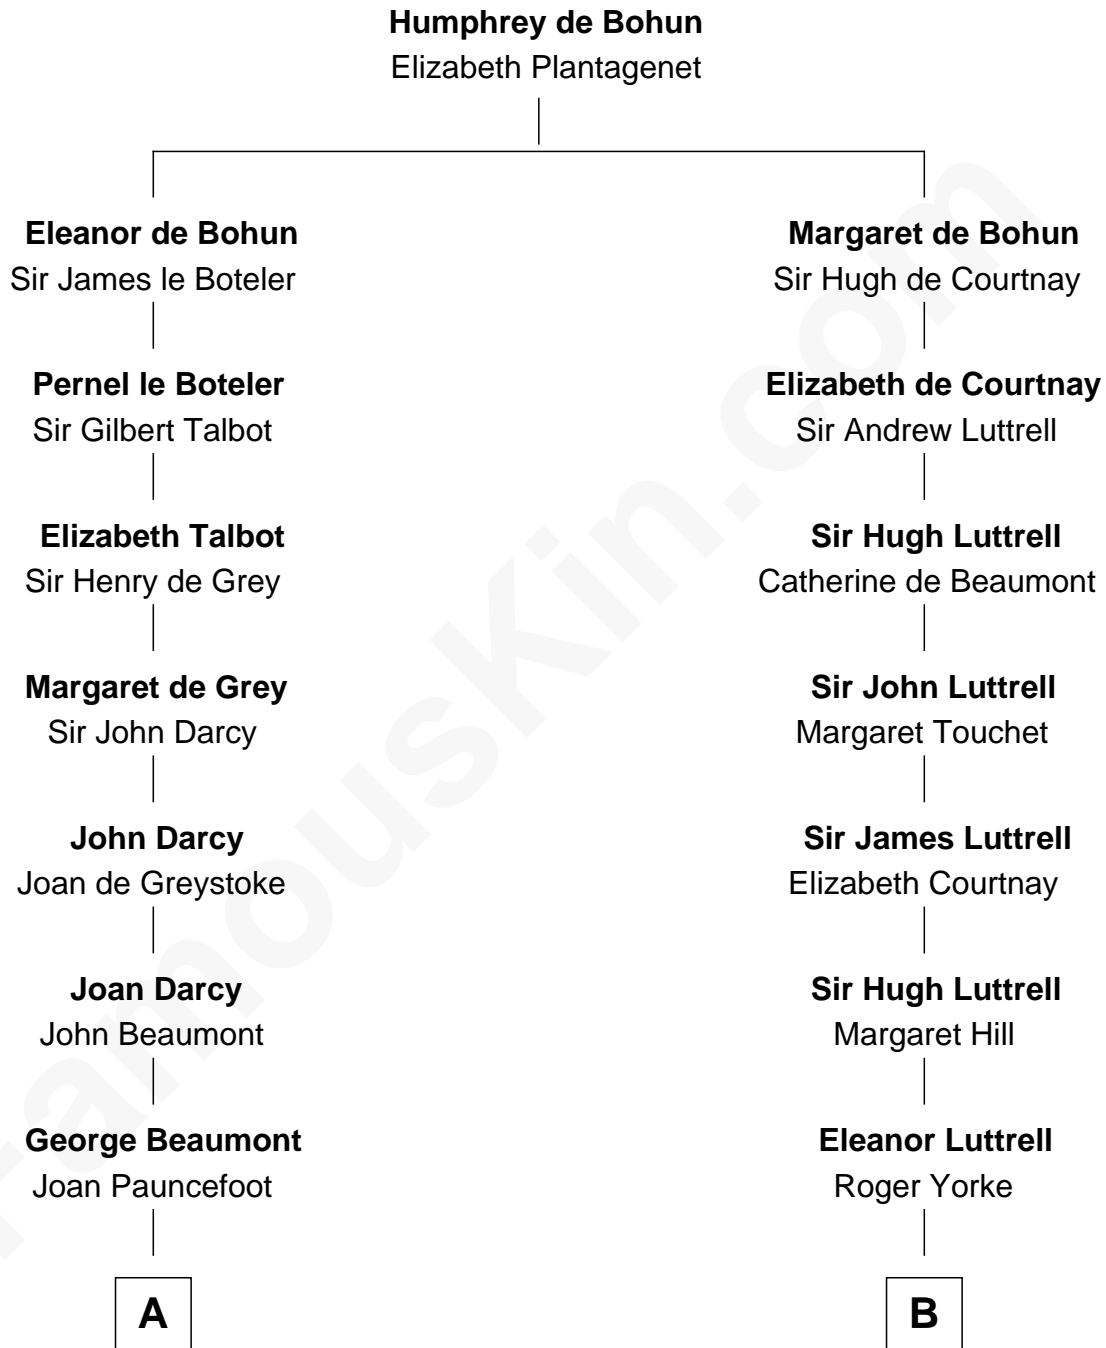

**FamousKin.com**  
**Relationship Chart of**  
**Sir Arthur Conan Doyle**  
*Author, "Sherlock Holmes"*

14th cousin 4 times removed of

**General William Whipple**  
*Signer of the Declaration of Independence*

C

—  
**Mary Josephine Elizabeth Foley**

Charles Altamont Doyle

—  
**Sir Arthur Conan Doyle**

*Author, "Sherlock Holmes"*

FamousKin.com