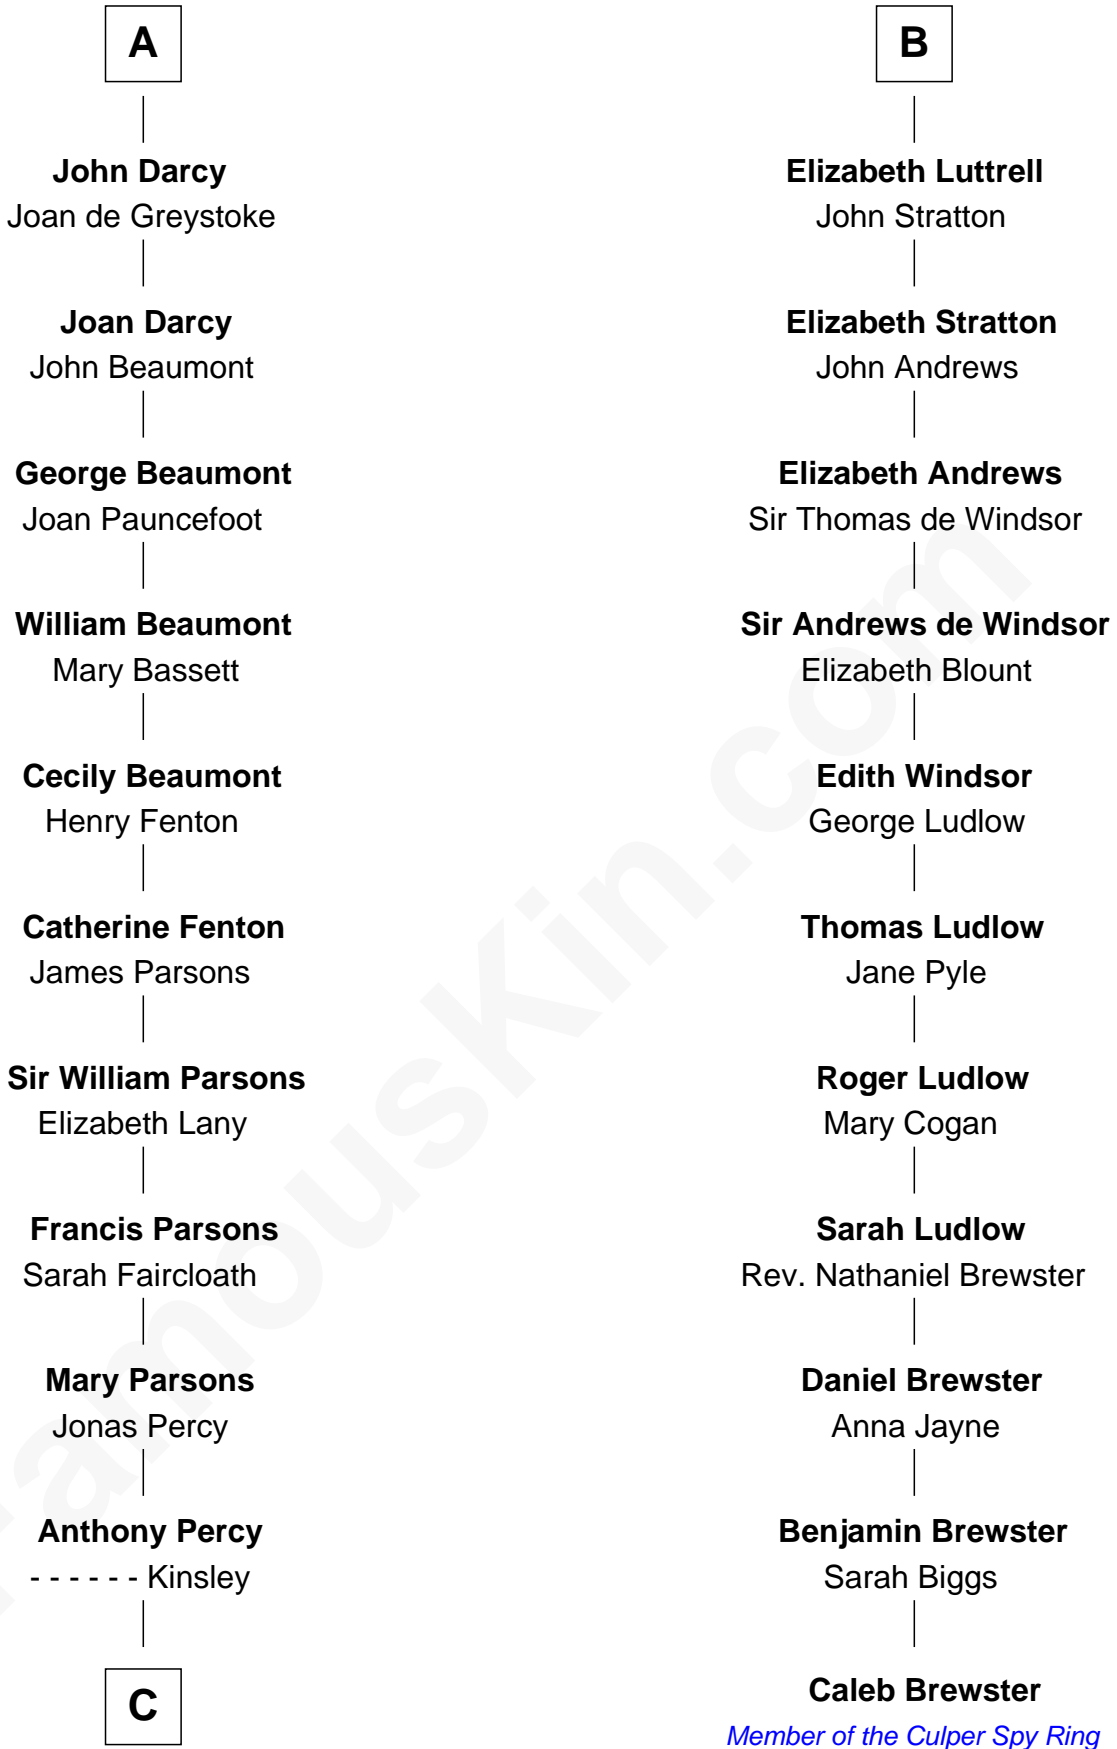

FamousKin.com
Relationship Chart of
Sir Arthur Conan Doyle
Author, "Sherlock Holmes"

17th cousin 4 times removed of

Caleb Brewster

Member of the Culper Spy Ring during the American Revolution

C

—
Mary Percy

Rev. Dr. Richard Pack

—
William Pack

Catherine Scott

—
Catherine Pack

William Foley

—
Mary Josephine Elizabeth Foley

Charles Altamont Doyle

—
Sir Arthur Conan Doyle

Author, "Sherlock Holmes"

FamousKin.com