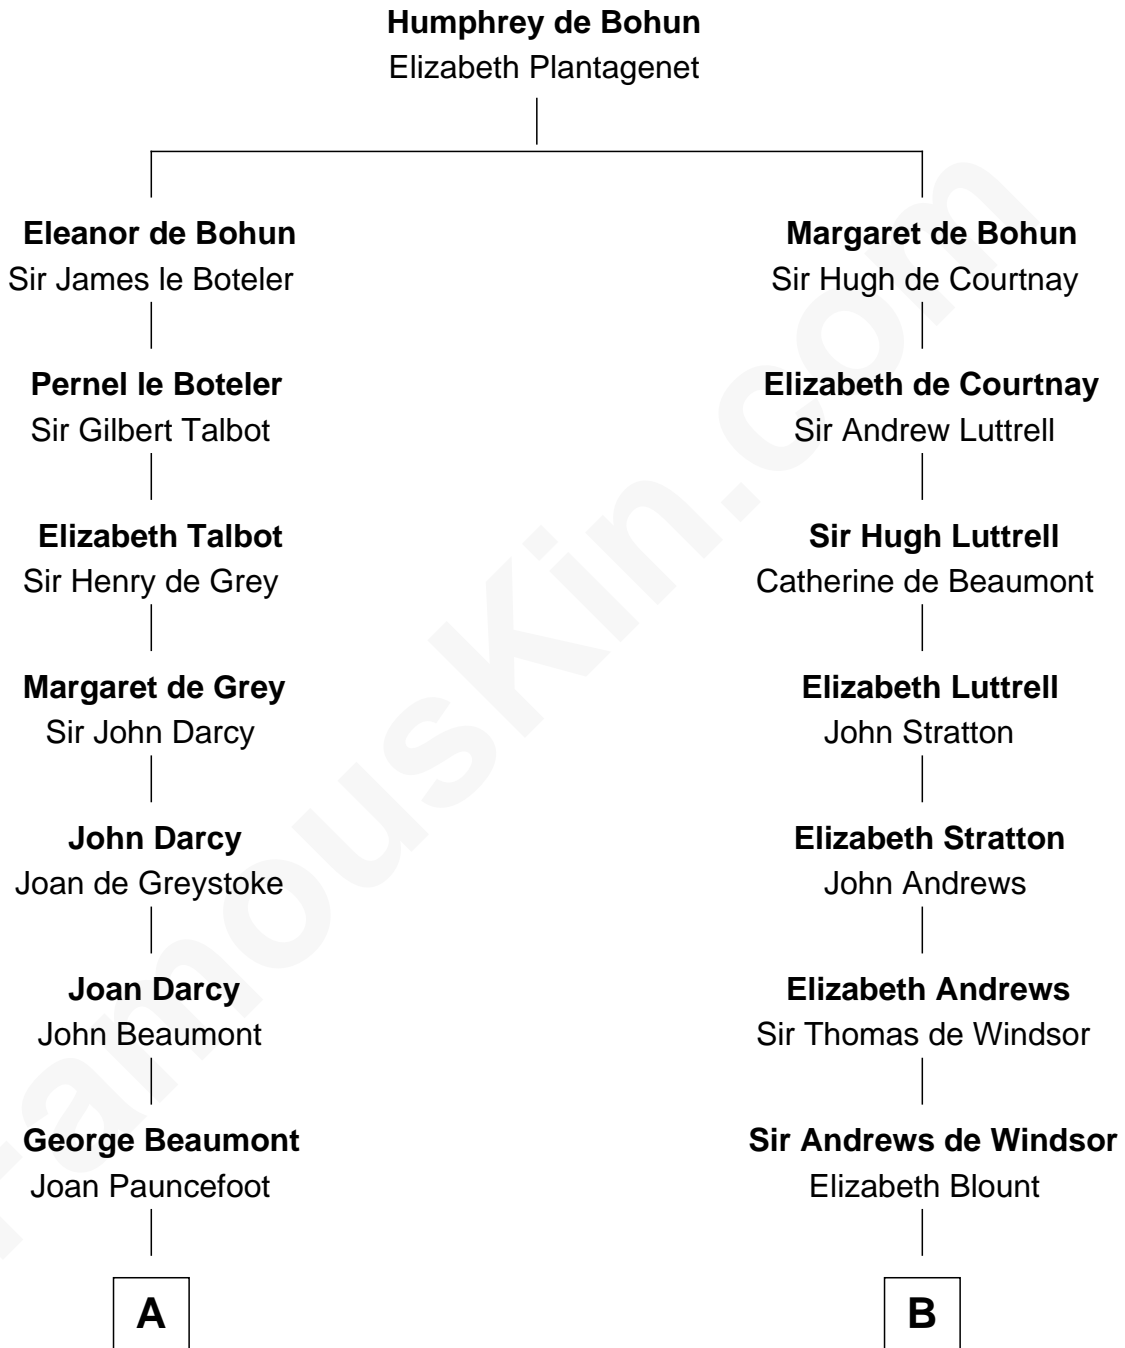

**FamousKin.com**  
**Relationship Chart of**  
**Sir Arthur Conan Doyle**  
*Author, "Sherlock Holmes"*

13th cousin 5 times removed of

**Caleb Brewster**

*Member of the Culper Spy Ring during the American Revolution*

C

|  
**Mary Josephine Elizabeth Foley**

Charles Altamont Doyle

|  
**Sir Arthur Conan Doyle**

*Author, "Sherlock Holmes"*

FamousKin.com