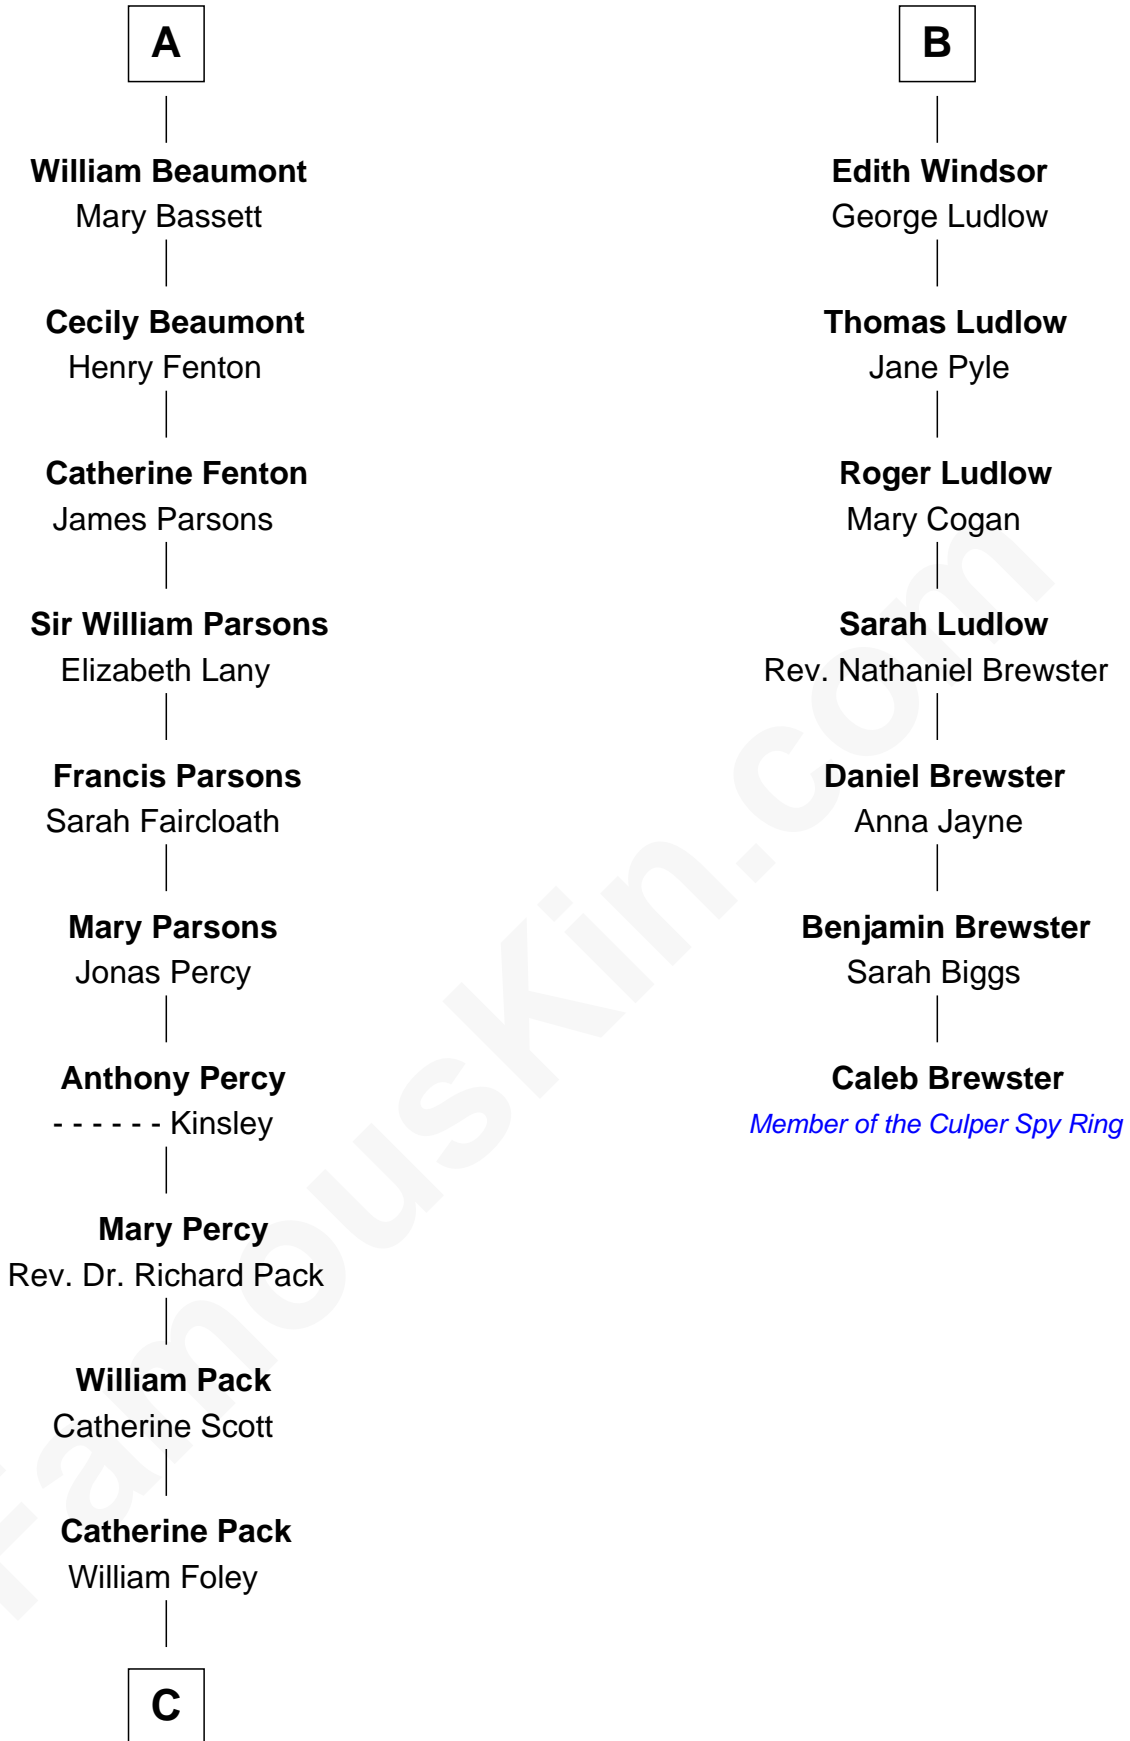

**FamousKin.com**  
**Relationship Chart of**  
**Sir Arthur Conan Doyle**  
*Author, "Sherlock Holmes"*

13th cousin 5 times removed of

**Caleb Brewster**

*Member of the Culper Spy Ring during the American Revolution*

C

|  
**Mary Josephine Elizabeth Foley**

Charles Altamont Doyle

|  
**Sir Arthur Conan Doyle**

*Author, "Sherlock Holmes"*

FamousKin.com