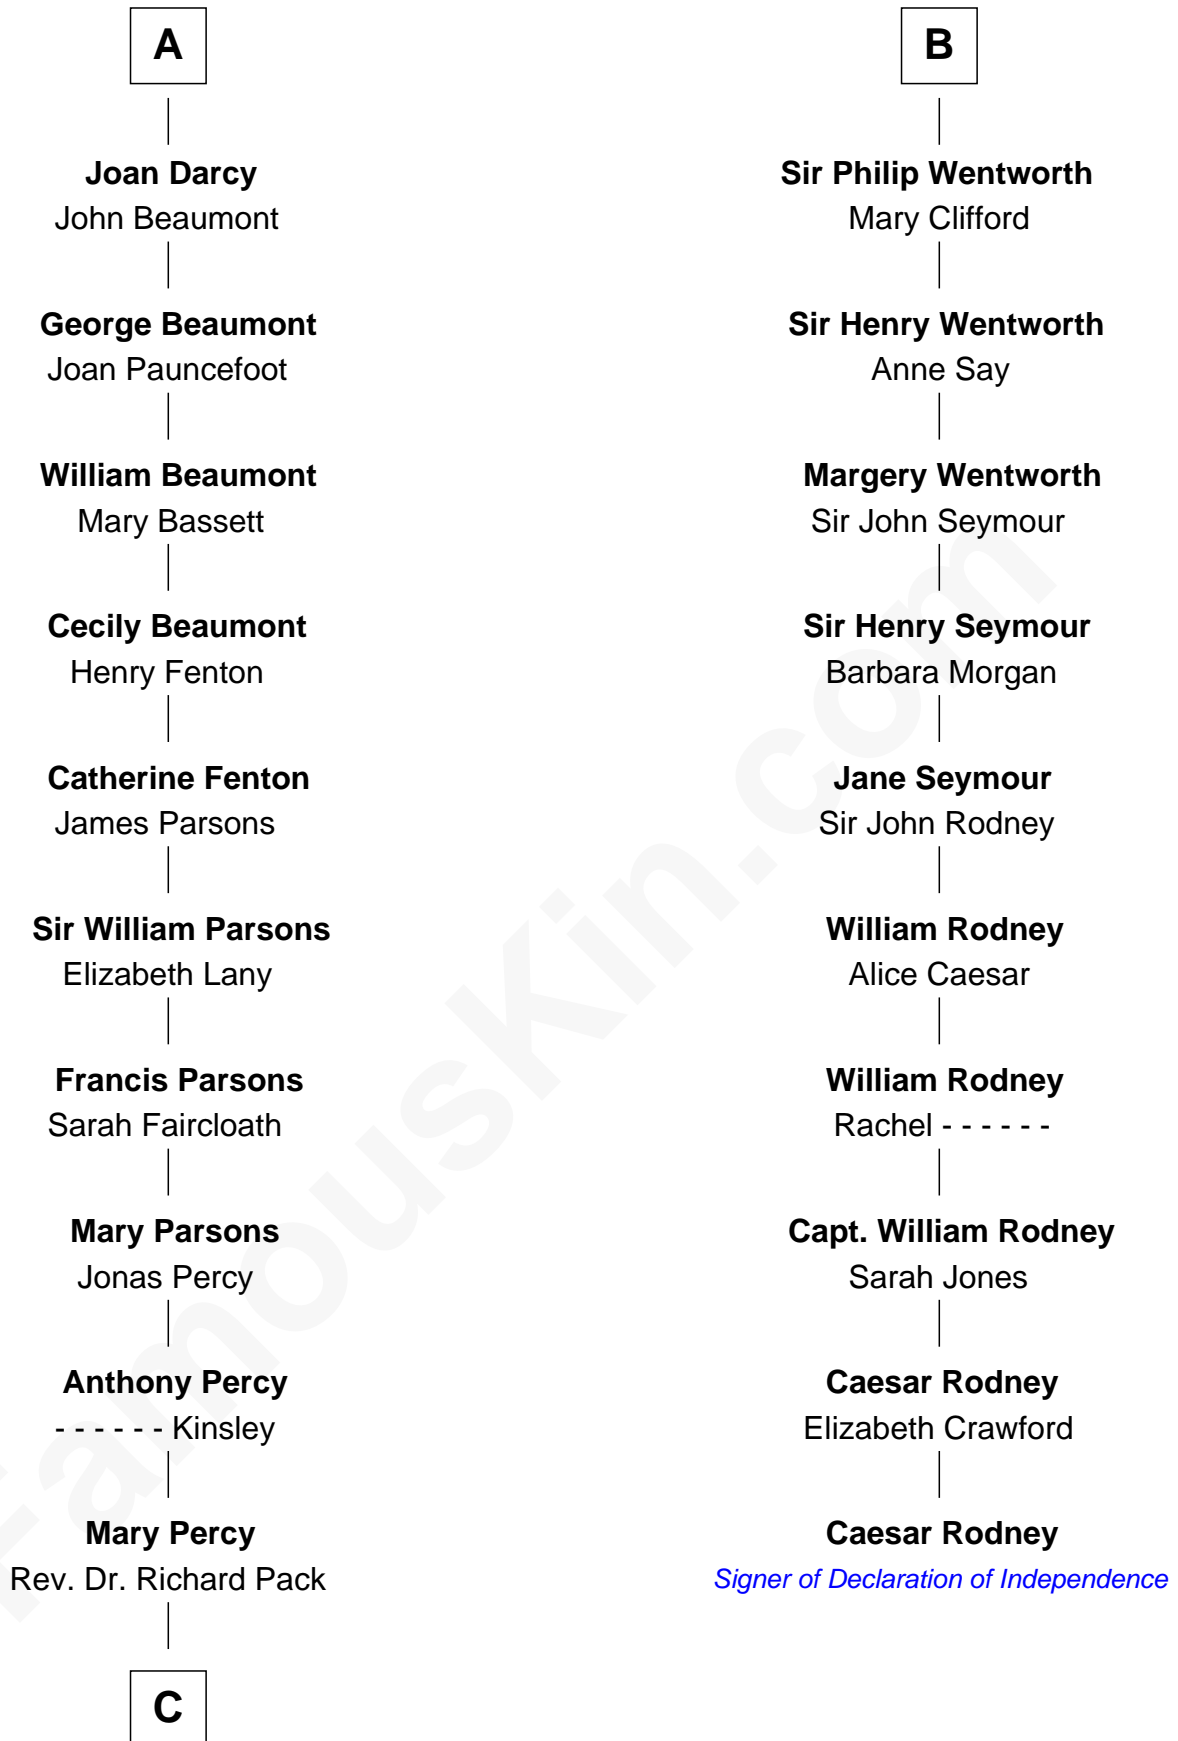

FamousKin.com
Relationship Chart of
Sir Arthur Conan Doyle
Author, "Sherlock Holmes"

16th cousin 4 times removed of

Caesar Rodney
Signer of the Declaration of Independence

C

—
William Pack
Catherine Scott

—
Catherine Pack
William Foley

—
Mary Josephine Elizabeth Foley
Charles Altamont Doyle

—
Sir Arthur Conan Doyle
Author, "Sherlock Holmes"