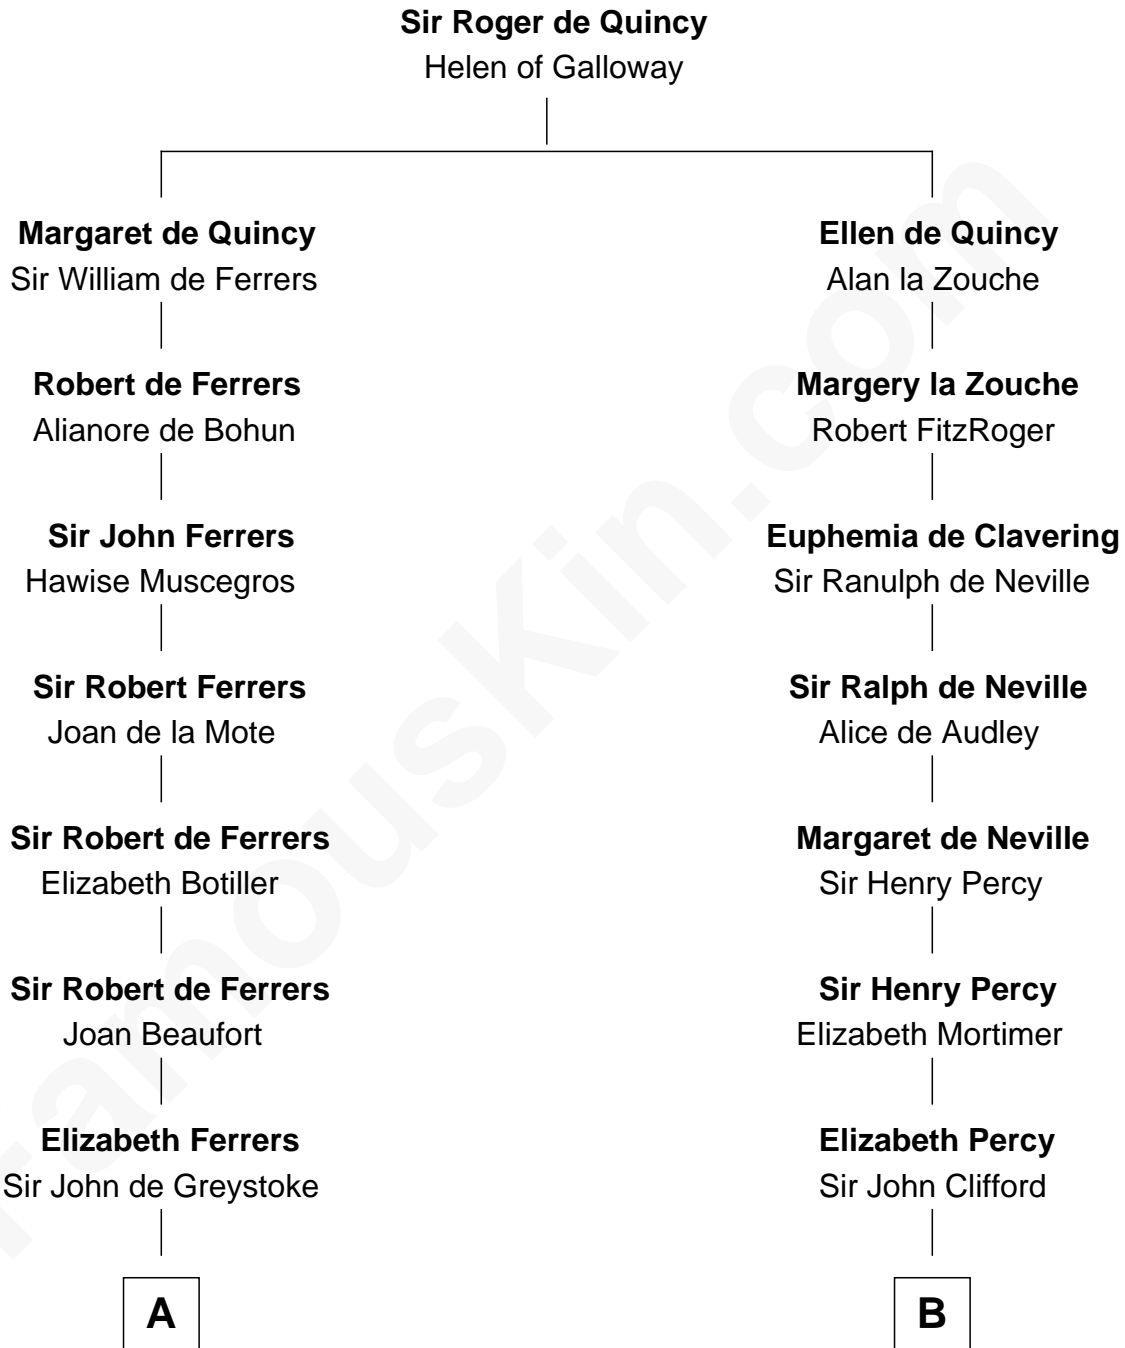

FamousKin.com
Relationship Chart of
Sir Arthur Conan Doyle
Author, "Sherlock Holmes"

16th cousin 5 times removed of

Caesar Rodney
Signer of the Declaration of Independence

C

—
Mary Percy

Rev. Dr. Richard Pack

—
William Pack

Catherine Scott

—
Catherine Pack

William Foley

—
Mary Josephine Elizabeth Foley

Charles Altamont Doyle

—
Sir Arthur Conan Doyle

Author, "Sherlock Holmes"