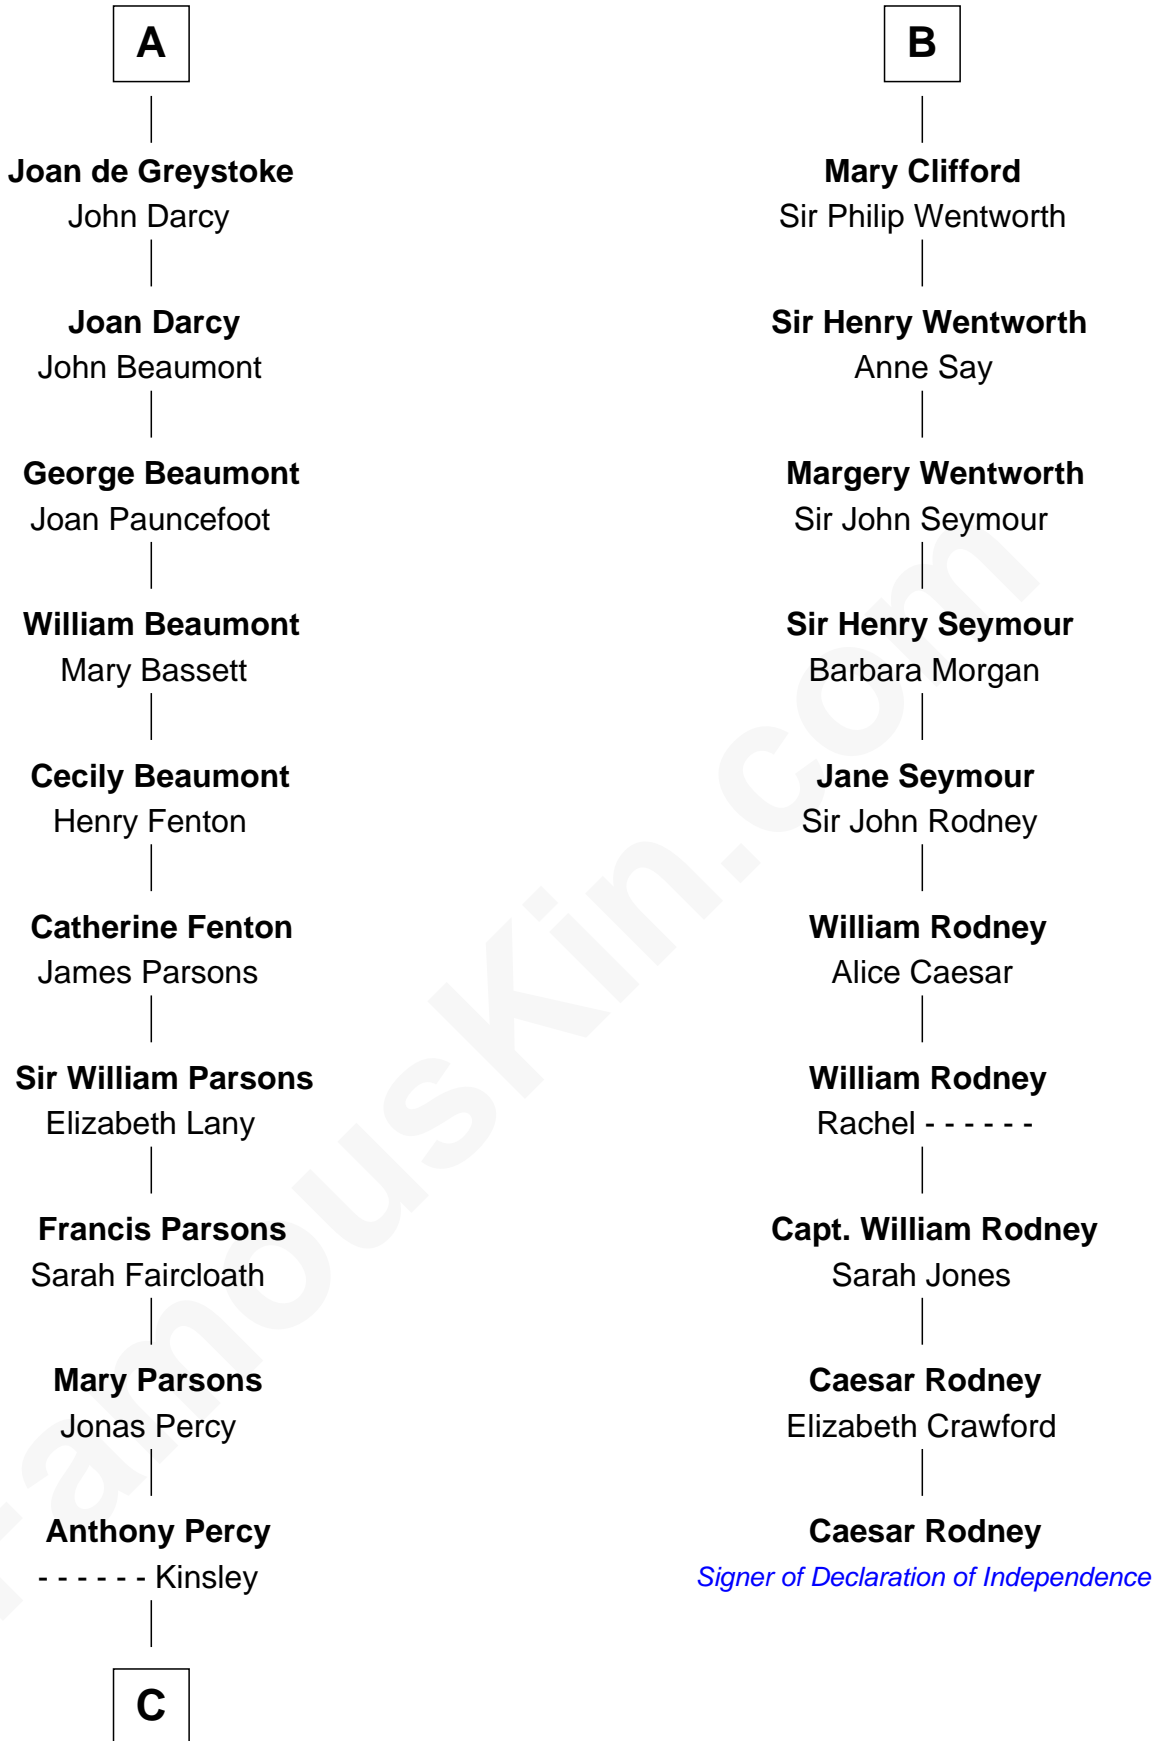

FamousKin.com
Relationship Chart of
Sir Arthur Conan Doyle
Author, "Sherlock Holmes"

16th cousin 5 times removed of

Caesar Rodney
Signer of the Declaration of Independence

C

—
Mary Percy

Rev. Dr. Richard Pack

—
William Pack

Catherine Scott

—
Catherine Pack

William Foley

—
Mary Josephine Elizabeth Foley

Charles Altamont Doyle

—
Sir Arthur Conan Doyle

Author, "Sherlock Holmes"