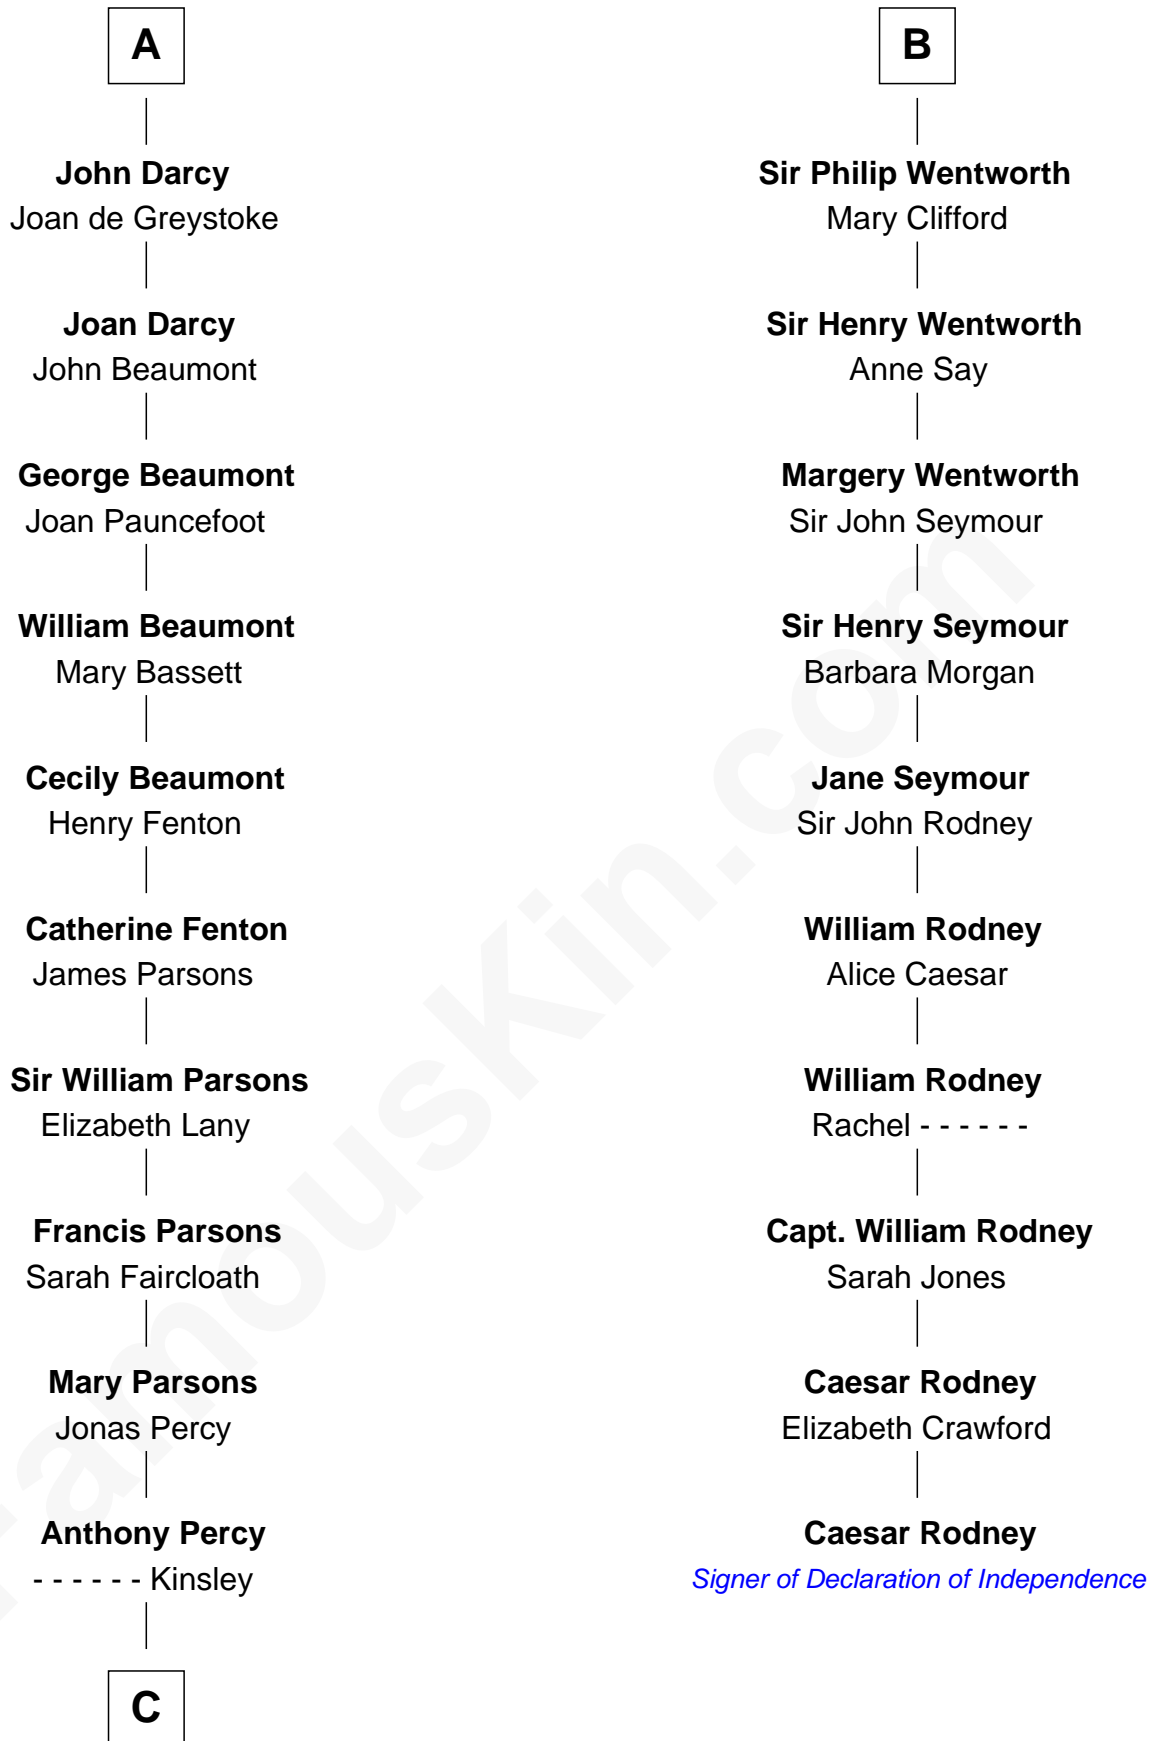

**FamousKin.com**  
**Relationship Chart of**  
**Sir Arthur Conan Doyle**  
*Author, "Sherlock Holmes"*

16th cousin 5 times removed of

**Caesar Rodney**  
*Signer of the Declaration of Independence*

**C**

—  
**Mary Percy**

Rev. Dr. Richard Pack

—  
**William Pack**

Catherine Scott

—  
**Catherine Pack**

William Foley

—  
**Mary Josephine Elizabeth Foley**

Charles Altamont Doyle

—  
**Sir Arthur Conan Doyle**

*Author, "Sherlock Holmes"*