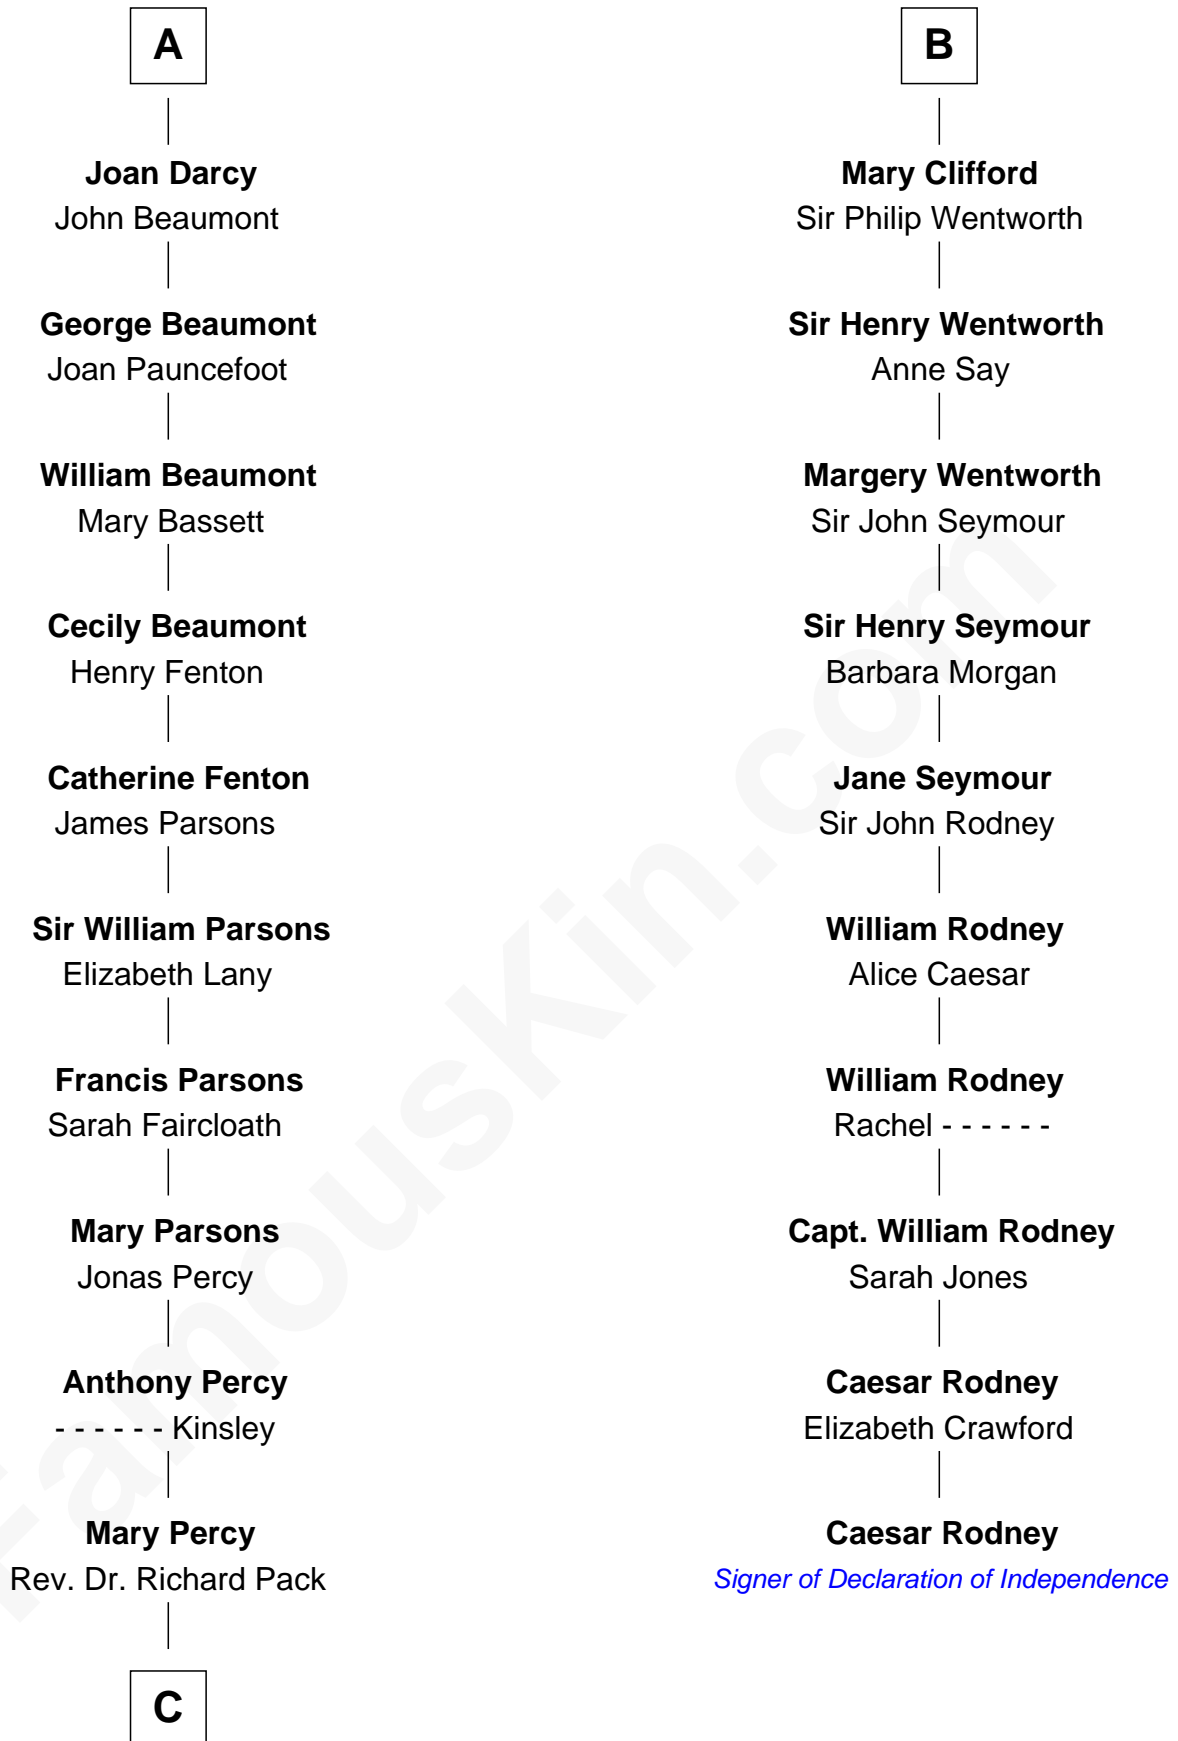

FamousKin.com
Relationship Chart of
Sir Arthur Conan Doyle
Author, "Sherlock Holmes"

16th cousin 4 times removed of

Caesar Rodney

Signer of the Declaration of Independence

C

—
William Pack
Catherine Scott

—
Catherine Pack
William Foley

—
Mary Josephine Elizabeth Foley
Charles Altamont Doyle

—
Sir Arthur Conan Doyle
Author, "Sherlock Holmes"

FamousKin.com