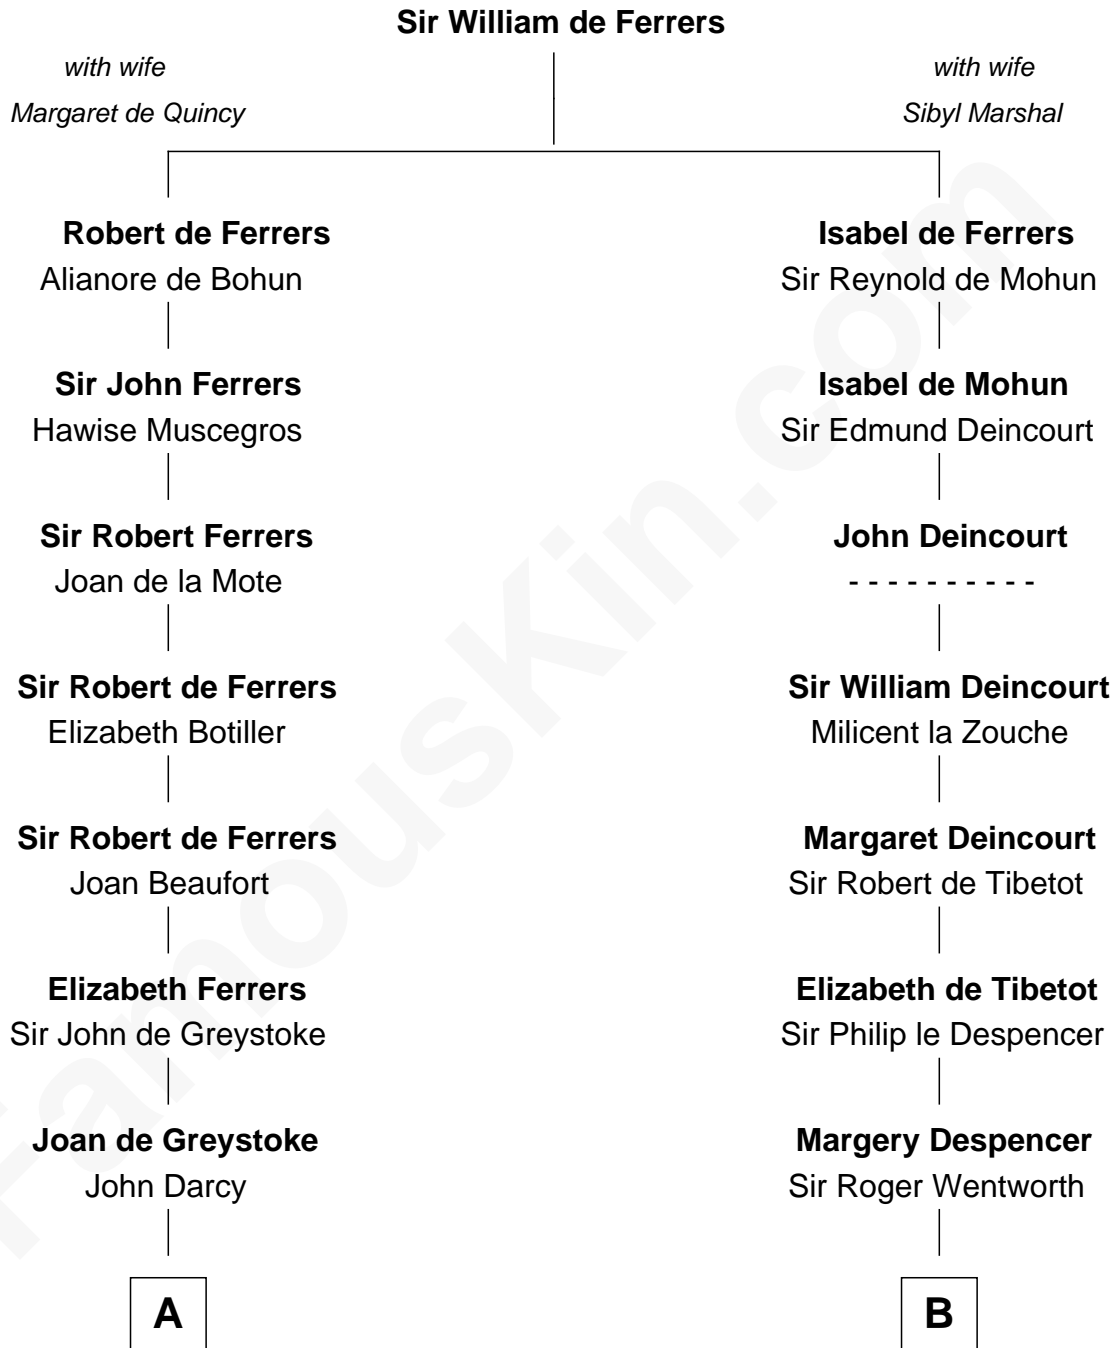

**FamousKin.com**  
**Relationship Chart of**  
**Sir Arthur Conan Doyle**  
*Author, "Sherlock Holmes"*

16th cousin 4 times removed of

**Caesar Rodney**  
*Signer of the Declaration of Independence*

**C**

—  
**William Pack**  
Catherine Scott

—  
**Catherine Pack**  
William Foley

—  
**Mary Josephine Elizabeth Foley**  
Charles Altamont Doyle

—  
**Sir Arthur Conan Doyle**  
*Author, "Sherlock Holmes"*