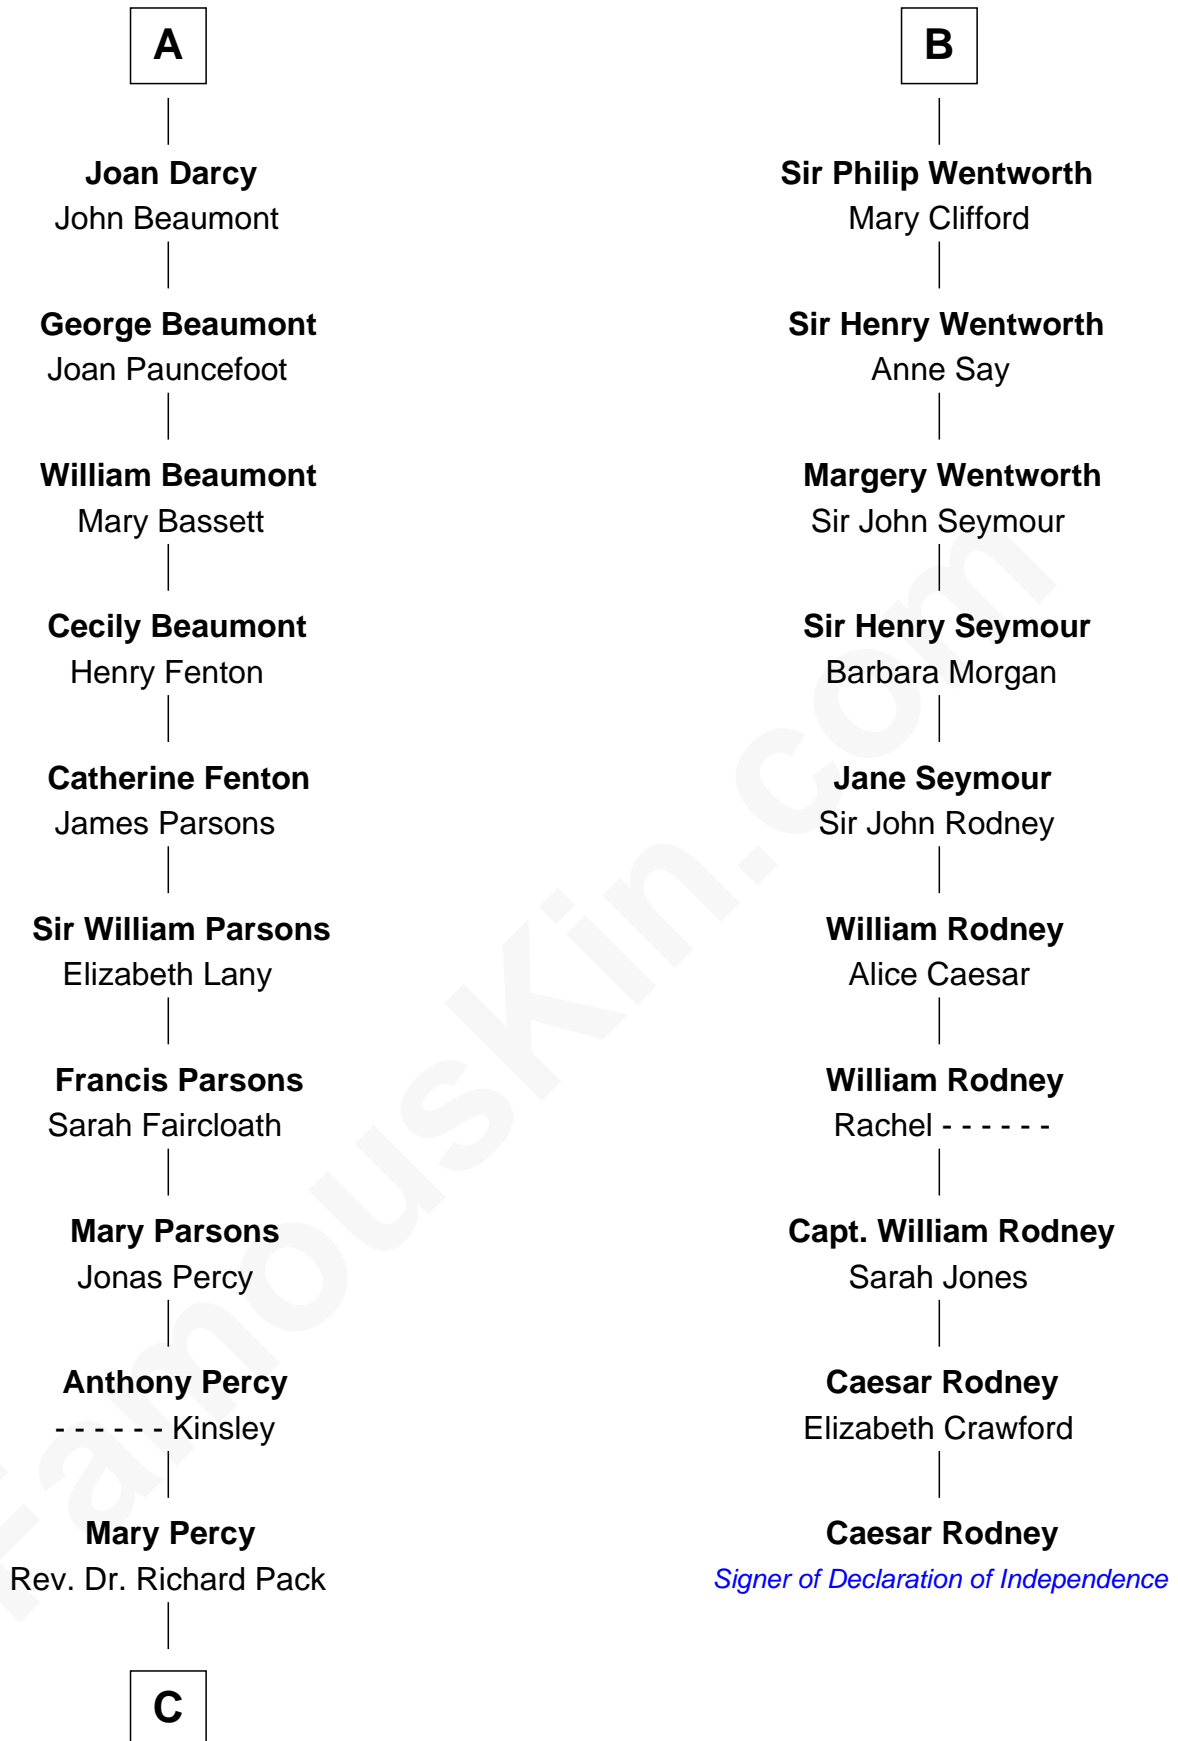

**FamousKin.com**  
**Relationship Chart of**  
**Sir Arthur Conan Doyle**  
*Author, "Sherlock Holmes"*

16th cousin 4 times removed of

**Caesar Rodney**  
*Signer of the Declaration of Independence*

**C**

—  
**William Pack**  
Catherine Scott

—  
**Catherine Pack**  
William Foley

—  
**Mary Josephine Elizabeth Foley**  
Charles Altamont Doyle

—  
**Sir Arthur Conan Doyle**  
*Author, "Sherlock Holmes"*