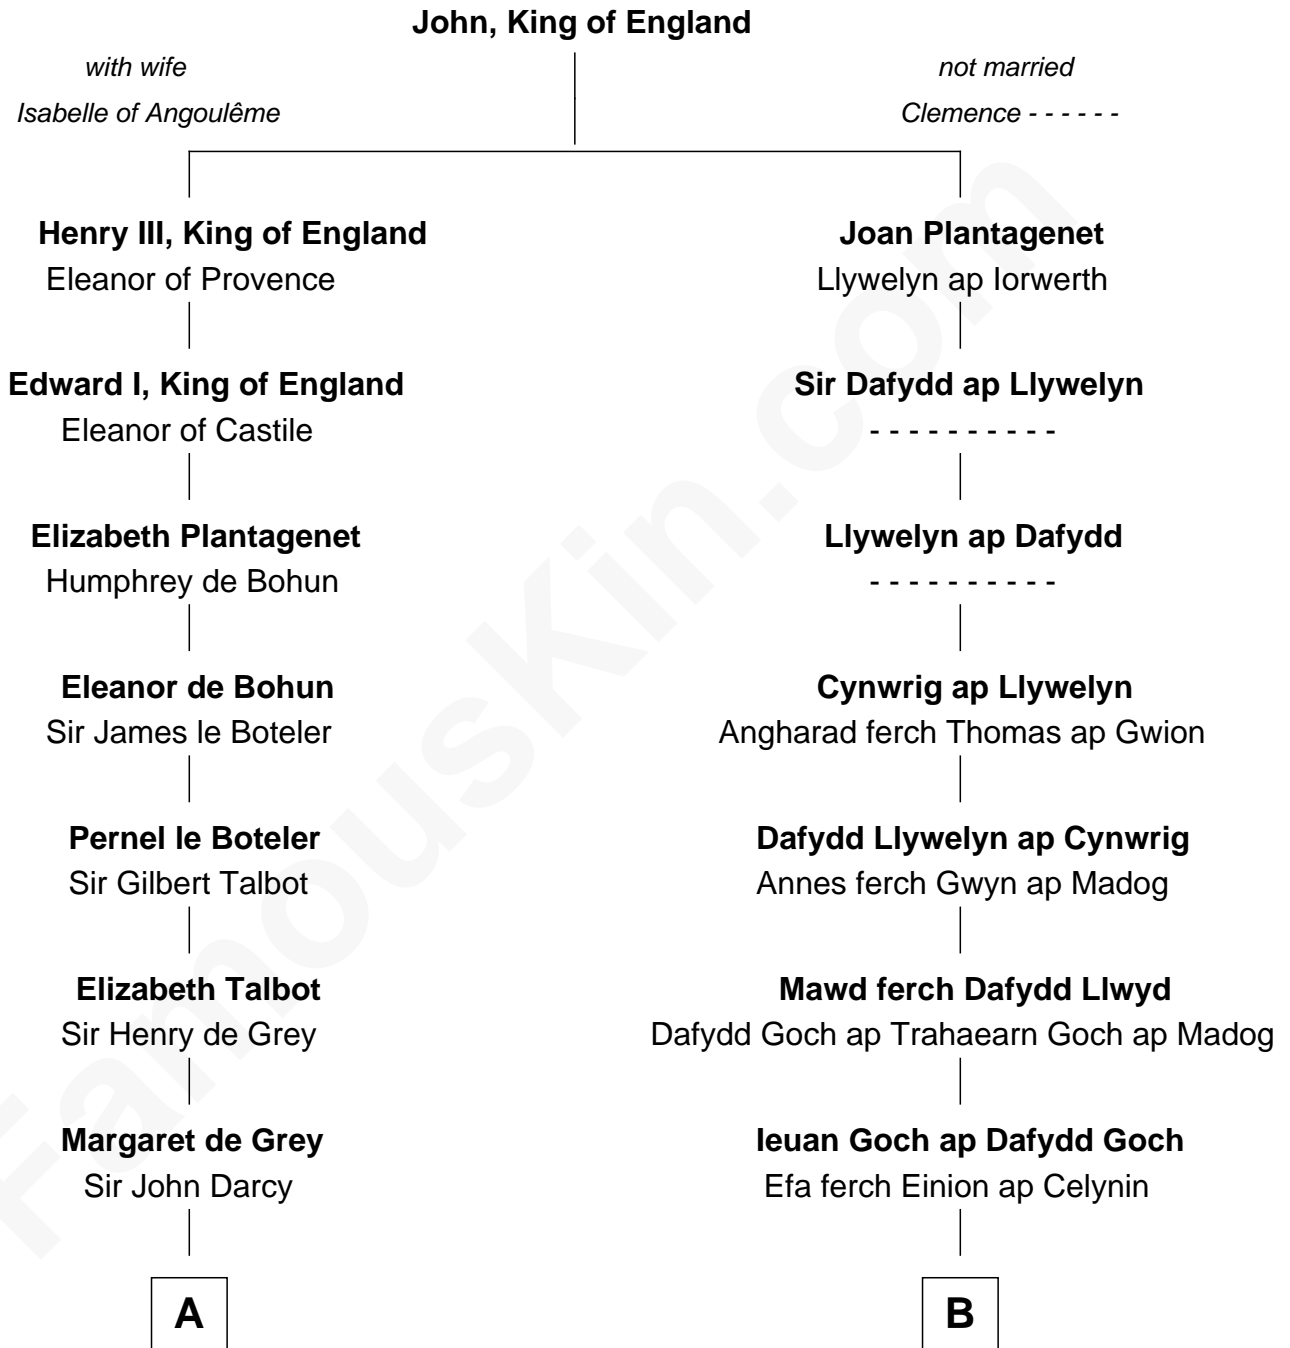

**FamousKin.com**  
**Relationship Chart of**  
**Sir Arthur Conan Doyle**  
*Author, "Sherlock Holmes"*

17th cousin 4 times removed of

**Elihu Yale**

*Benefactor and Namesake of Yale College*

**C**

—  
**Mary Percy**

Rev. Dr. Richard Pack

—  
**William Pack**

Catherine Scott

—  
**Catherine Pack**

William Foley

—  
**Mary Josephine Elizabeth Foley**

Charles Altamont Doyle

—  
**Sir Arthur Conan Doyle**

*Author, "Sherlock Holmes"*

FamousKin.com