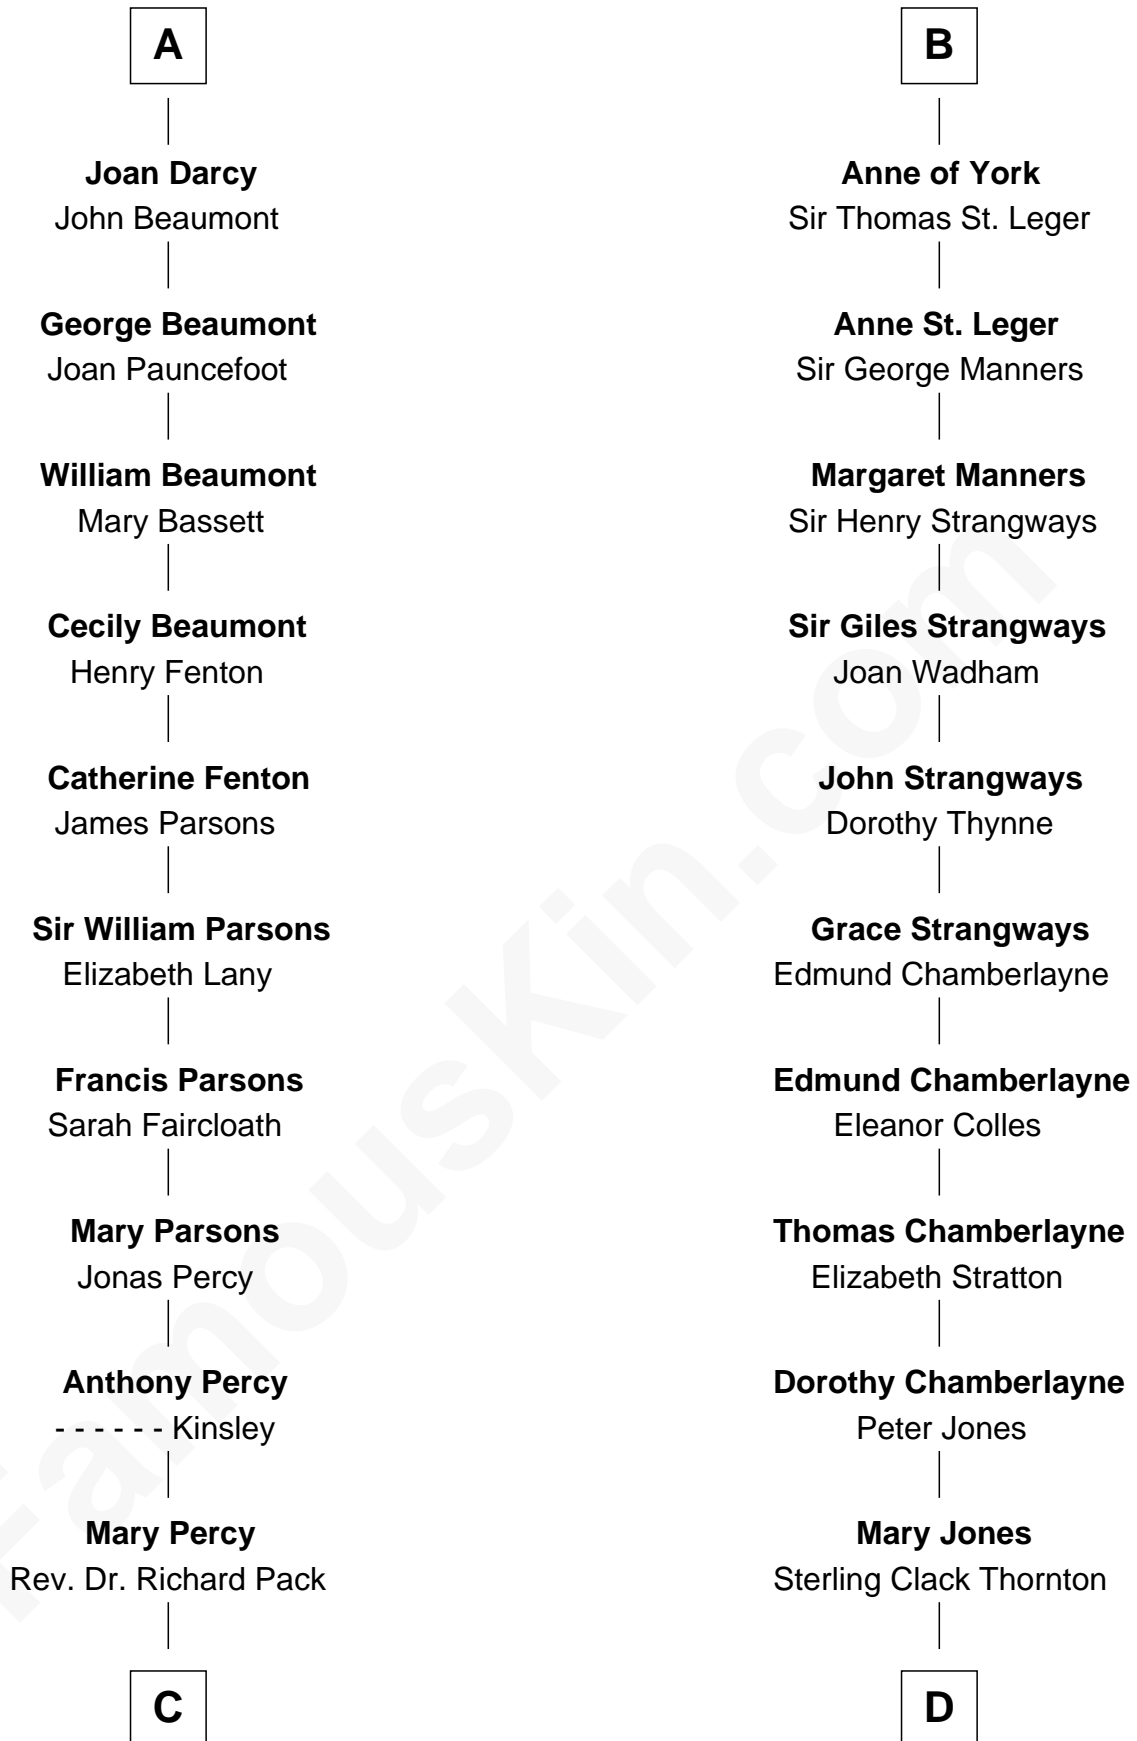

FamousKin.com
Relationship Chart of
Sir Arthur Conan Doyle
Author, "Sherlock Holmes"

20th cousin 1 time removed of
Steve McQueen
Movie Actor

Sir William Longespee
 Ela of Salisbury

C

William Pack
Catherine Scott

Catherine Pack
William Foley

Mary Josephine Elizabeth Foley
Charles Altamont Doyle

Sir Arthur Conan Doyle
Author, "Sherlock Holmes"

D

Harriet Susan Thornton
Alexander Bridgland

Martha A. Bridgland
Daniel T. Culbertson