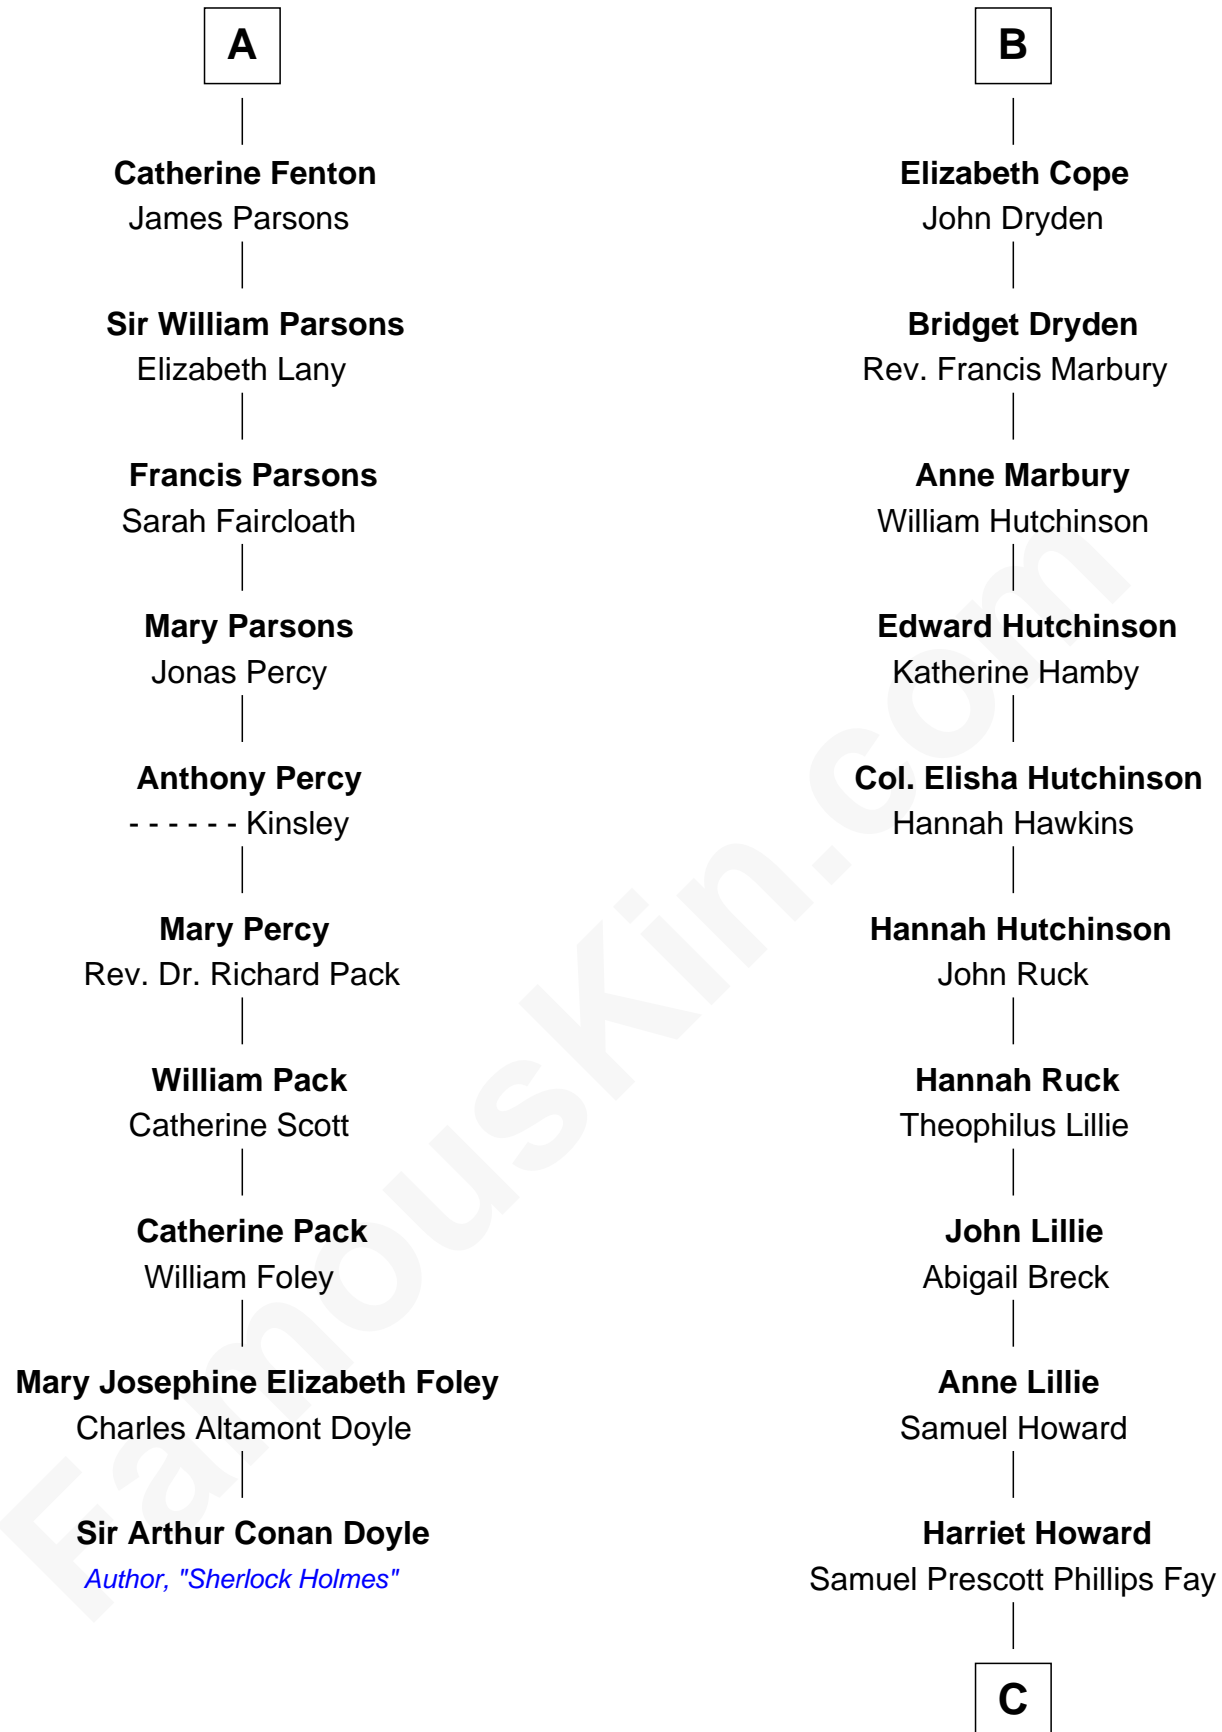

FamousKin.com
Relationship Chart of
Sir Arthur Conan Doyle
Author, "Sherlock Holmes"

16th cousin 5 times removed of

George H. W. Bush
41st U.S. President

Sir Gilbert Talbot
Pernel le Boteler

C

Samuel Howard Fay
Susan Montfort Shellman

Harriet Eleanor Fay
Rev. James Smith Bush

Samuel Prescott Bush
Flora Sheldon

Prescott Sheldon Bush
Dorothy Wear Walker

George H. W. Bush
41st U.S. President