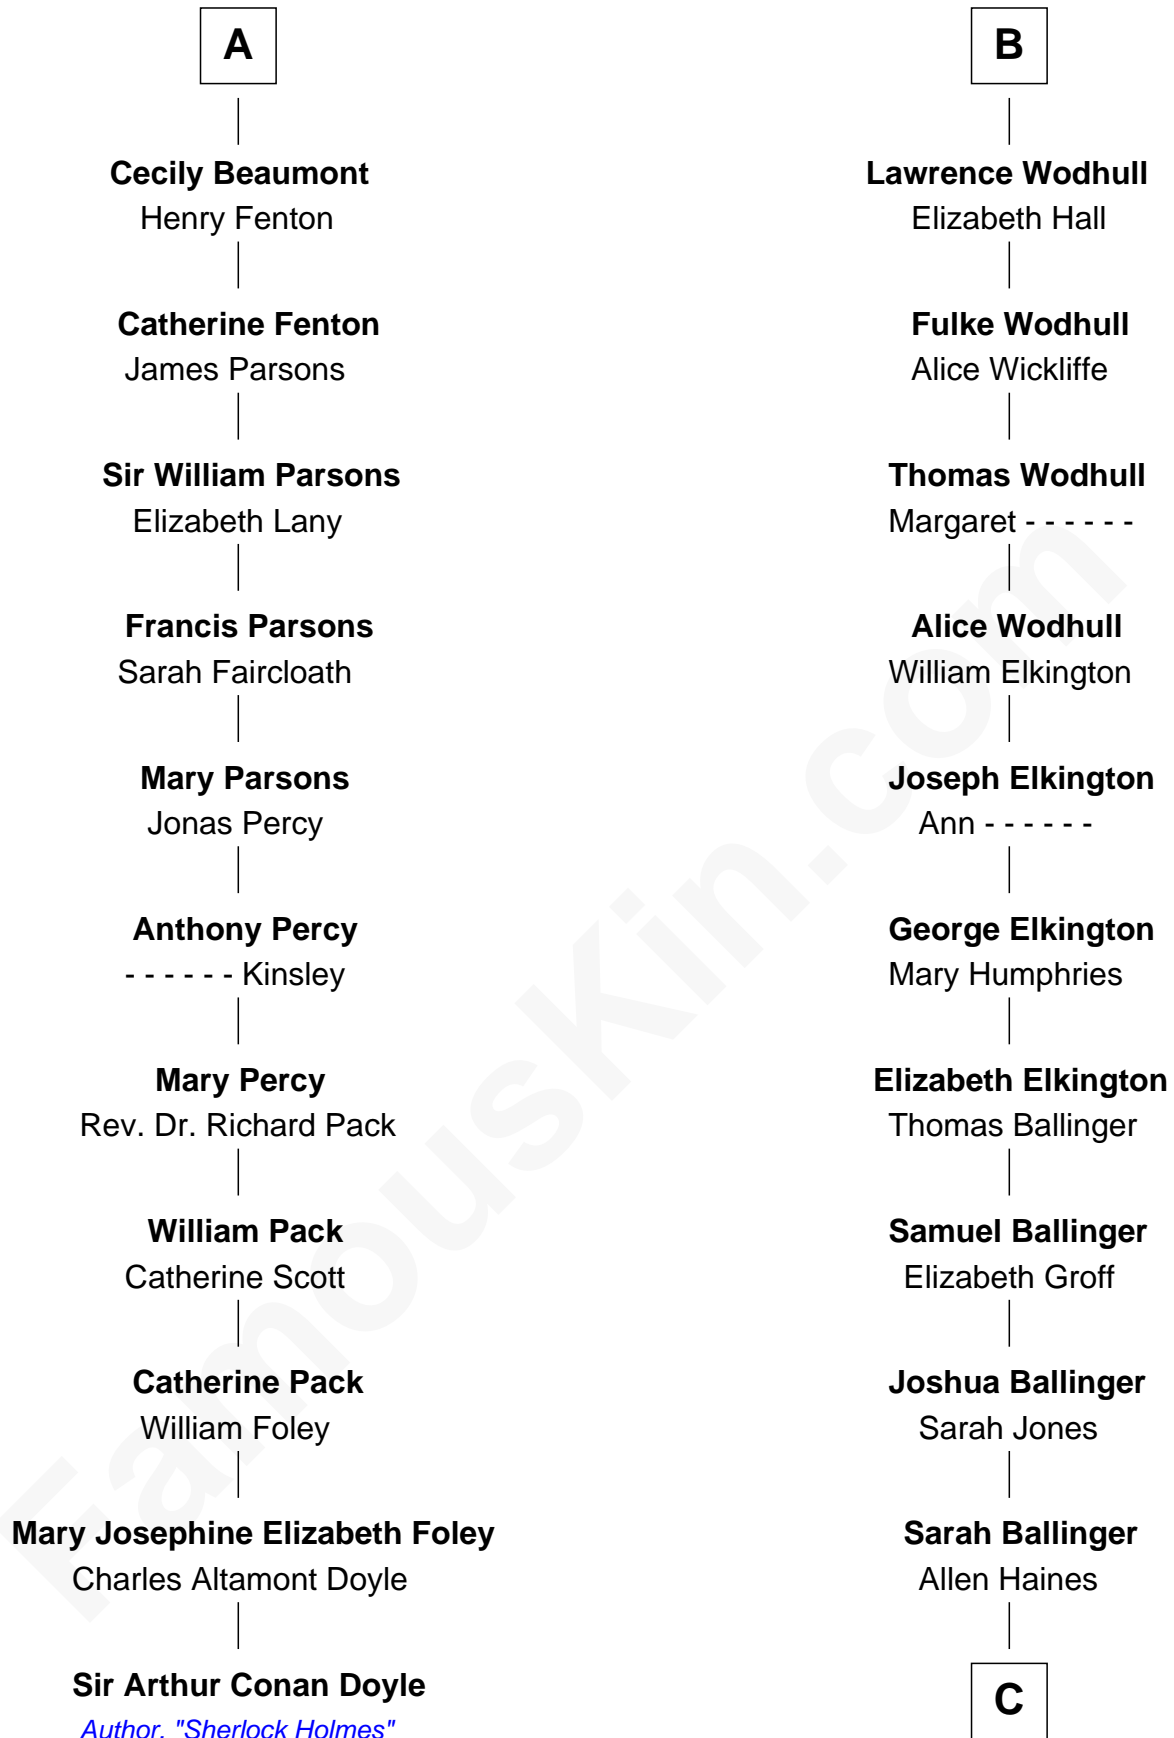

FamousKin.com
Relationship Chart of
Sir Arthur Conan Doyle
Author, "Sherlock Holmes"

17th cousin 4 times removed of

Barbara (Pierce) Bush
First Lady of President George H.W. Bush

C

Jonathan Haines

Mary Jane Sprague

Sarah Haines

Jacob Marion Flickinger

Lulu Dell Flickinger

James Edgar Robinson

Pauline Robinson

Marvin Pierce

Barbara (Pierce) Bush

First Lady of George H.W. Bush