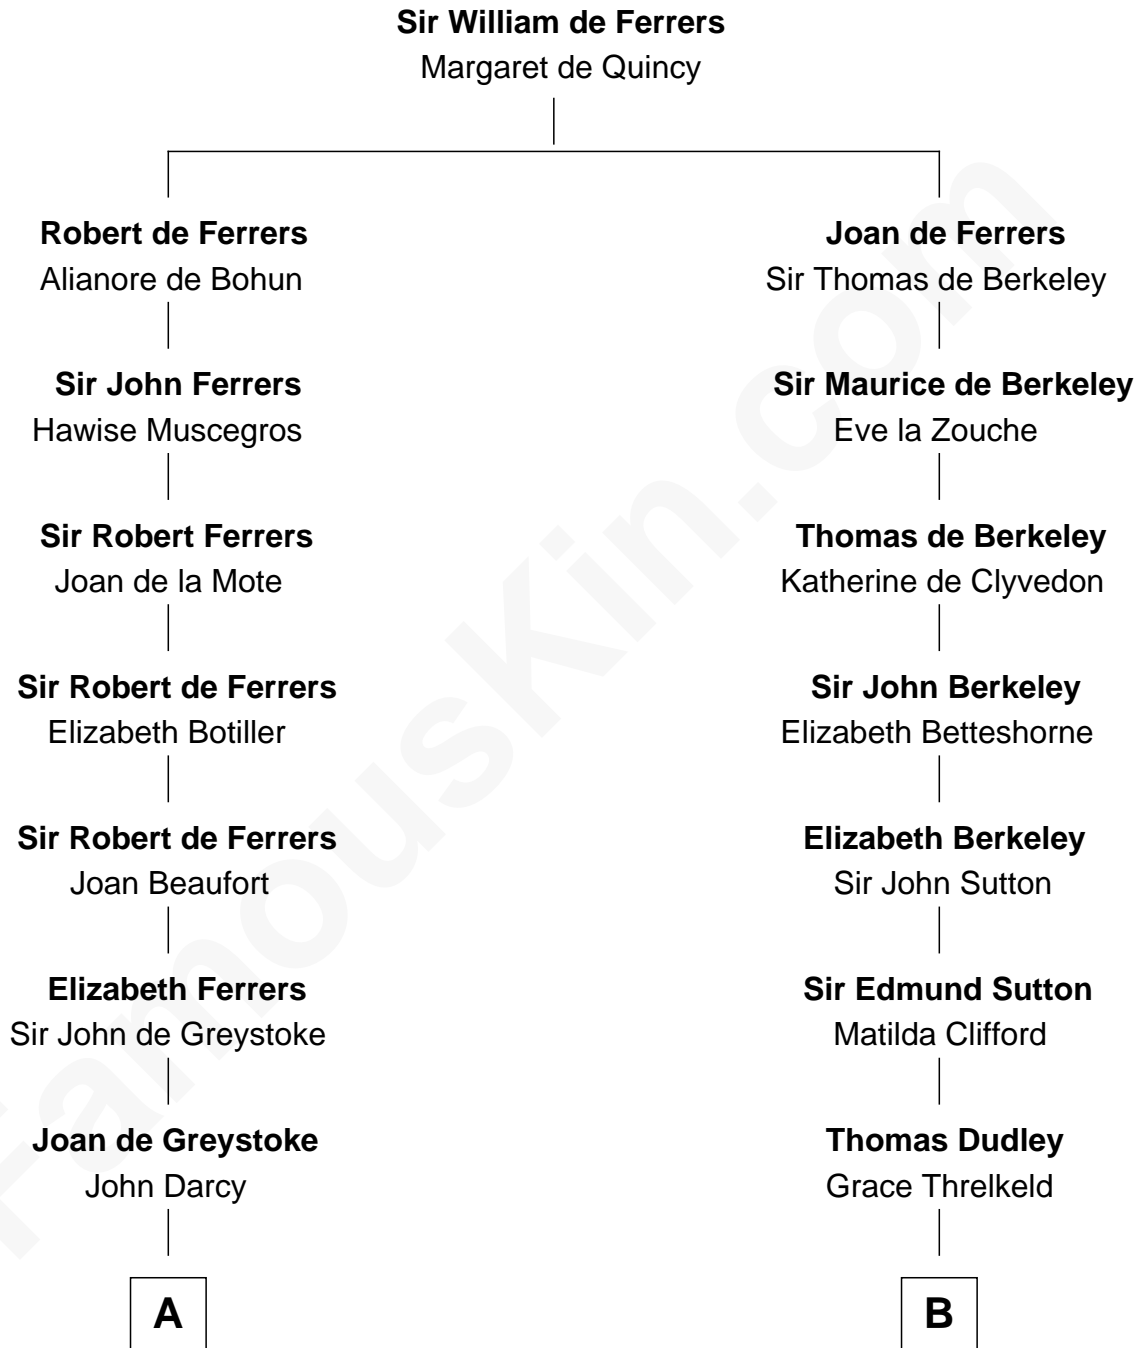

**FamousKin.com**  
**Relationship Chart of**  
**Sir Arthur Conan Doyle**  
*Author, "Sherlock Holmes"*

**15th cousin 5 times removed of**  
**George Mason**  
*Father of the U.S. Bill of Rights*

**C**

—  
**William Pack**  
Catherine Scott

—  
**Catherine Pack**  
William Foley

—  
**Mary Josephine Elizabeth Foley**  
Charles Altamont Doyle

—  
**Sir Arthur Conan Doyle**  
*Author, "Sherlock Holmes"*

FamousKin.com