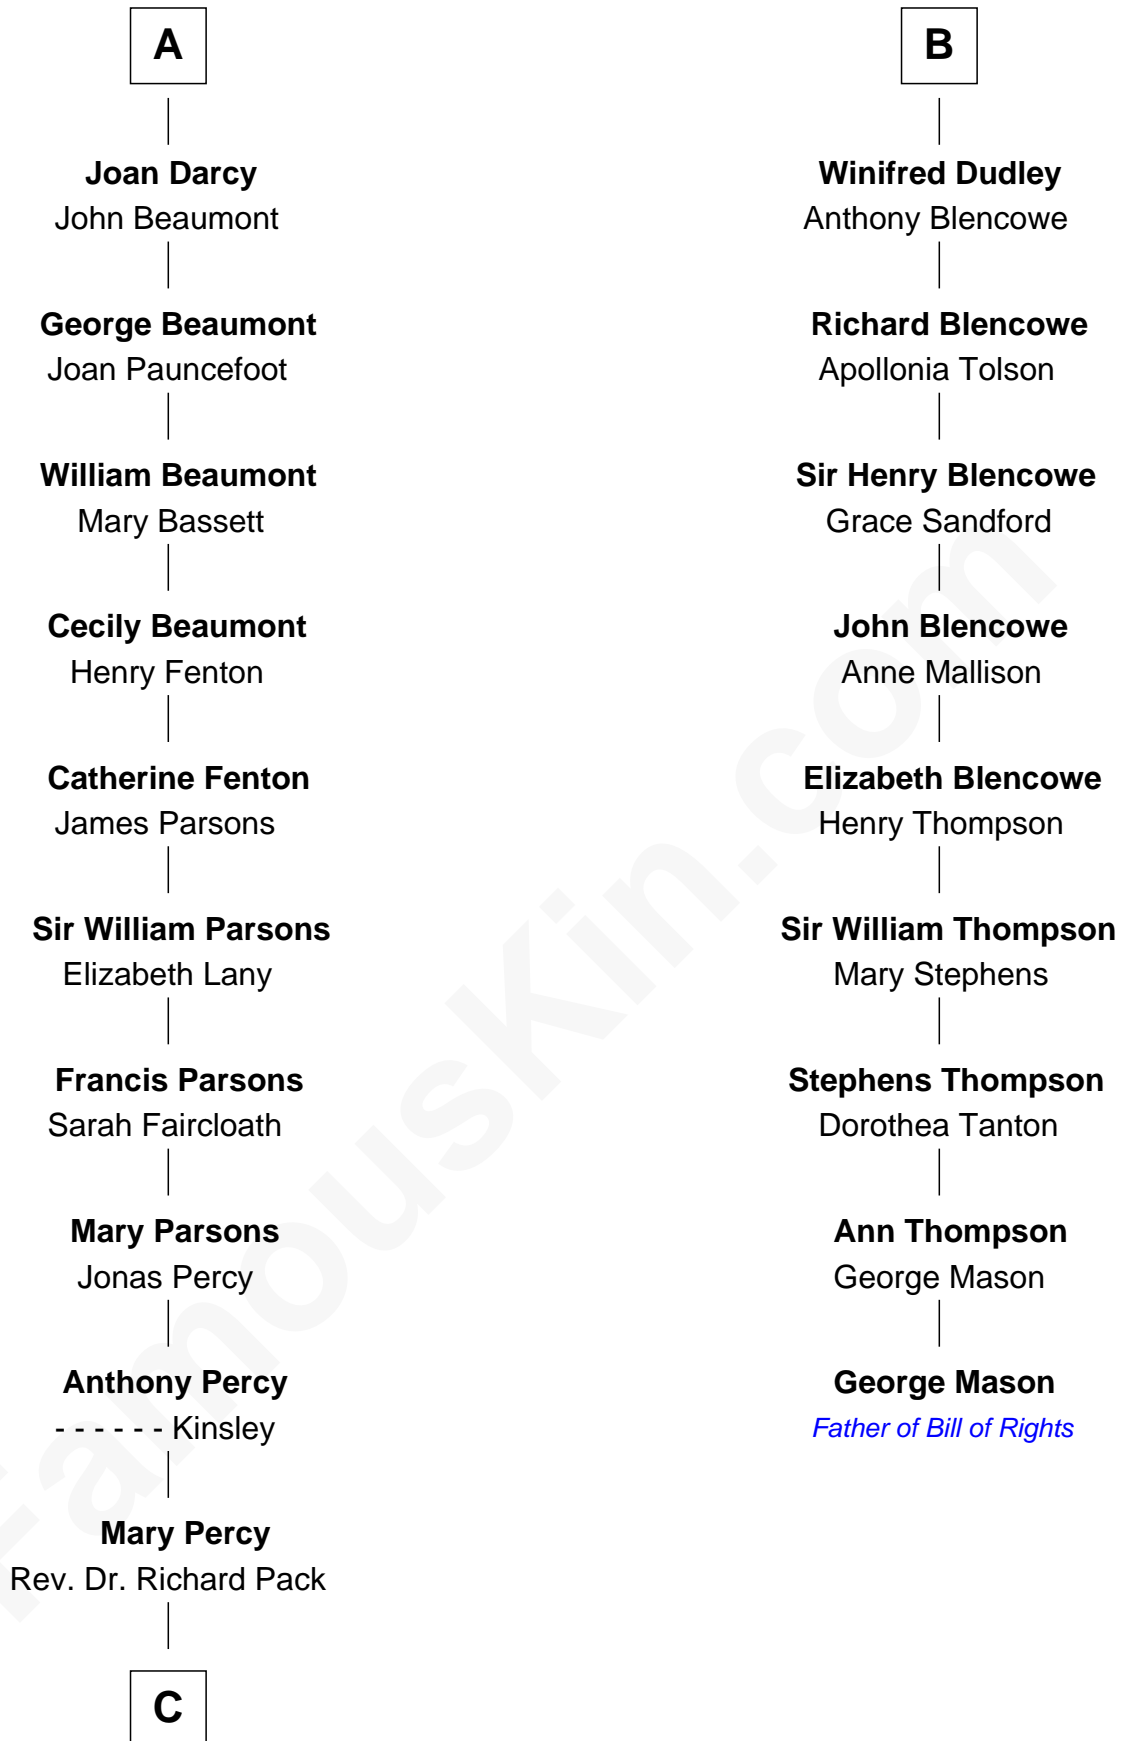

**FamousKin.com**  
**Relationship Chart of**  
**Sir Arthur Conan Doyle**  
*Author, "Sherlock Holmes"*

**15th cousin 5 times removed of**  
**George Mason**  
*Father of the U.S. Bill of Rights*

**C**

—  
**William Pack**  
Catherine Scott

—  
**Catherine Pack**  
William Foley

—  
**Mary Josephine Elizabeth Foley**  
Charles Altamont Doyle

—  
**Sir Arthur Conan Doyle**  
*Author, "Sherlock Holmes"*

FamousKin.com