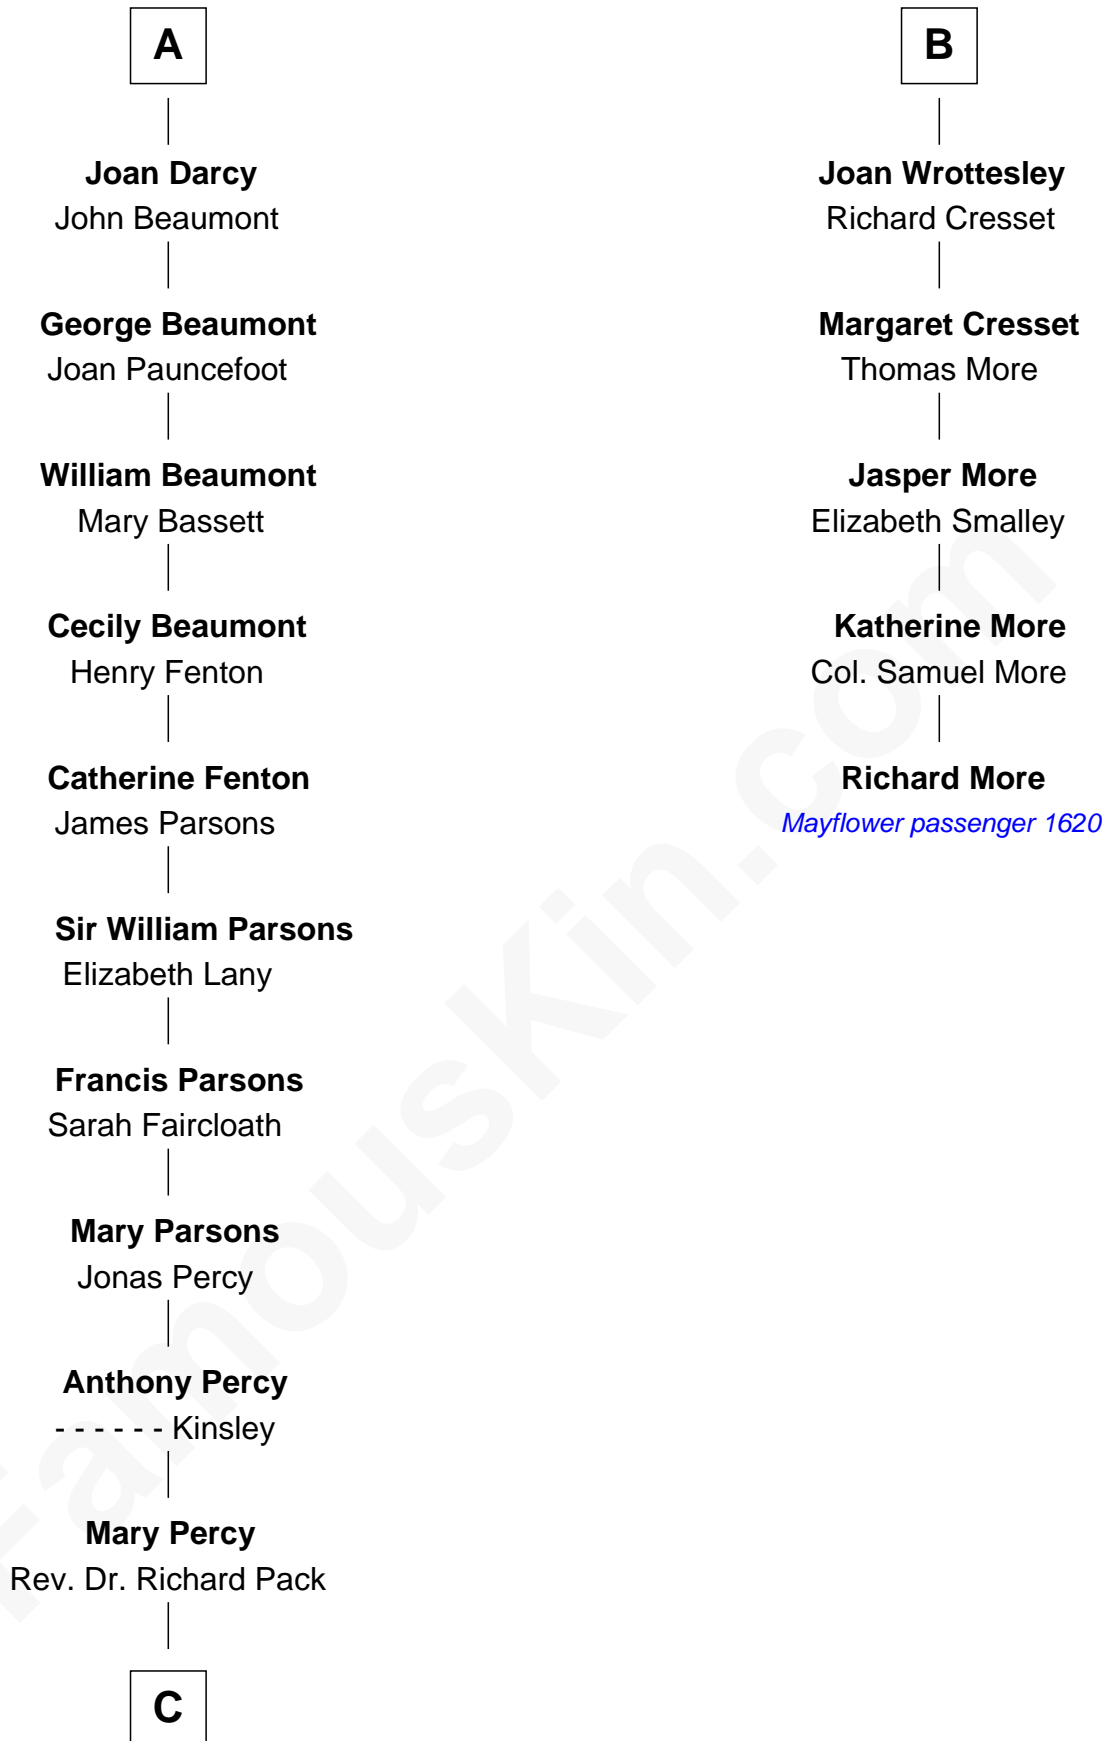

FamousKin.com
Relationship Chart of
Sir Arthur Conan Doyle
Author, "Sherlock Holmes"

11th cousin 9 times removed of

Richard More
(c1614 - c1696) Mayflower passenger 1620

C

—
William Pack
Catherine Scott

—
Catherine Pack
William Foley

—
Mary Josephine Elizabeth Foley
Charles Altamont Doyle

—
Sir Arthur Conan Doyle
Author, "Sherlock Holmes"

FamousKin.com