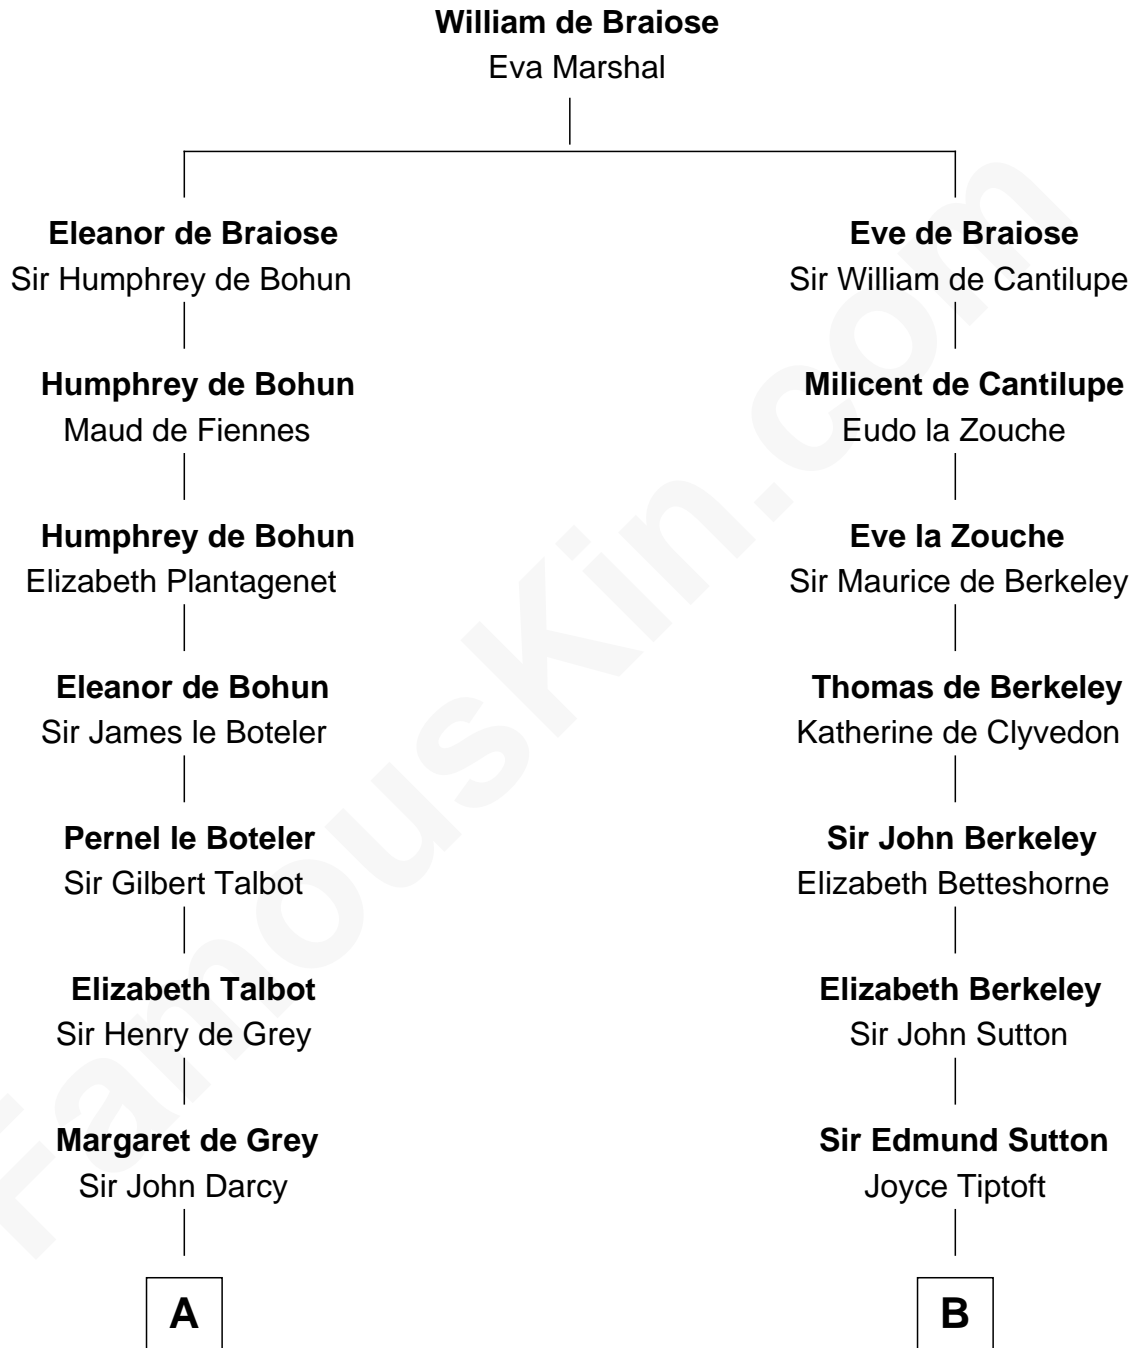

**FamousKin.com**  
**Relationship Chart of**  
**Sir Arthur Conan Doyle**  
*Author, "Sherlock Holmes"*

16th cousin 5 times removed of

**Bathsheba (Ruggles) Spooner**

*First woman executed for murder in U.S. by non-British government*

**C**

—  
**Mary Percy**

Rev. Dr. Richard Pack

—  
**William Pack**

Catherine Scott

—  
**Catherine Pack**

William Foley

—  
**Mary Josephine Elizabeth Foley**

Charles Altamont Doyle

—  
**Sir Arthur Conan Doyle**

*Author, "Sherlock Holmes"*

FamousKin.com