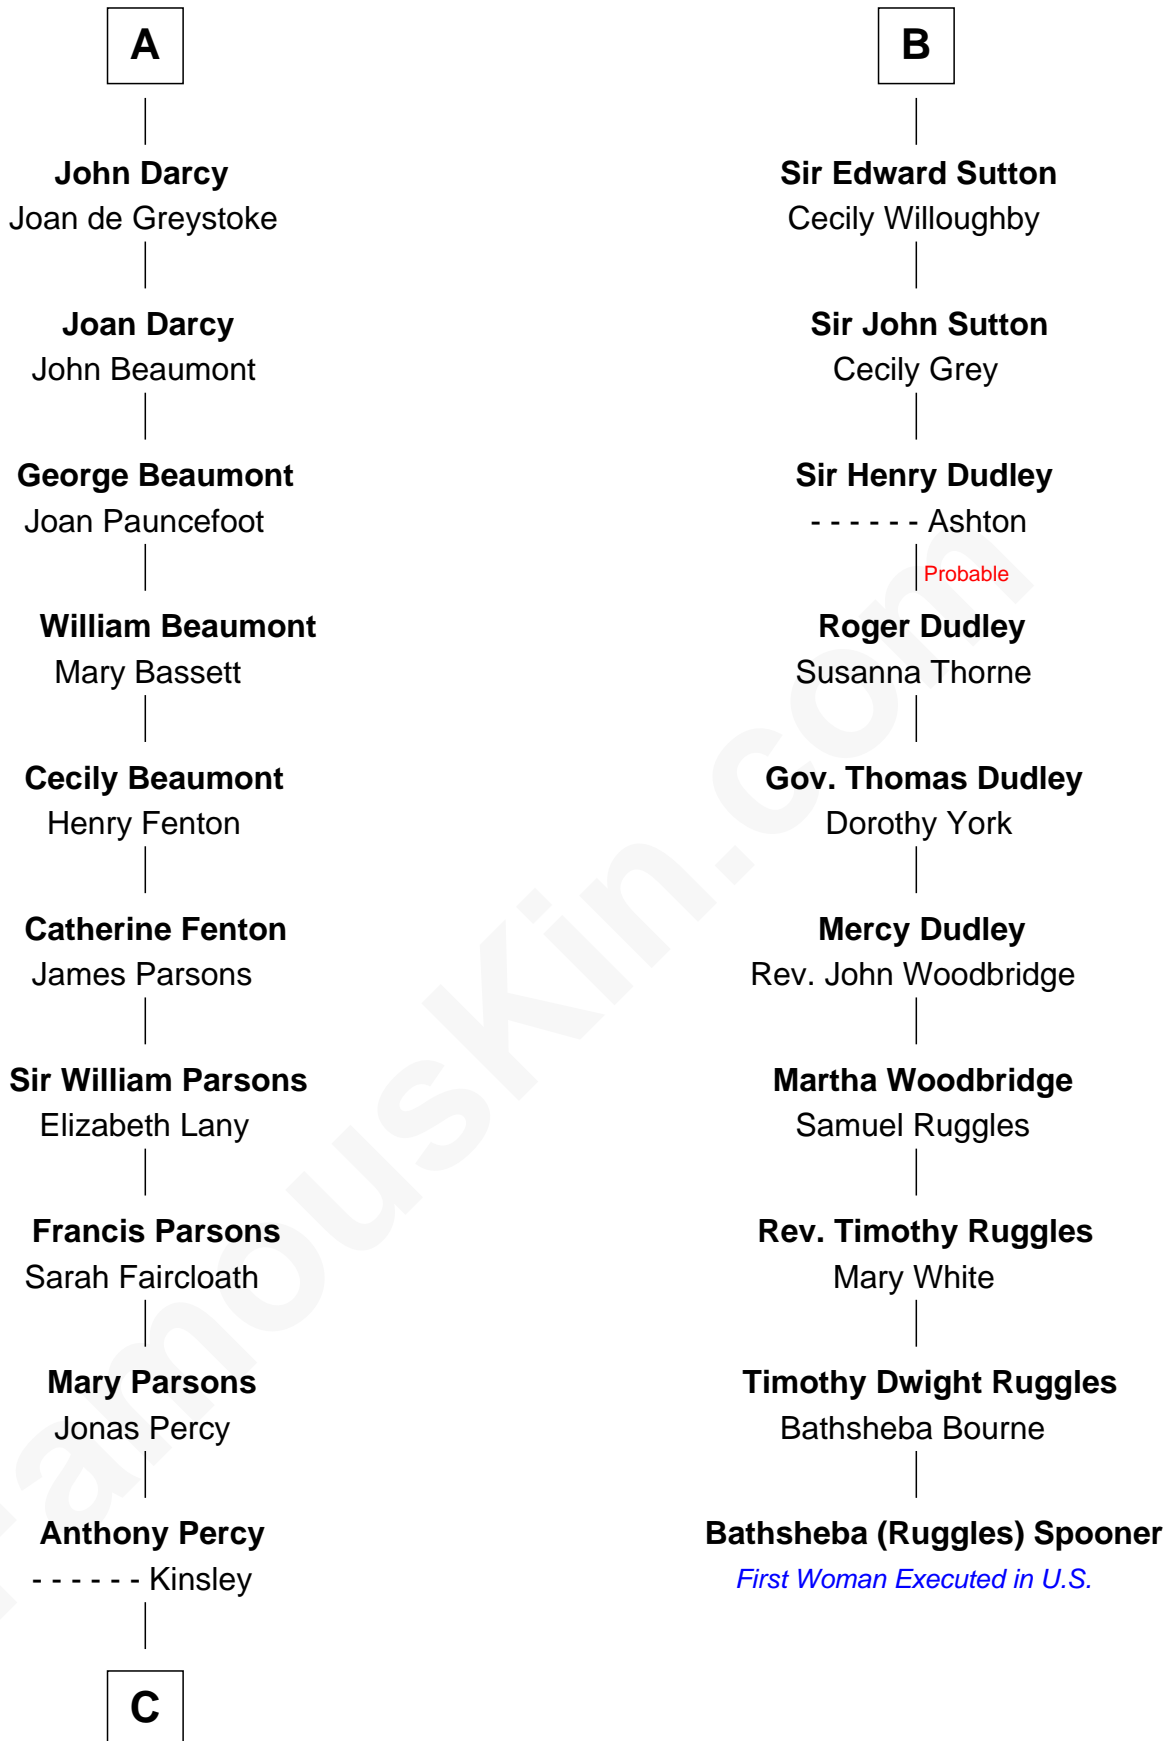

**FamousKin.com**  
**Relationship Chart of**  
**Sir Arthur Conan Doyle**  
*Author, "Sherlock Holmes"*

16th cousin 5 times removed of

**Bathsheba (Ruggles) Spooner**

*First woman executed for murder in U.S. by non-British government*

Charles Altamont Doyle

—  
**Sir Arthur Conan Doyle**

*Author, "Sherlock Holmes"*

FamousKin.com