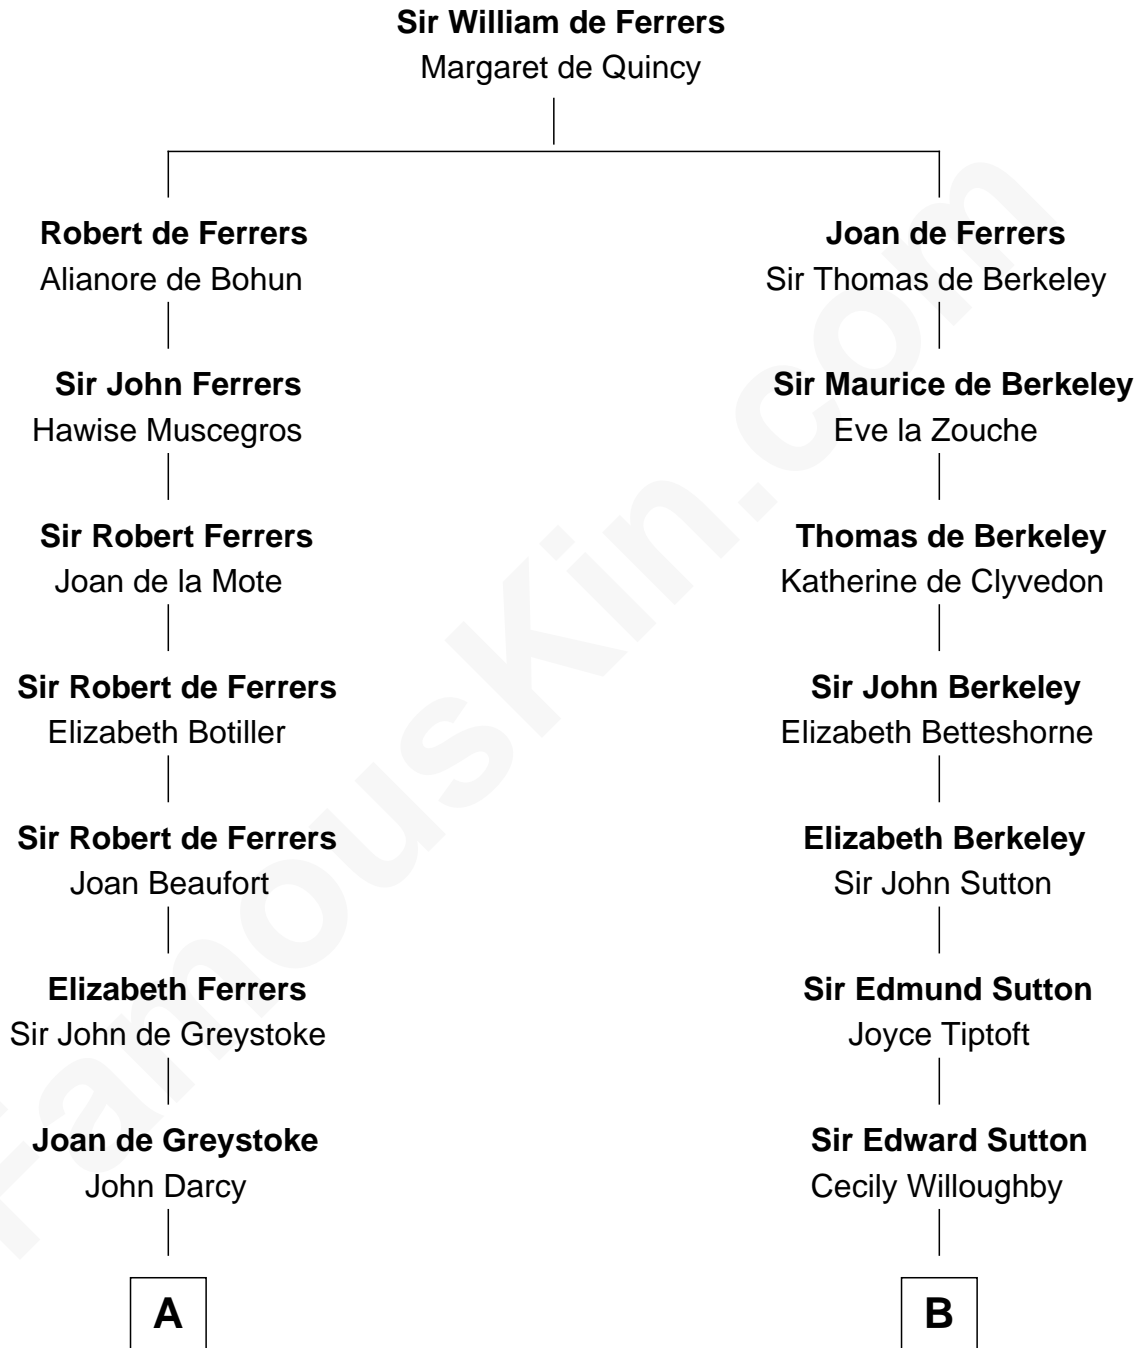

FamousKin.com
Relationship Chart of
Sir Arthur Conan Doyle
Author, "Sherlock Holmes"

15th cousin 5 times removed of

Bathsheba (Ruggles) Spooner

First woman executed for murder in U.S. by non-British government

C

—
William Pack
Catherine Scott

—
Catherine Pack
William Foley

—
Mary Josephine Elizabeth Foley
Charles Altamont Doyle

—
Sir Arthur Conan Doyle
Author, "Sherlock Holmes"

FamousKin.com