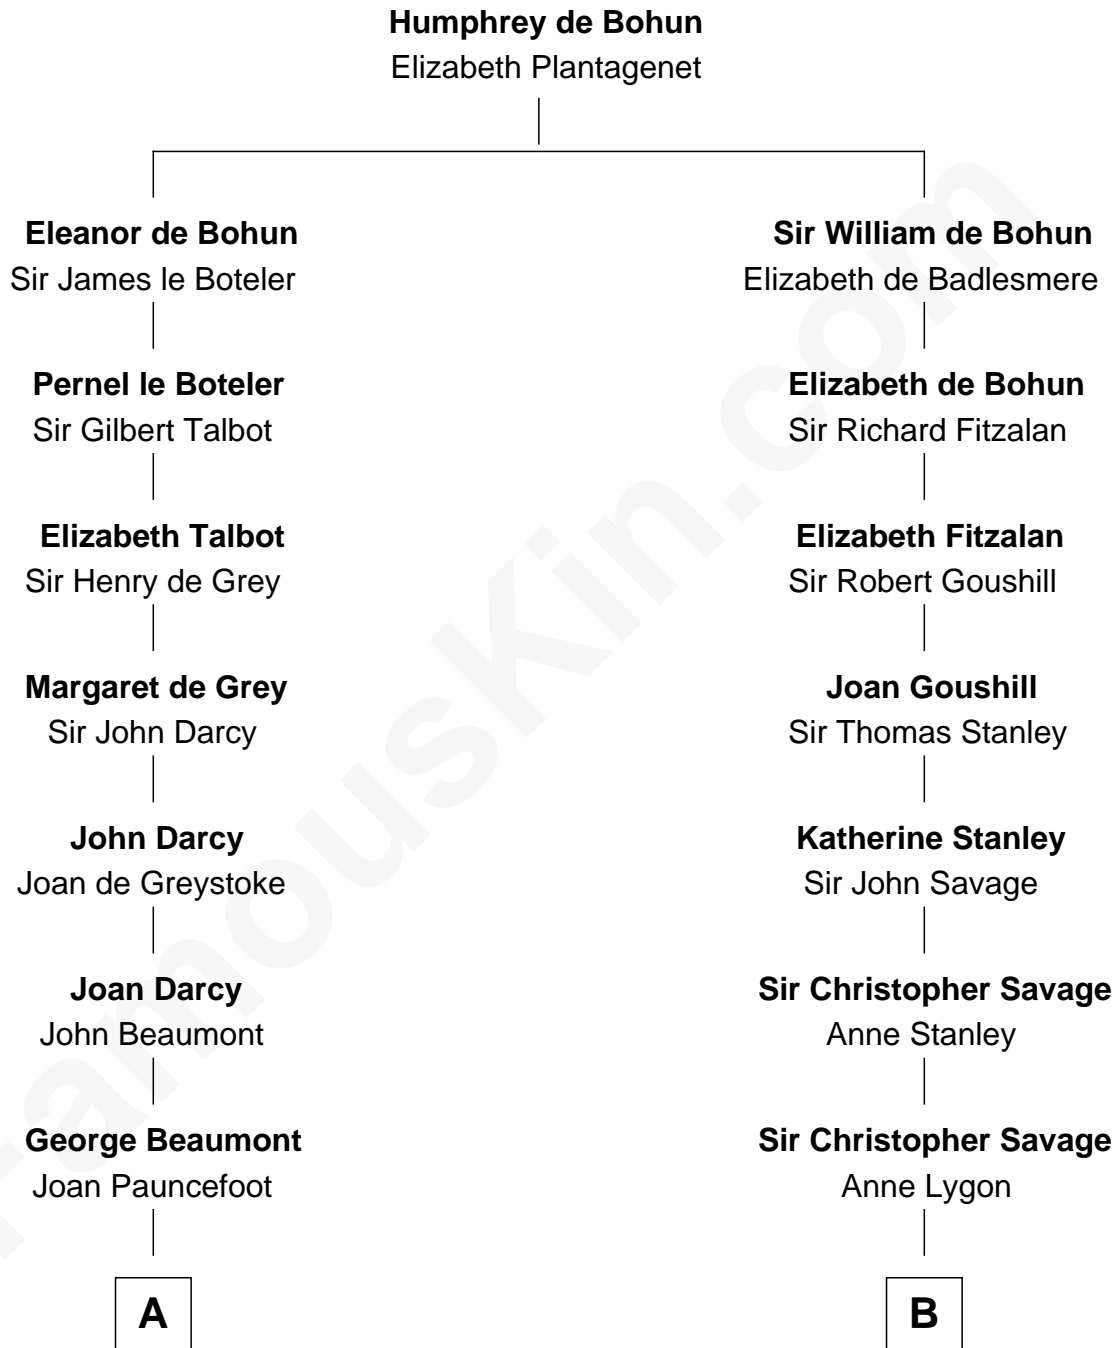

**FamousKin.com**  
**Relationship Chart of**  
**Sir Arthur Conan Doyle**  
*Author, "Sherlock Holmes"*

18th cousin 1 time removed of

**Adlai Stevenson II**  
*31st Governor of Illinois*

**C**

**Mary Josephine Elizabeth Foley**

Charles Altamont Doyle

**Sir Arthur Conan Doyle**

*Author, "Sherlock Holmes"*

**D**

**Letitia Green**

Adlai Ewing Stevenson

**Lewis Green Stevenson**

Helen Louise Davis

**Adlai Stevenson II**

*31st Governor of Illinois*

FamousKin.com