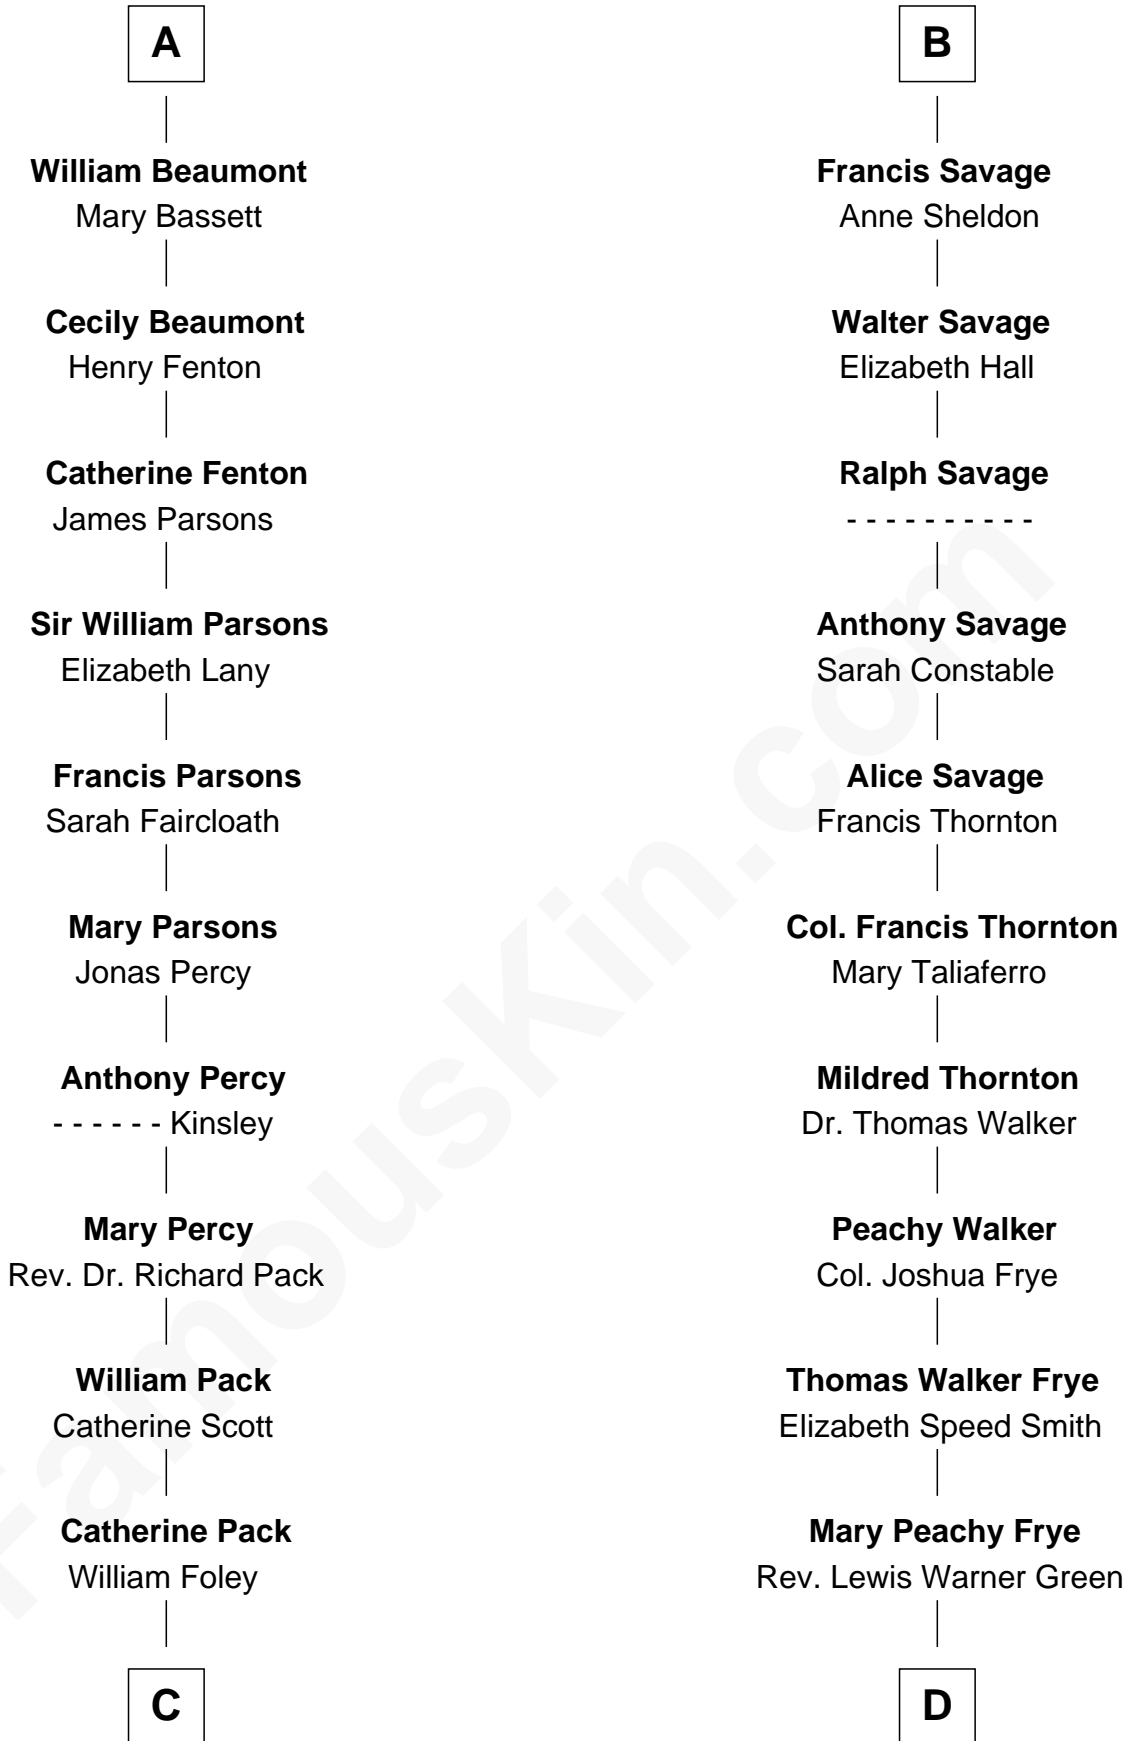

**FamousKin.com**  
**Relationship Chart of**  
**Sir Arthur Conan Doyle**  
*Author, "Sherlock Holmes"*

18th cousin 1 time removed of

**Adlai Stevenson II**  
*31st Governor of Illinois*

**C**

**Mary Josephine Elizabeth Foley**

Charles Altamont Doyle

**Sir Arthur Conan Doyle**

*Author, "Sherlock Holmes"*

**D**

**Letitia Green**

Adlai Ewing Stevenson

**Lewis Green Stevenson**

Helen Louise Davis