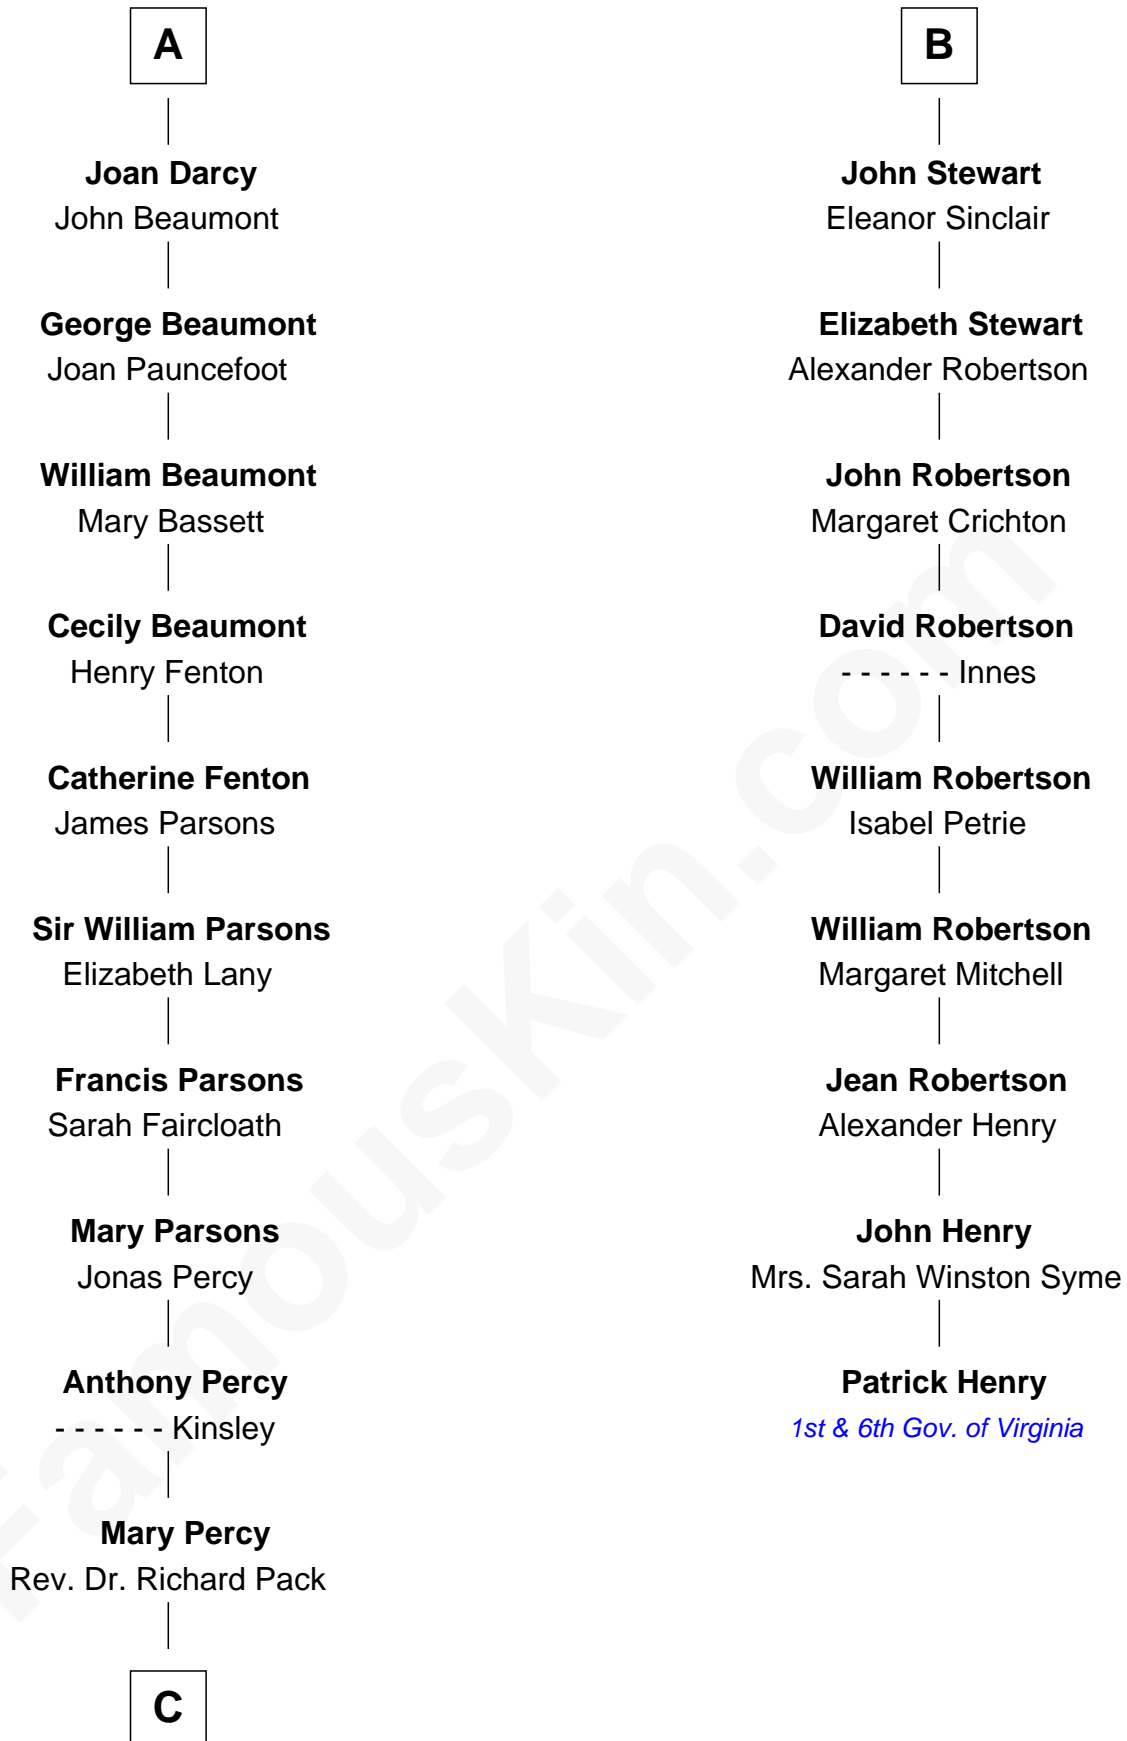

**FamousKin.com**  
**Relationship Chart of**  
**Sir Arthur Conan Doyle**  
*Author, "Sherlock Holmes"*

**15th cousin 5 times removed of**  
**Patrick Henry**  
*1st and 6th Governor of Virginia*

**C**

—  
**William Pack**  
Catherine Scott

—  
**Catherine Pack**  
William Foley

—  
**Mary Josephine Elizabeth Foley**  
Charles Altamont Doyle

—  
**Sir Arthur Conan Doyle**  
*Author, "Sherlock Holmes"*

FamousKin.com