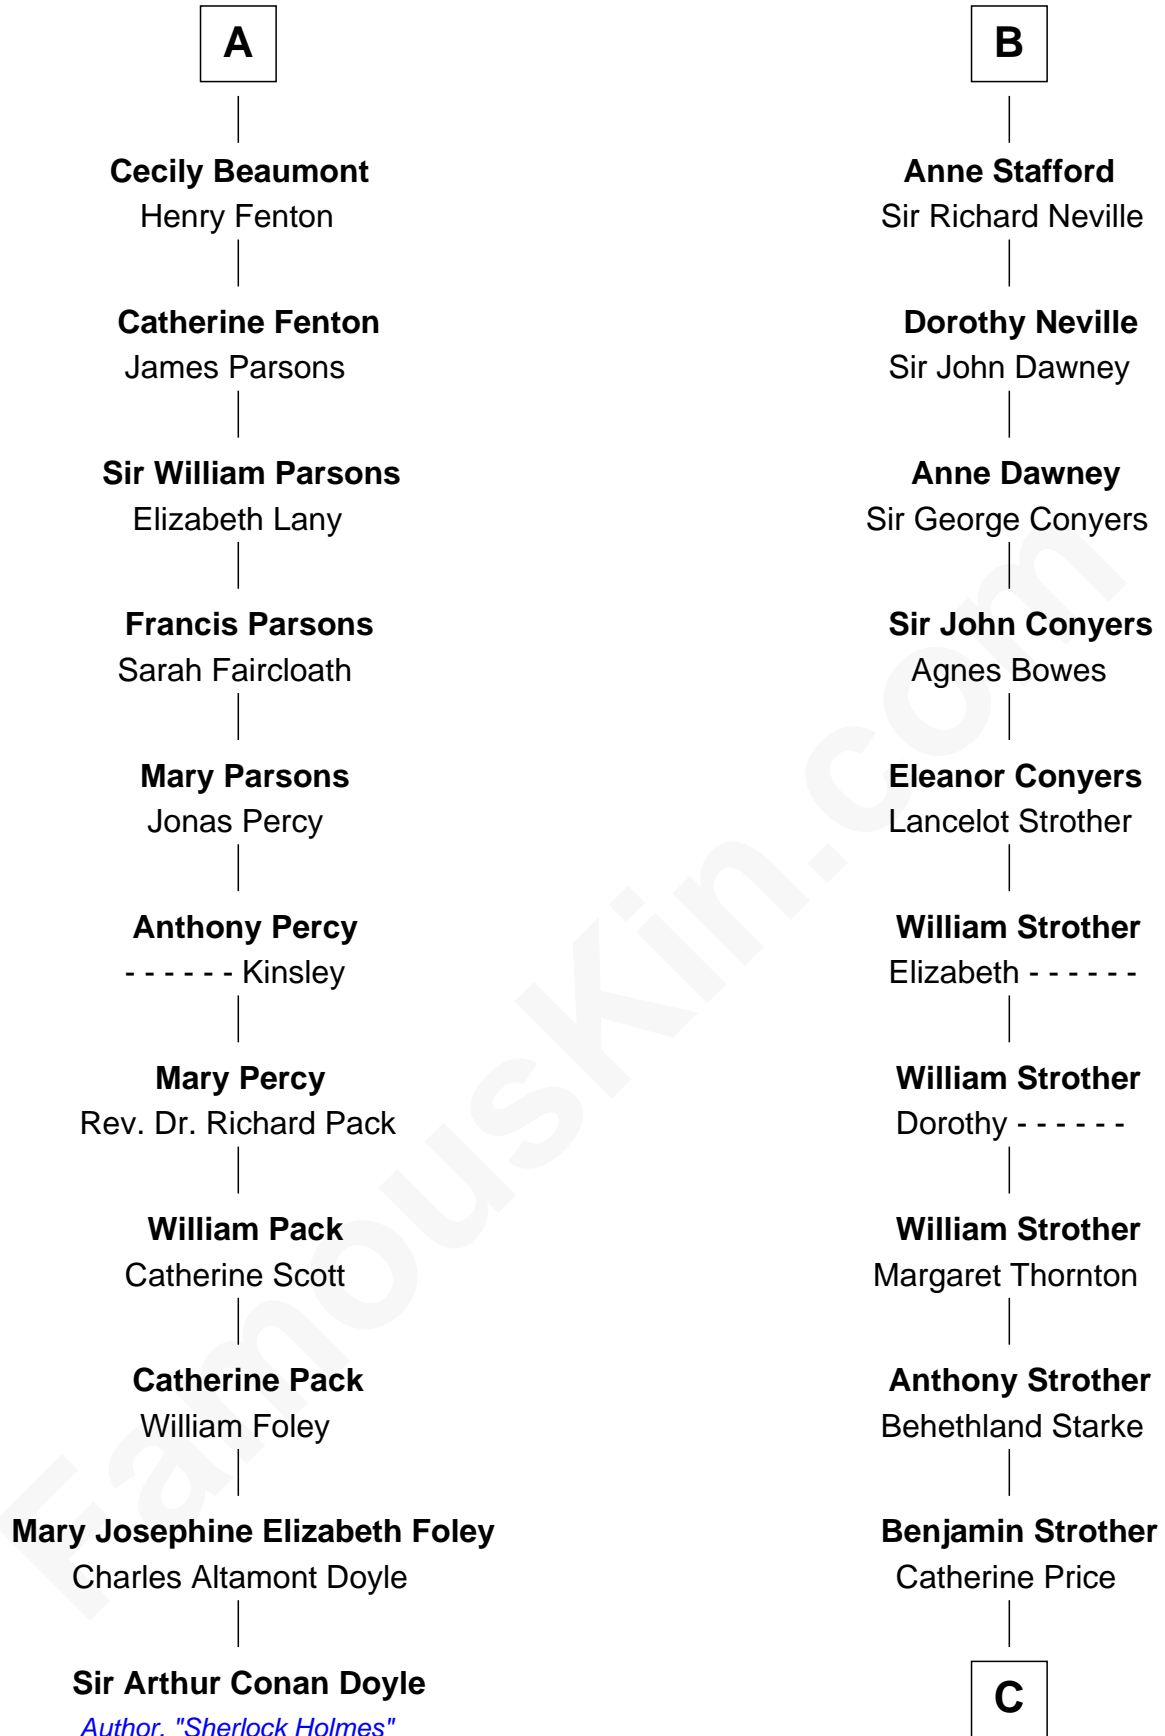

FamousKin.com
Relationship Chart of
Sir Arthur Conan Doyle
Author, "Sherlock Holmes"

17th cousin 4 times removed of

Randolph Scott
Movie Actor

John de Botetourte
 Maud FitzThomas

C

—
Catherine Price Strother

Joseph Minor Crane

—
John William Crane

Margaret Ann Sadler

—
Joseph Minor Crane

Lavinia Lionberger

—
Lucy Lionberger Crane

George Grant Scott

—
Randolph Scott