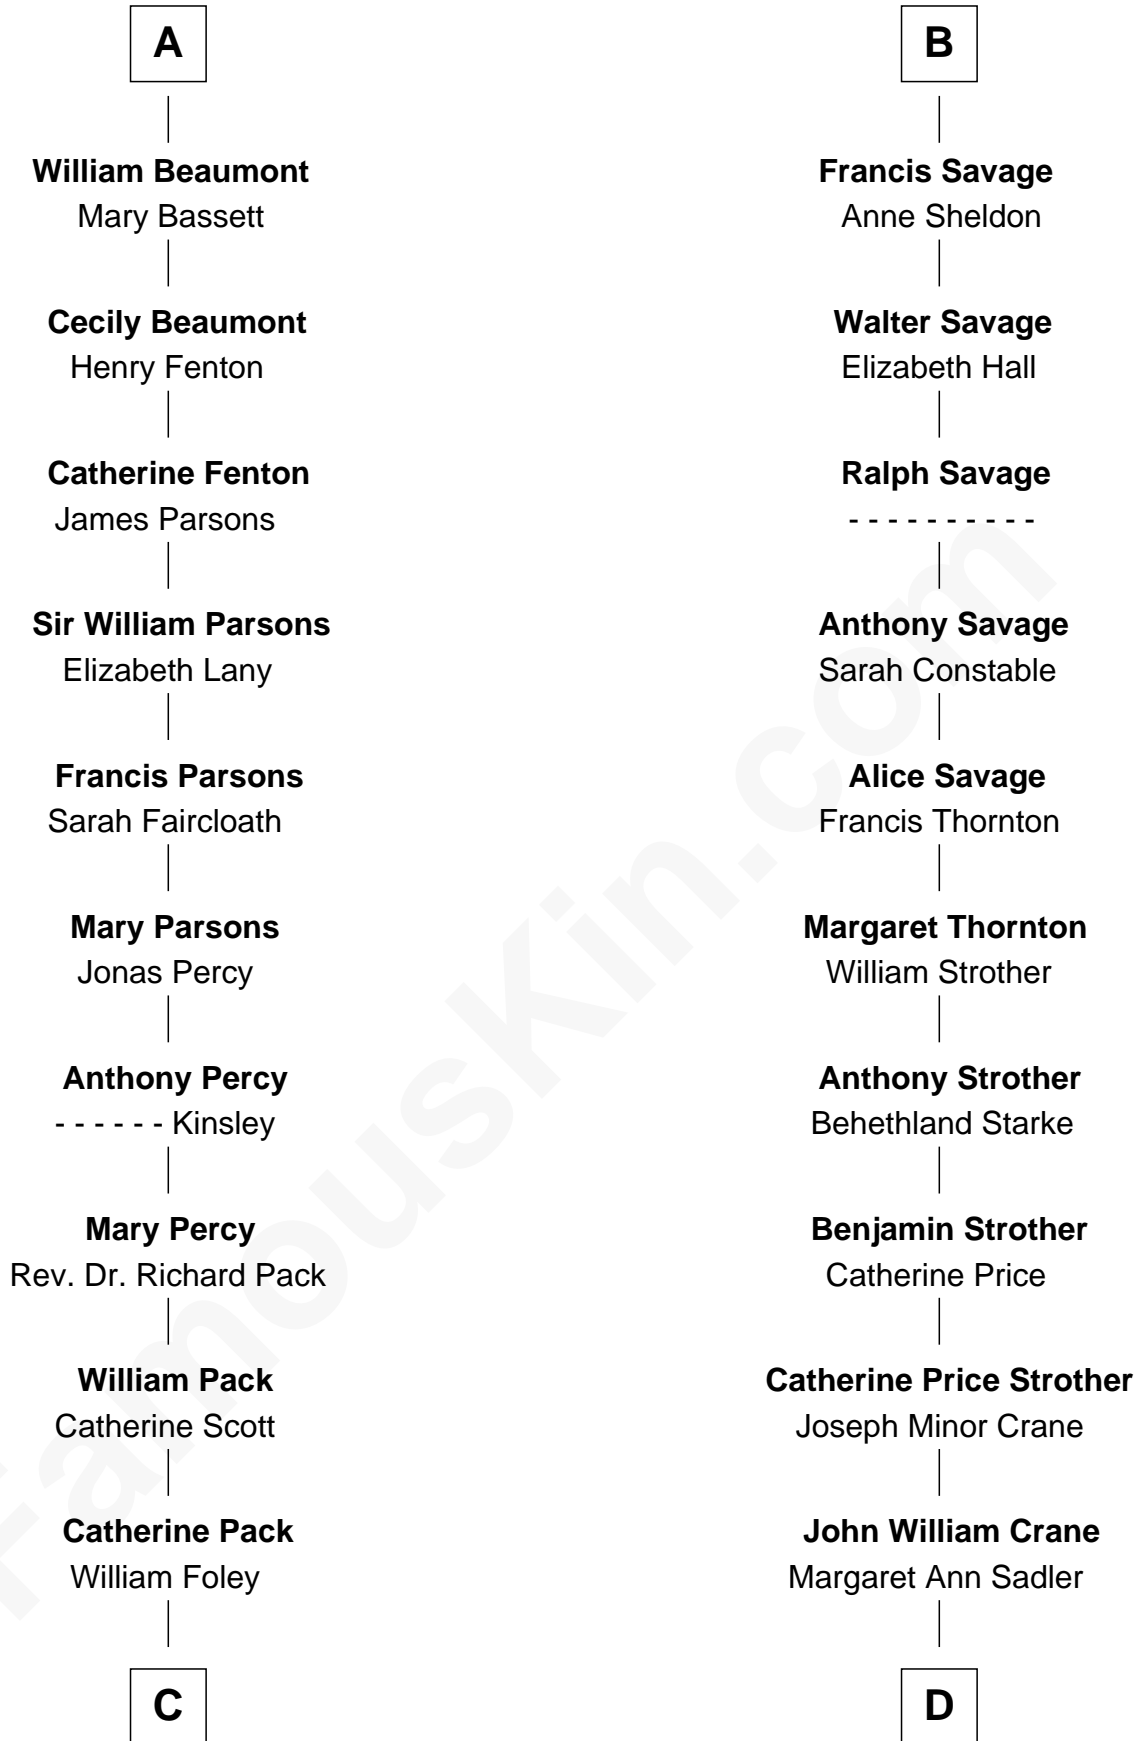

FamousKin.com
Relationship Chart of
Sir Arthur Conan Doyle
Author, "Sherlock Holmes"

18th cousin 1 time removed of
Randolph Scott
Movie Actor

C

Mary Josephine Elizabeth Foley

Charles Altamont Doyle

Sir Arthur Conan Doyle

Author, "Sherlock Holmes"

D

Joseph Minor Crane

Lavinia Lionberger

Lucy Lionberger Crane

George Grant Scott

Randolph Scott

Movie Actor