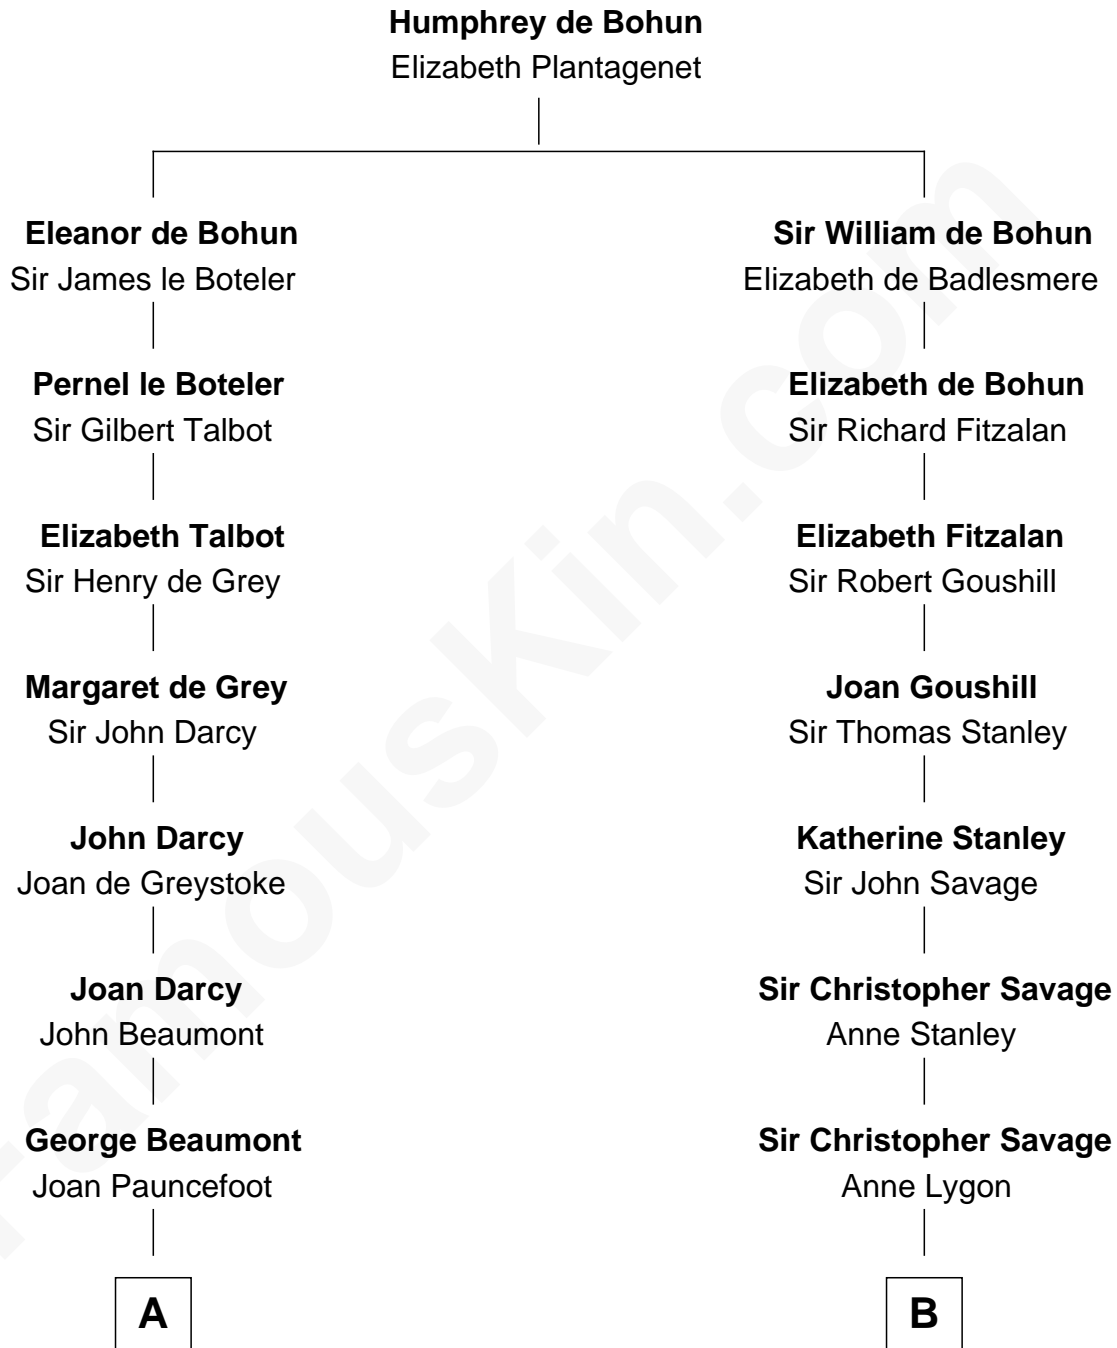

FamousKin.com
Relationship Chart of
Sir Arthur Conan Doyle
Author, "Sherlock Holmes"

18th cousin 1 time removed of
Randolph Scott
Movie Actor

C

Mary Josephine Elizabeth Foley

Charles Altamont Doyle

Sir Arthur Conan Doyle

Author, "Sherlock Holmes"

D

Joseph Minor Crane

Lavinia Lionberger

Lucy Lionberger Crane

George Grant Scott

Randolph Scott

Movie Actor