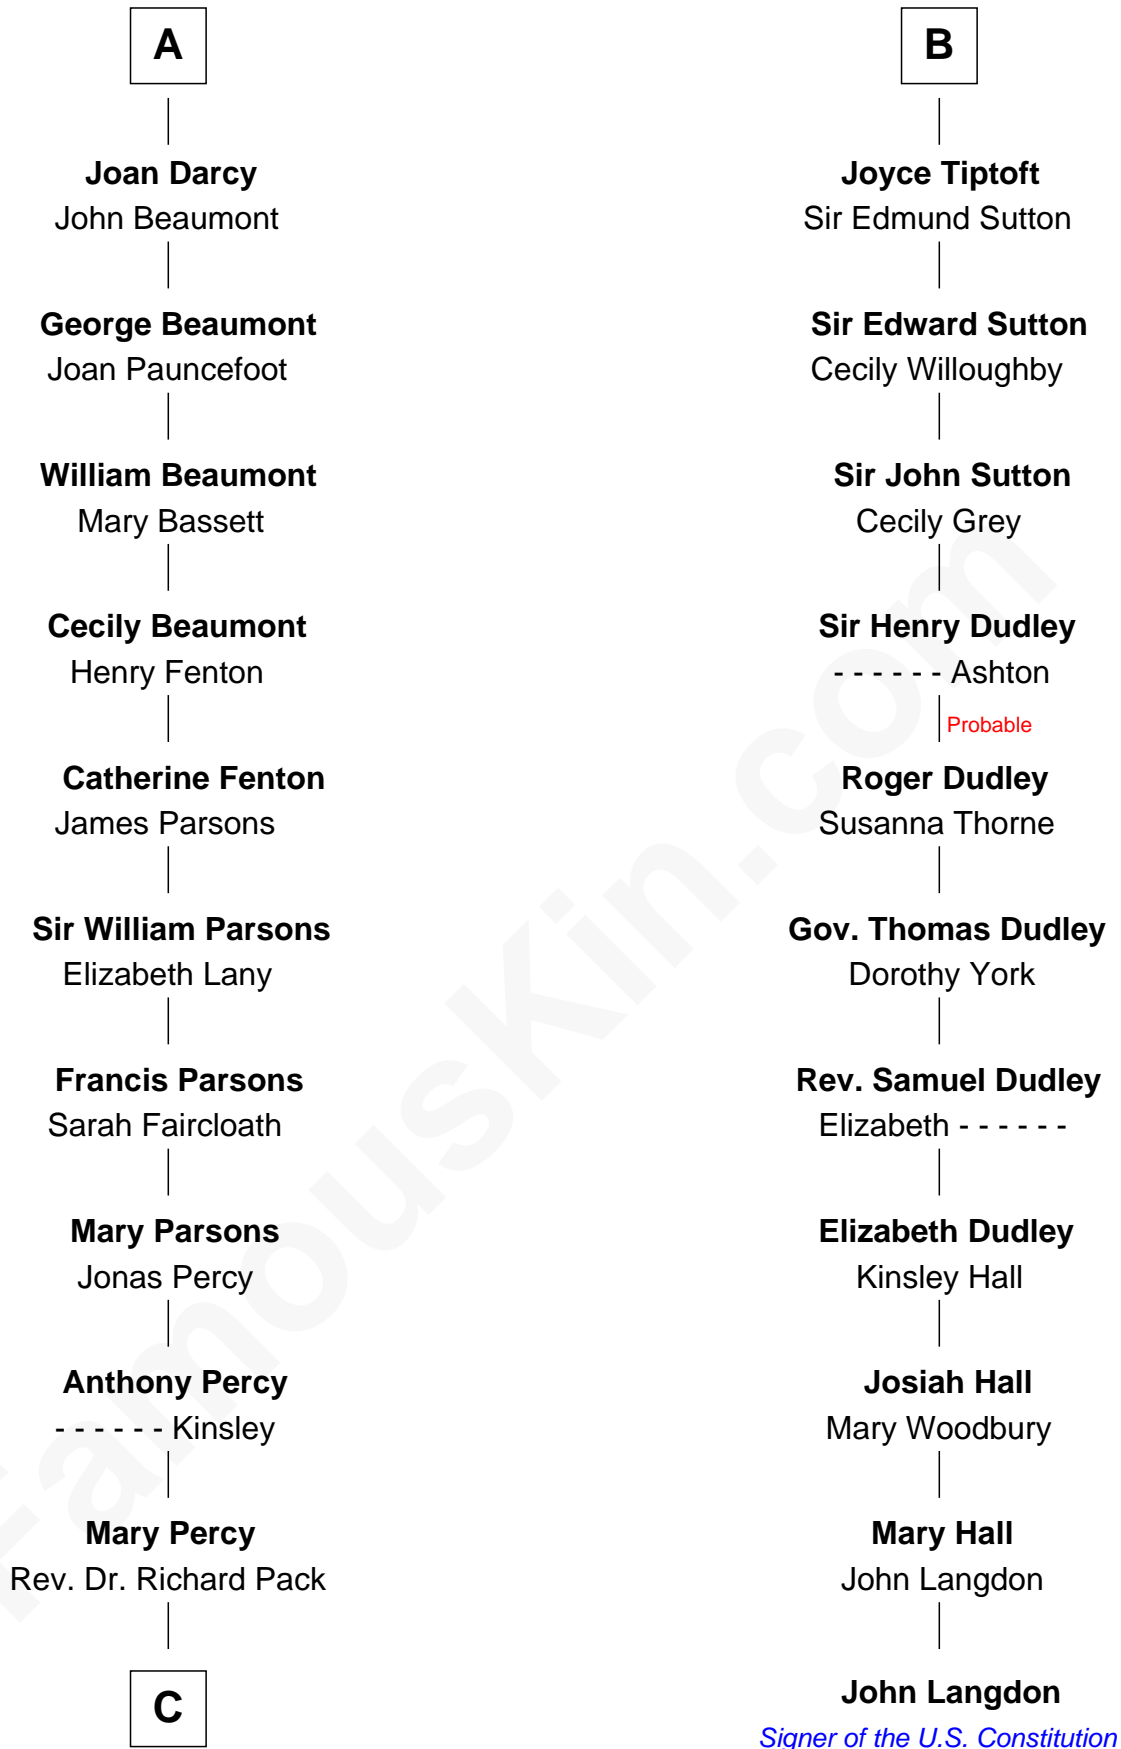

**FamousKin.com**  
**Relationship Chart of**  
**Sir Arthur Conan Doyle**  
*Author, "Sherlock Holmes"*

**17th cousin 3 times removed of**  
**John Langdon**  
*Signer of the U.S. Constitution*

**C**

—  
**William Pack**  
Catherine Scott

—  
**Catherine Pack**  
William Foley

—  
**Mary Josephine Elizabeth Foley**  
Charles Altamont Doyle

—  
**Sir Arthur Conan Doyle**  
*Author, "Sherlock Holmes"*

FamousKin.com