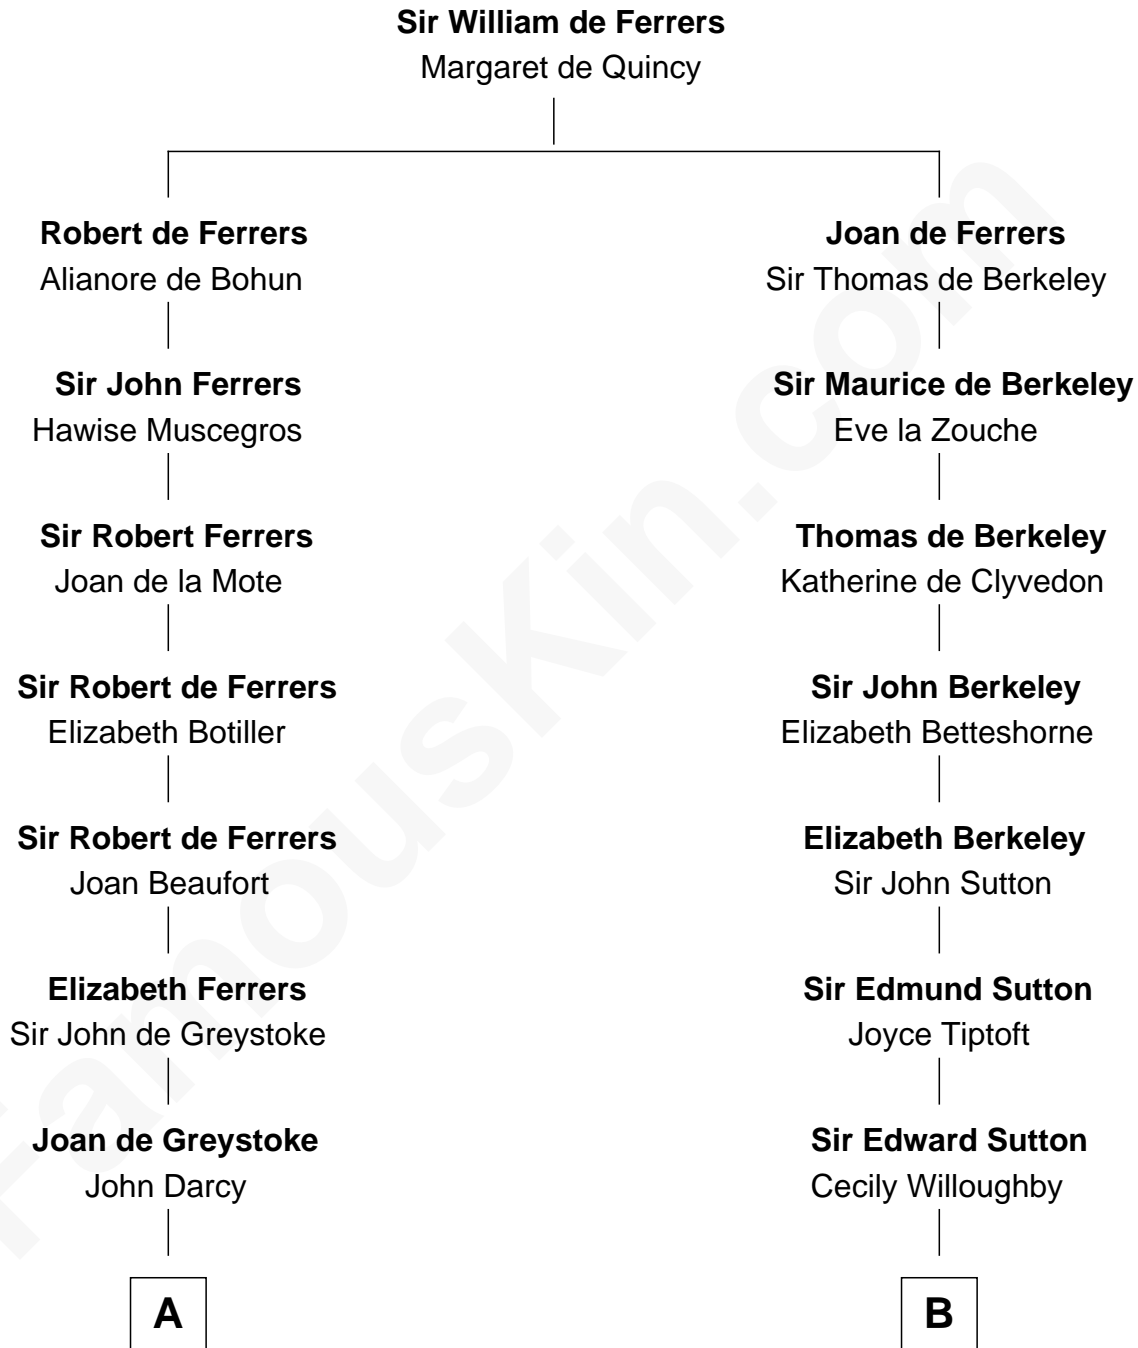

FamousKin.com
Relationship Chart of
Sir Arthur Conan Doyle
Author, "Sherlock Holmes"

15th cousin 5 times removed of
John Langdon
Signer of the U.S. Constitution

C

—
William Pack
Catherine Scott

—
Catherine Pack
William Foley

—
Mary Josephine Elizabeth Foley
Charles Altamont Doyle

—
Sir Arthur Conan Doyle
Author, "Sherlock Holmes"

FamousKin.com