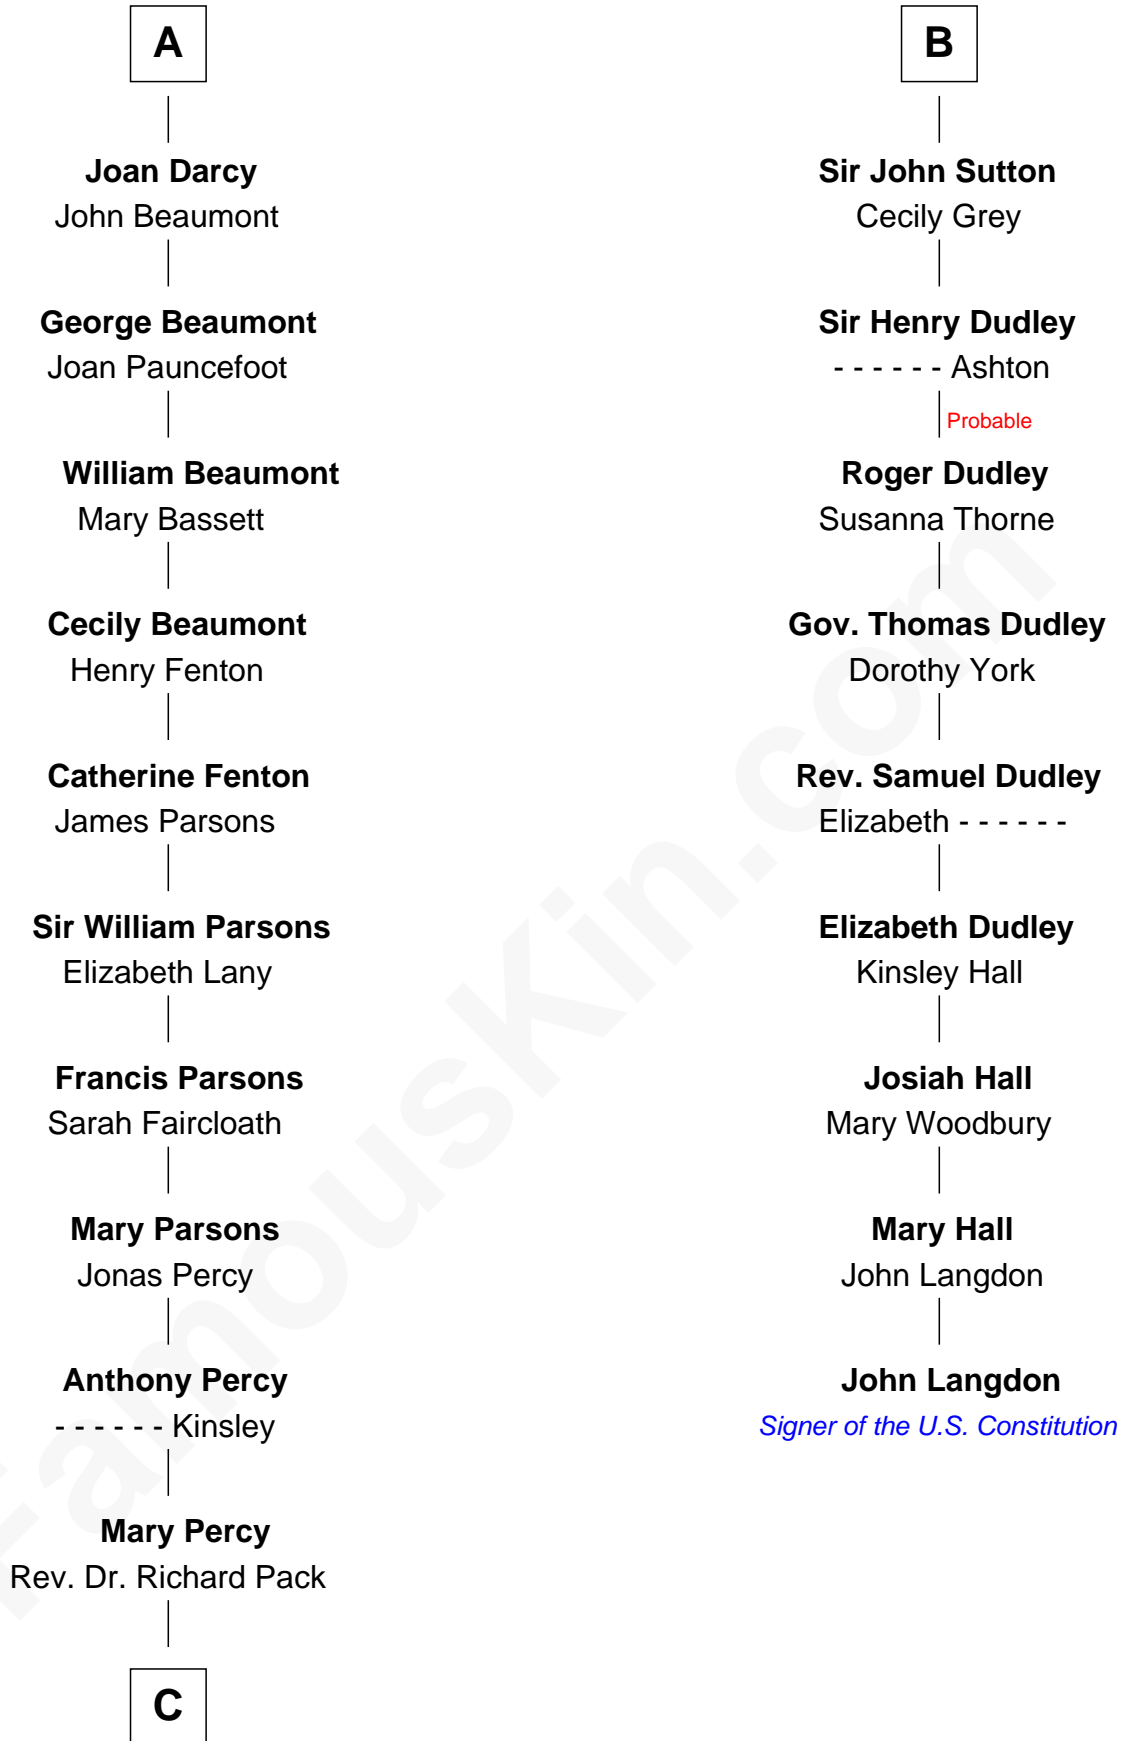

FamousKin.com
Relationship Chart of
Sir Arthur Conan Doyle
Author, "Sherlock Holmes"

15th cousin 5 times removed of
John Langdon
Signer of the U.S. Constitution

C

—
William Pack
Catherine Scott

—
Catherine Pack
William Foley

—
Mary Josephine Elizabeth Foley
Charles Altamont Doyle

—
Sir Arthur Conan Doyle
Author, "Sherlock Holmes"

FamousKin.com