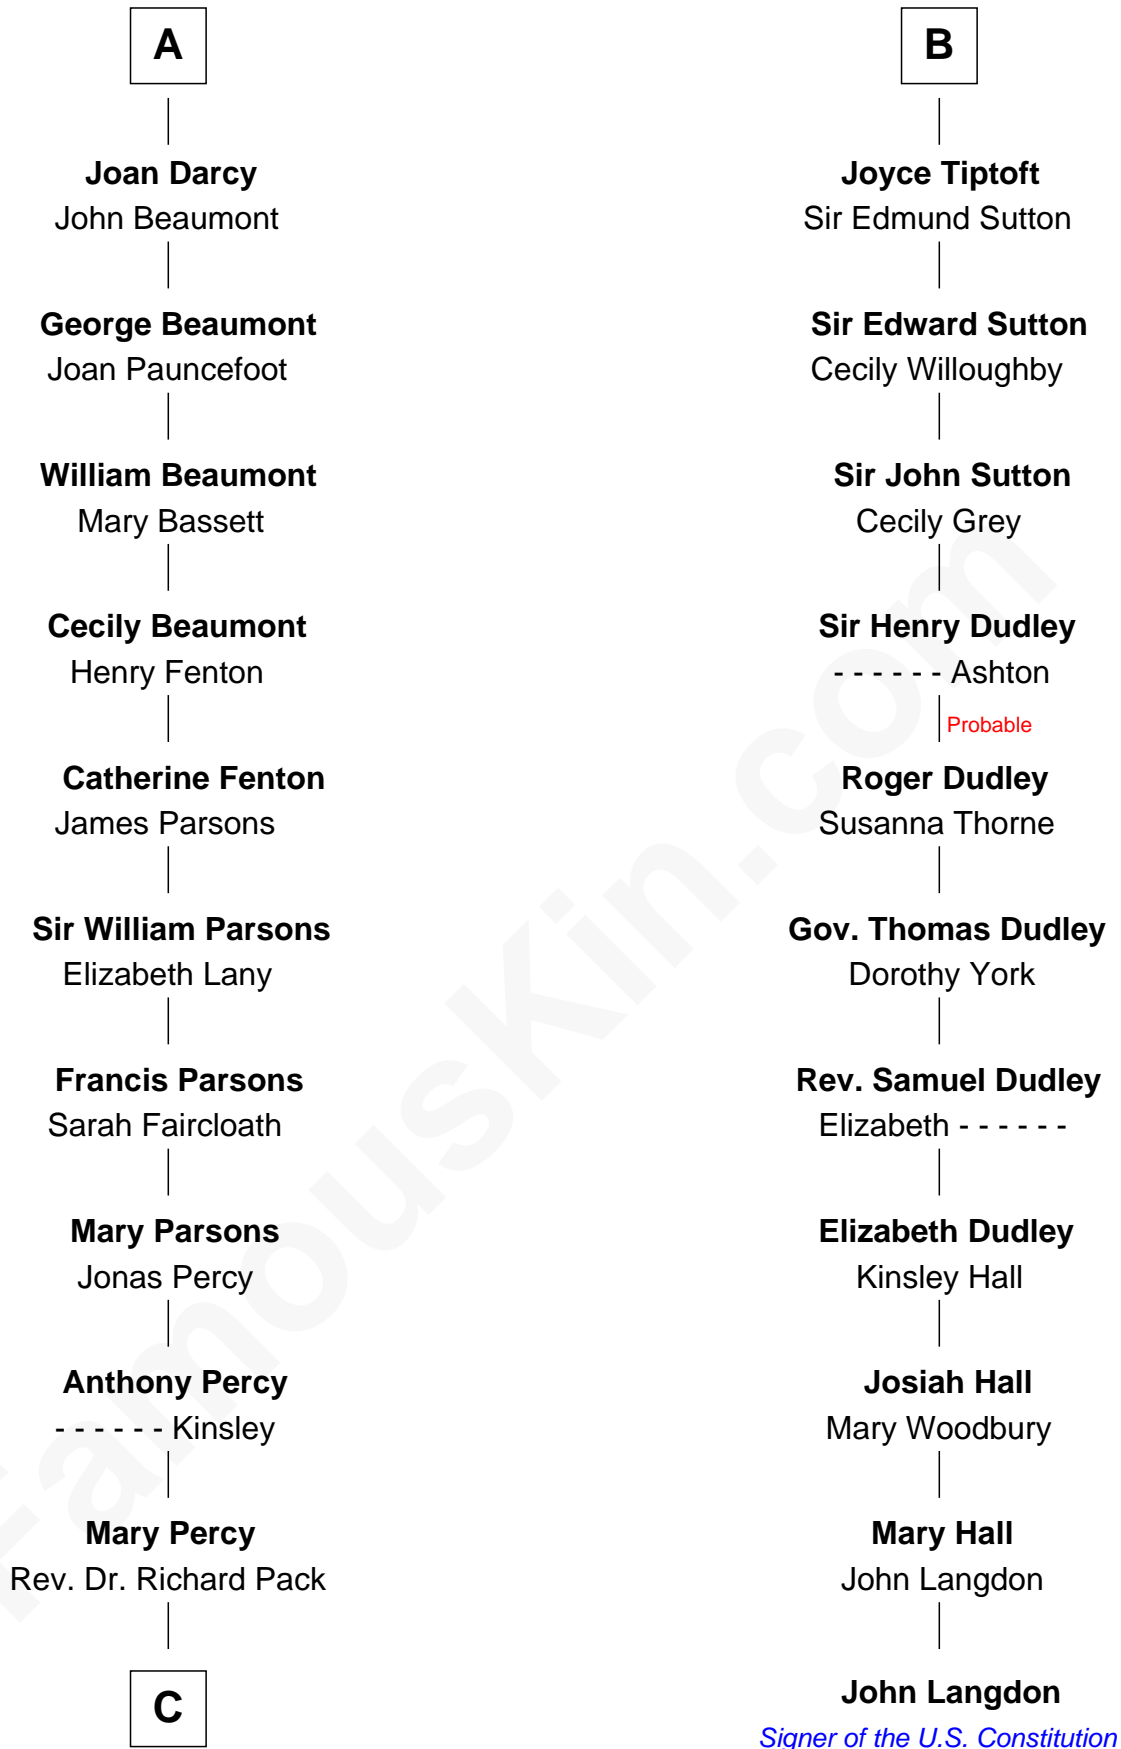

FamousKin.com

Relationship Chart of

Sir Arthur Conan Doyle

Author, "Sherlock Holmes"

17th cousin 3 times removed of

John Langdon
Signer of the U.S. Constitution

C

—
William Pack
Catherine Scott

—
Catherine Pack
William Foley

—
Mary Josephine Elizabeth Foley
Charles Altamont Doyle

—
Sir Arthur Conan Doyle
Author, "Sherlock Holmes"

FamousKin.com