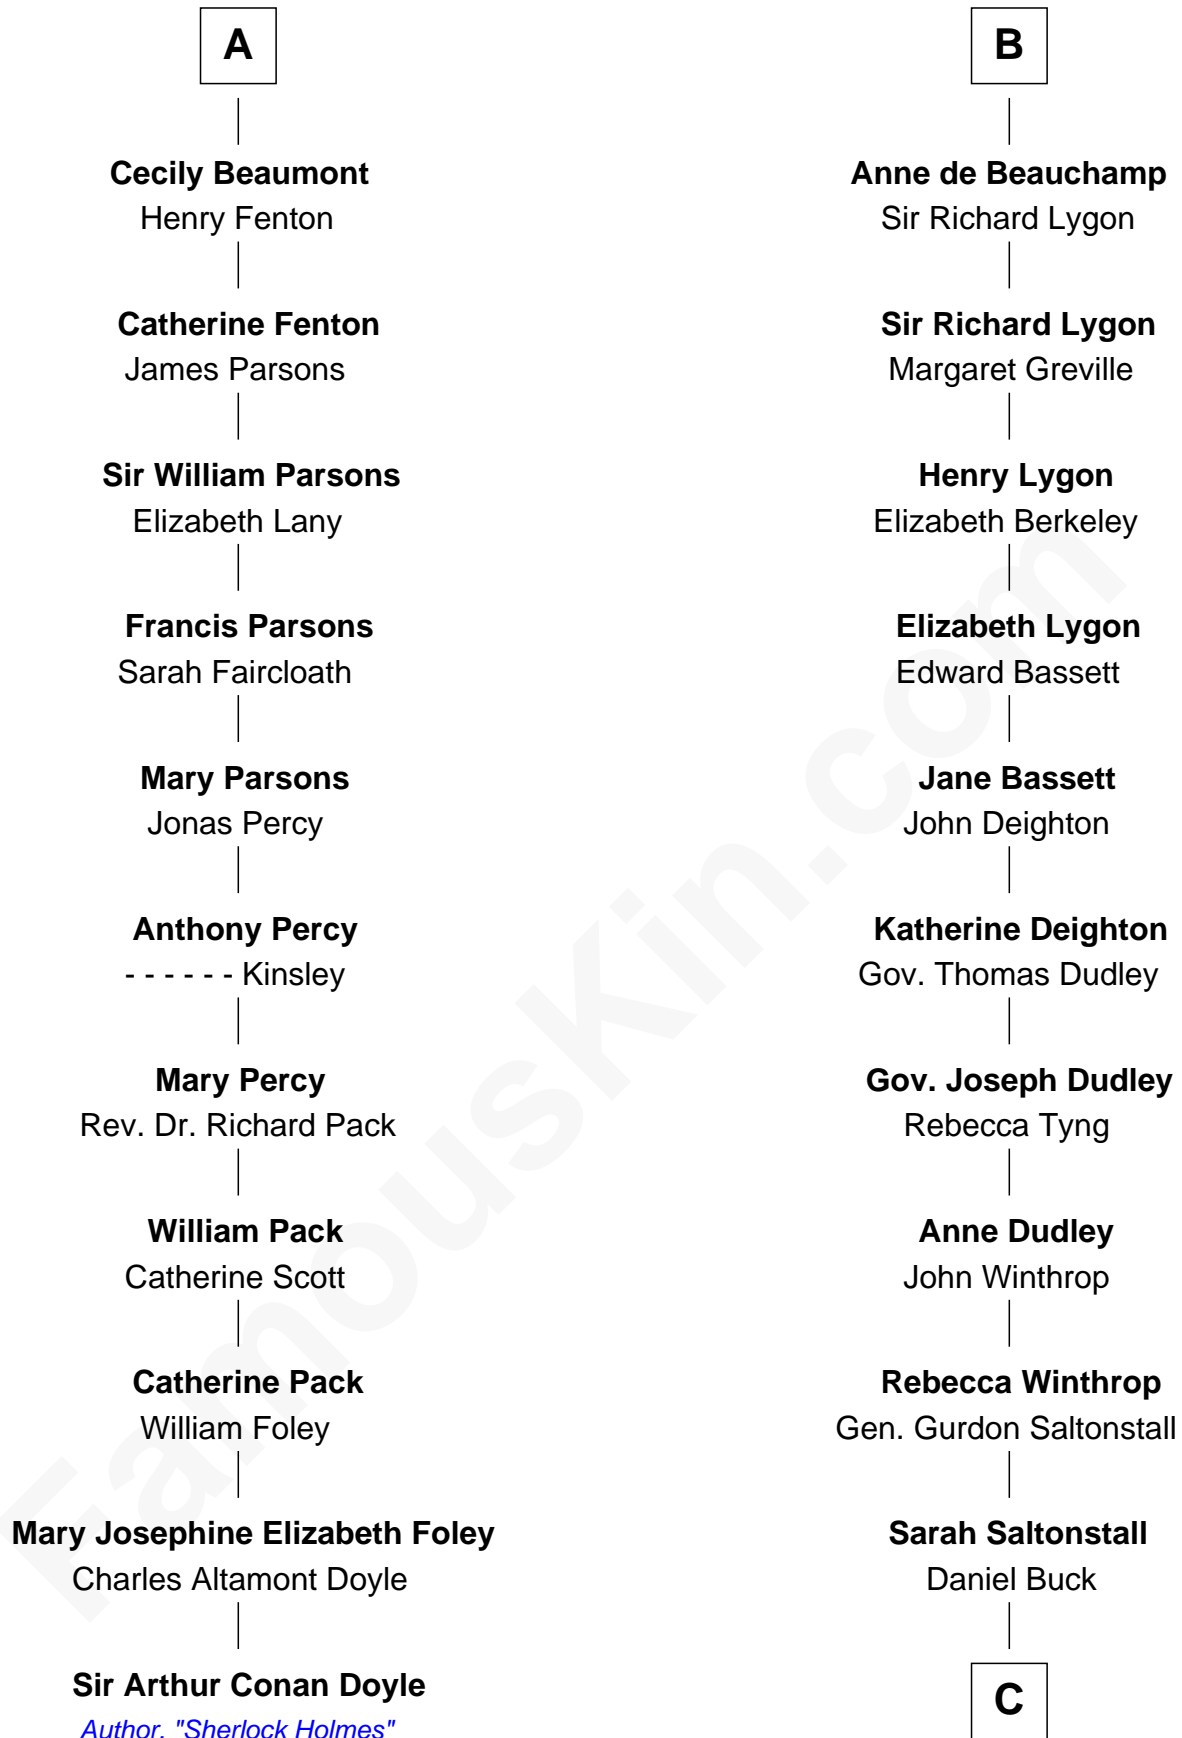

FamousKin.com
Relationship Chart of
Sir Arthur Conan Doyle
Author, "Sherlock Holmes"

17th cousin 4 times removed of

Louis Auchincloss
Author

C

—
Gurdon Buck

Susannah Mainwaring

—
Elizabeth Buck

John Auchincloss

—
John Winthrop Auchincloss

Joanna Hone Russell

—
Joseph Howland Auchincloss

Priscilla Dixon Stanton

—
Louis Auchincloss

Author