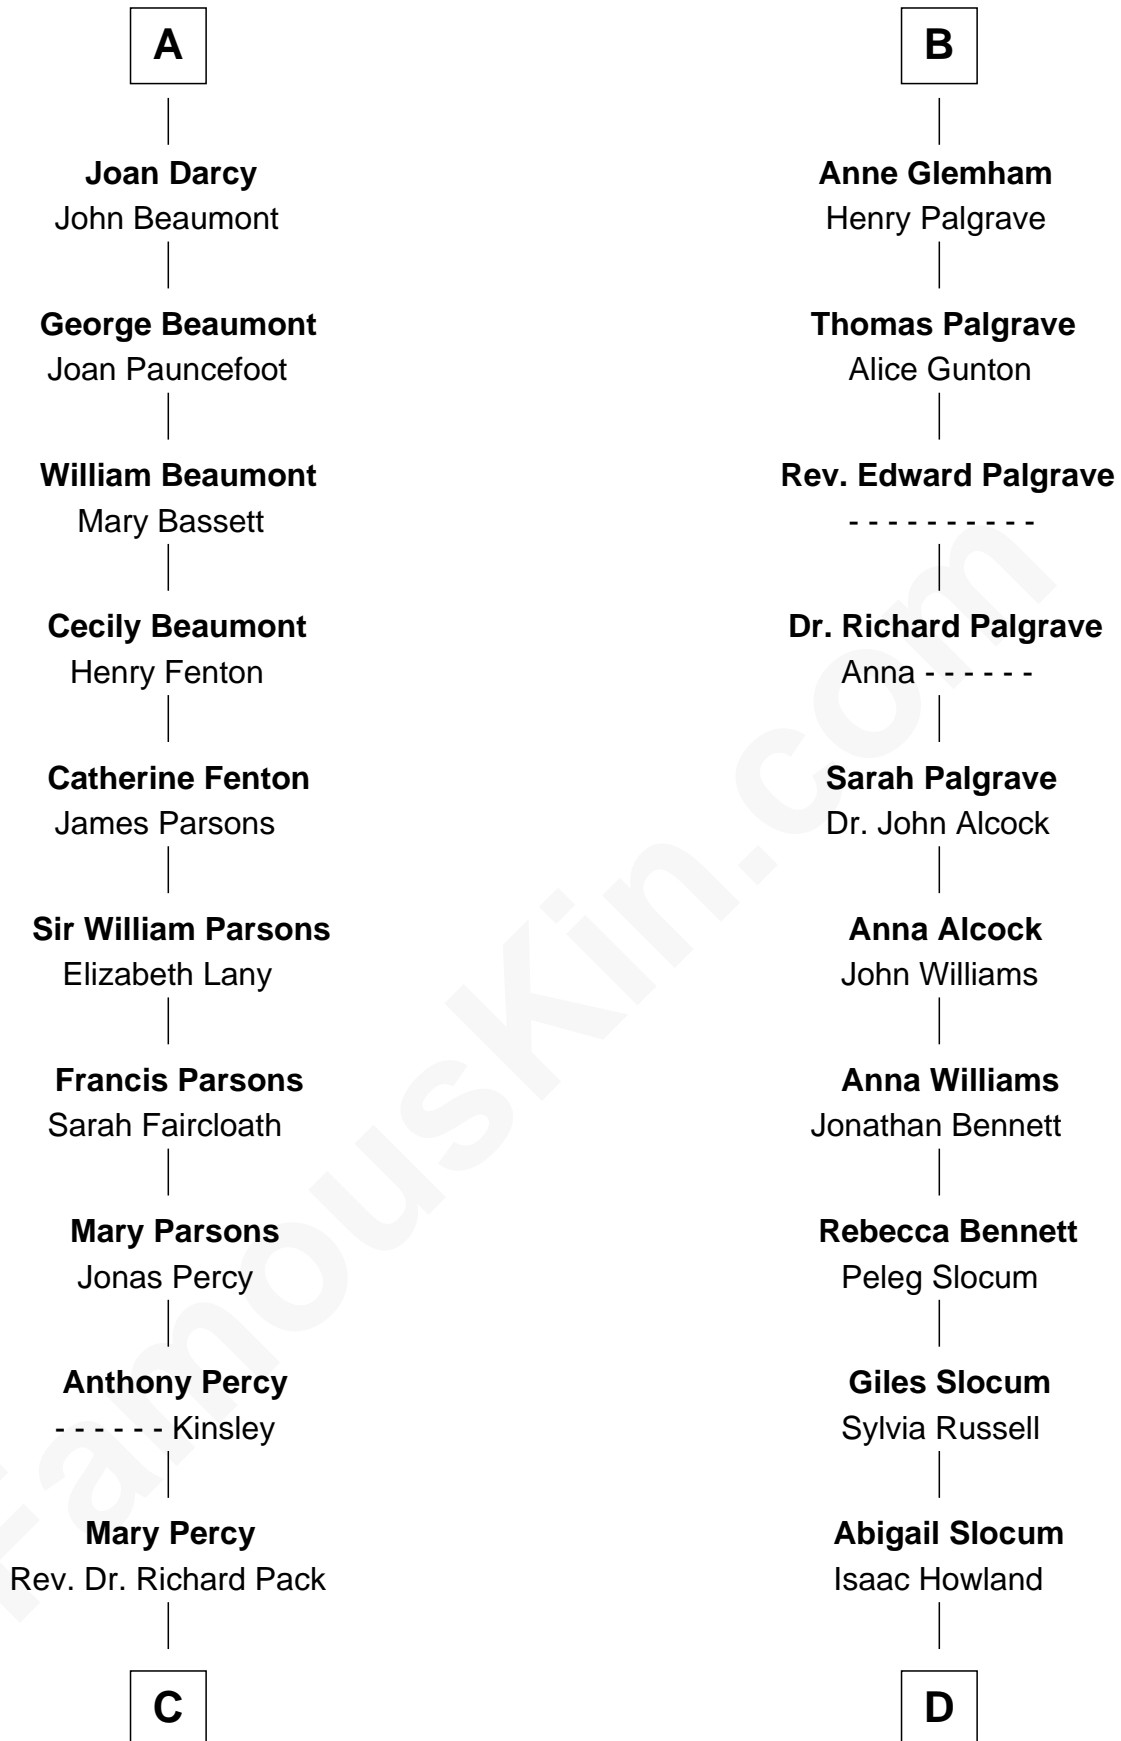

FamousKin.com
Relationship Chart of
Sir Arthur Conan Doyle
Author, "Sherlock Holmes"

19th cousin 1 time removed of
Hetty Green
"The Witch of Wall Street"

FamousKin.com