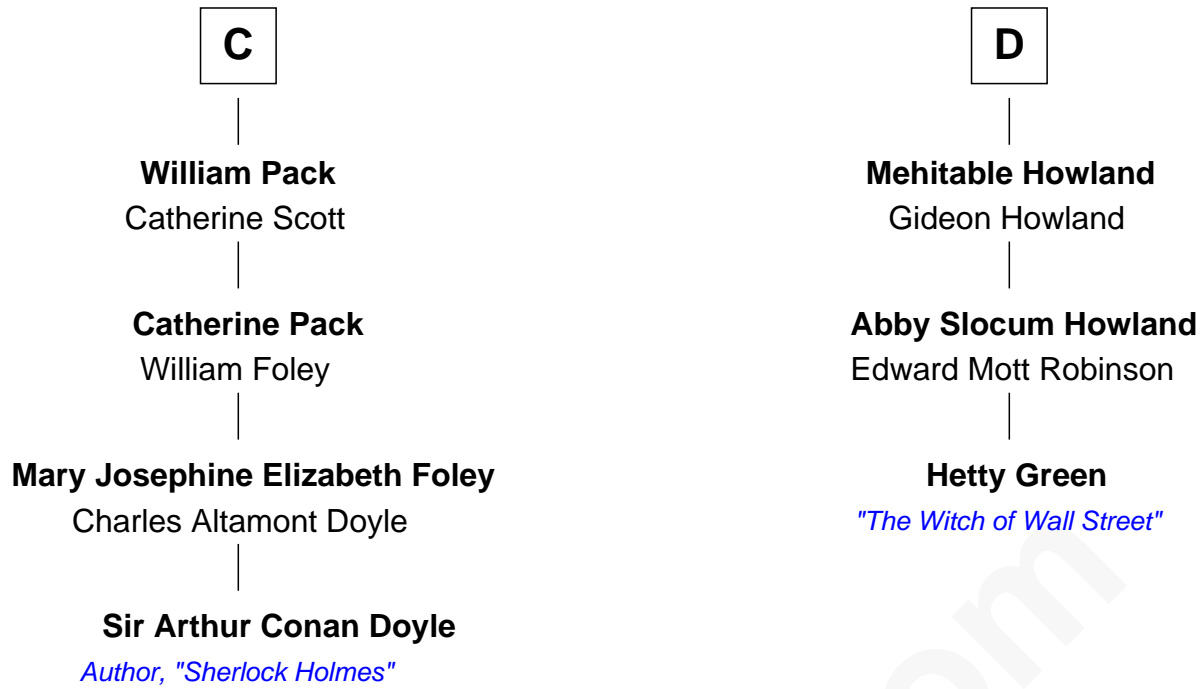

FamousKin.com
Relationship Chart of
Sir Arthur Conan Doyle
Author, "Sherlock Holmes"

19th cousin 1 time removed of
Hetty Green
"The Witch of Wall Street"

FamousKin.com