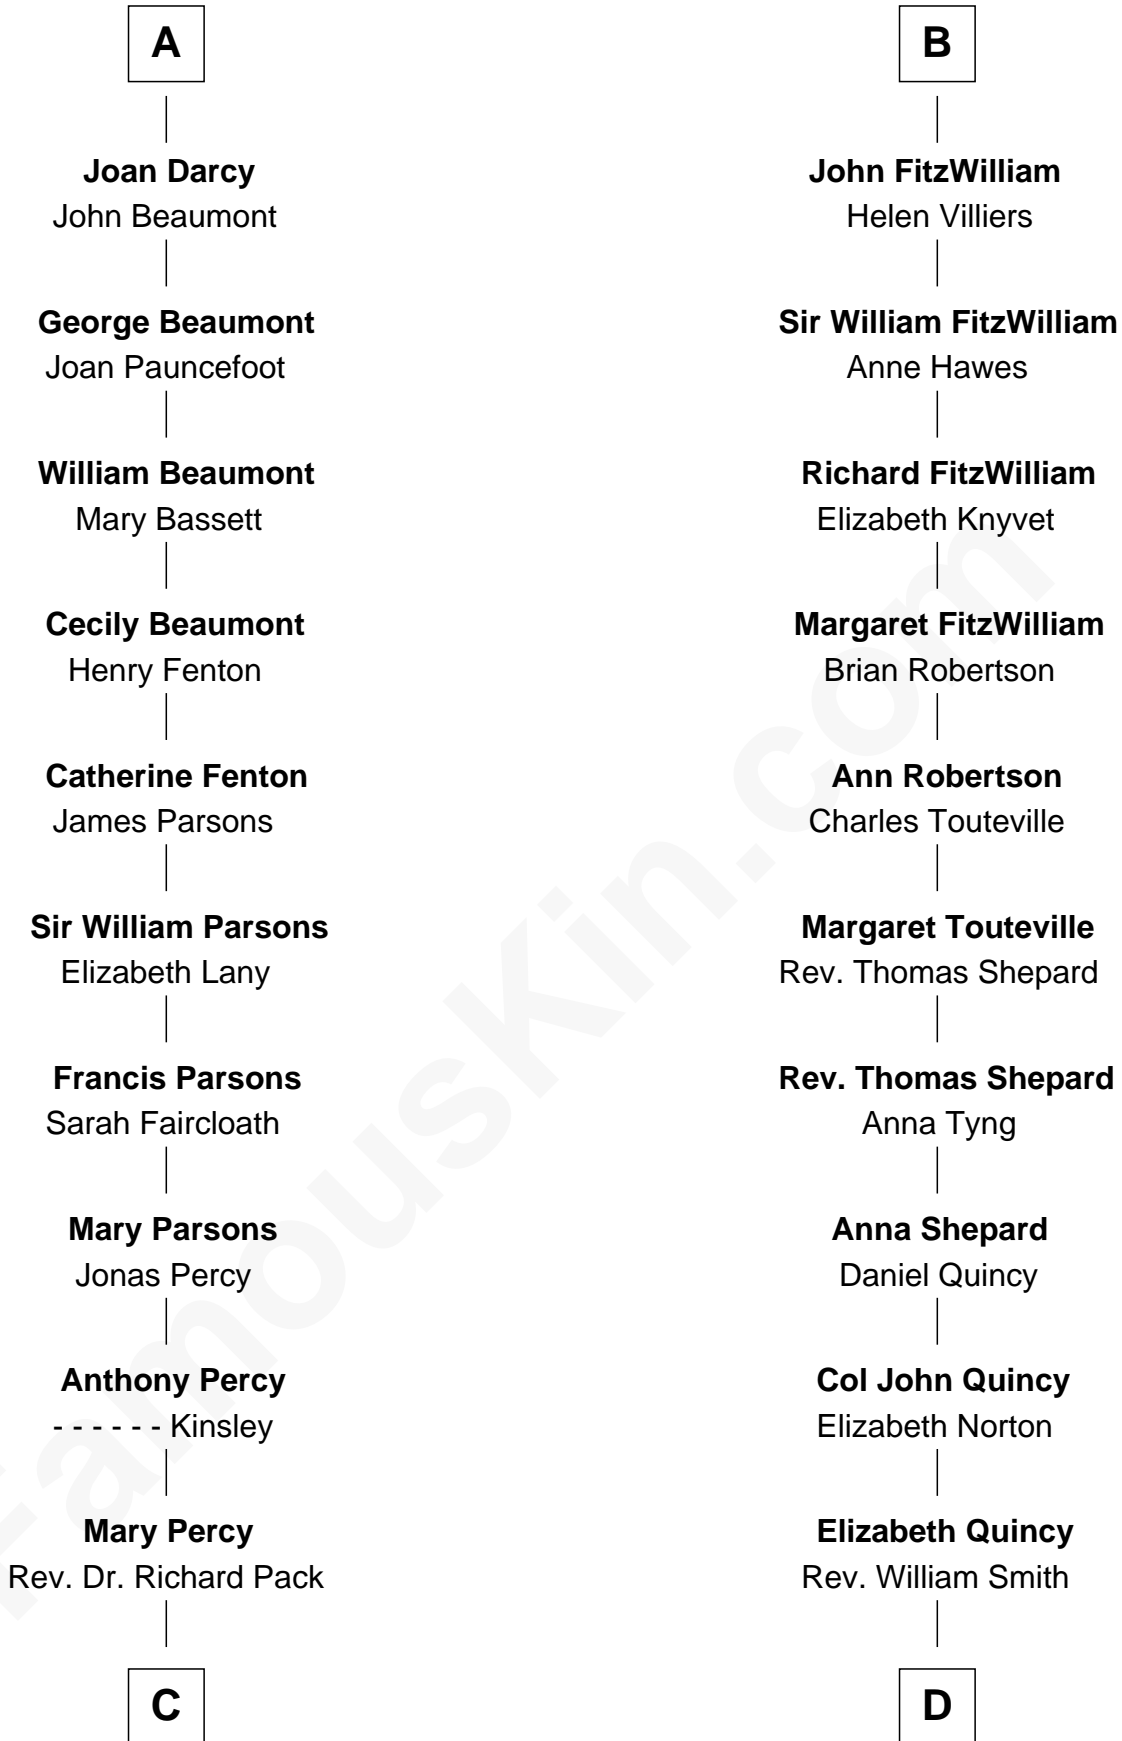

**FamousKin.com**  
**Relationship Chart of**  
**Sir Arthur Conan Doyle**  
*Author, "Sherlock Holmes"*

18th cousin 2 times removed of

**John Quincy Adams**  
*6th U.S. President*

**Sir William Longespee**  
 Ela of Salisbury

FamousKin.com